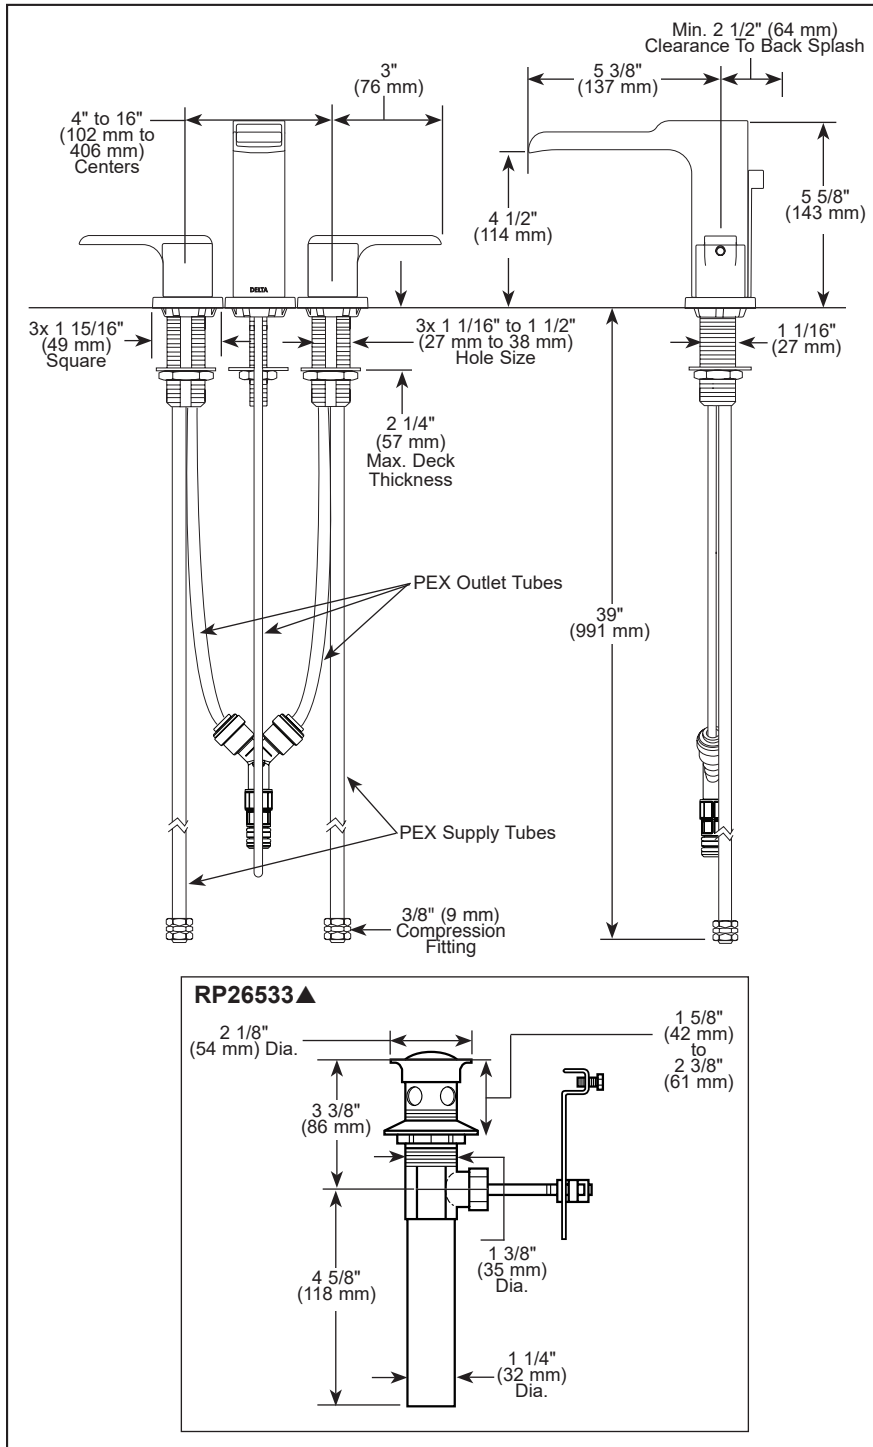

COMPLIES WITH:

- ASME A112.18.1 / CSA B125.1
- ASME A112.18.2 / CSA B125.2
- EPA WaterSense®
- ♿ ICC/ANSI A117.1 - Valve control only