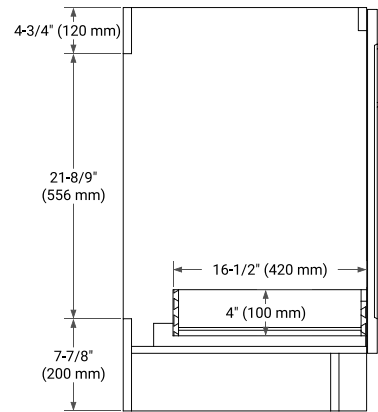

## BASE CABINET DIMENSIONS

42" W x 21.6" D x 34.5" H

## SIDE VIEW

## OVERALL DIMENSIONS

42.25" W x 22" D x 1.5" H