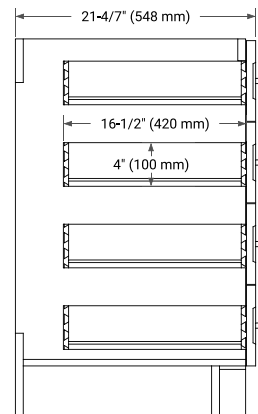

## BASE CABINET DIMENSIONS

42" W x 21.6" D x 34.5" H

## PLAN VIEW

## OVERALL DIMENSIONS

42.25" W x 22" D x 1.5" H