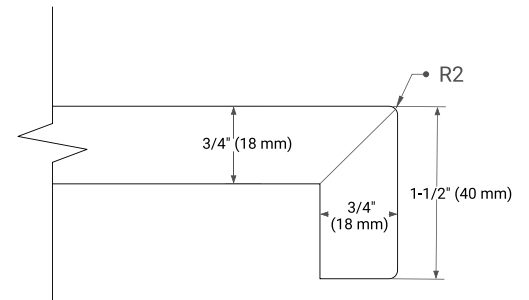

EDGE SIDE VIEW