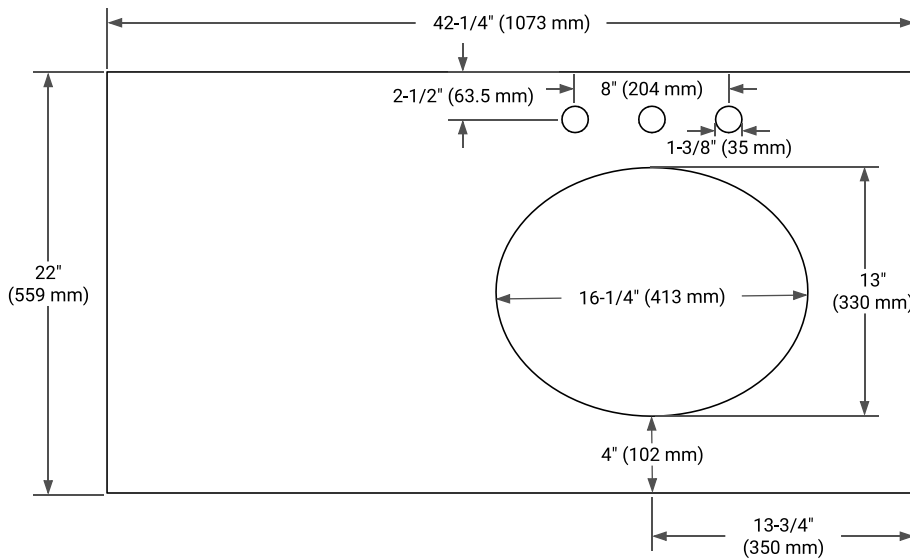

42" RIGHT OVAL SINK COUNTERTOP WITH 1.5 IN. THICKNESS

OVERALL DIMENSIONS

42.25" W x 22" D x 1.5" H

COUNTERTOP OPTIONS

FEATURES

- Solid countertop with mitered edges & seams
- Undermount white oval sink
- Pre-drilled for 8" widespread faucet

INCLUDED

- Countertop
- Matching Backsplash
- Oval Sink

COUNTERTOP PLAN VIEW