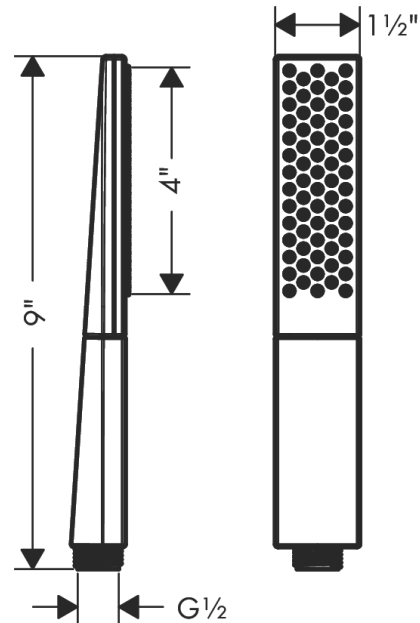

**Rainfinity**  
**Baton Handshower 100 1-Jet, 1.75 GPM**  
 Finishes : **chrome** Part no. : **26867001**

**Description**

**Features**

- Spray modes: PowderRain
- Spray face surface: graphite
- Flow: 1.75 GPM (6.6 L/Min)

**Item details**

List Price \$ 160.00

**Technology**

**Design awards**

reddot award 2019  
best of the best

**Compliance**

**Product image**

**Scale drawing**

Rainfinity  
Baton Handshower 100 1-Jet, 1.75 GPM  
Finishes : **chrome** Part no. : **26867001**

Exploded drawing

Year of production: >10/19