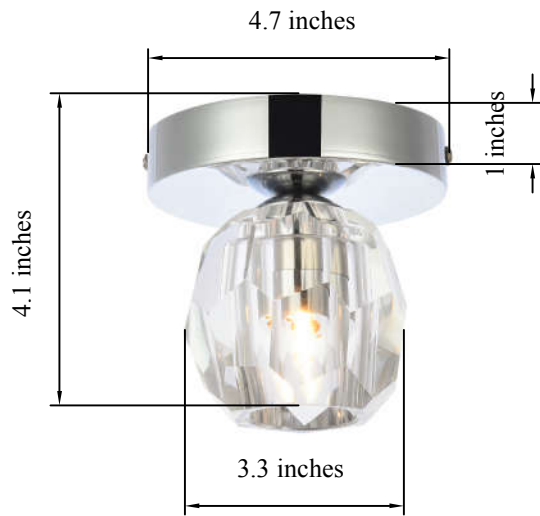

PRODUCT SPECIFICATION SHEET

1-Light Chrome Flush Mounts Clear Crystal

Chrome

Gold

Black

Available Finishes

The Collection is composed of ,Pendants,
Wall Sconces and Flush Mounts

Dimensions

Canopy Size(in)	D4.7"H1"
Chain/Rod Length	N/A"
Length	N/A
Width	4.7"
Height	4.1
Maximum Height	N/A

Specifications

Finish	3 Finishes
Material	Stainless steel / Crystal
Crystal Color	Clear
Type	Flush Mount
Hanging Device	N/A
Voltage	110-125V
Dimmable	NO
Warranty	1 Year Limited
Shipment Type	Small Parcel

Bulb / Socket

Socket Type	G9
Number of Lights	1
Wattage/Bulb	10W
Included	NO

Installation

Indoor/Outdoor	Indoor
Dry/Wet/Damp	Dry
Weight	2.2 LBS
Wire Length	N/A
Safety Rating	ETL Listed