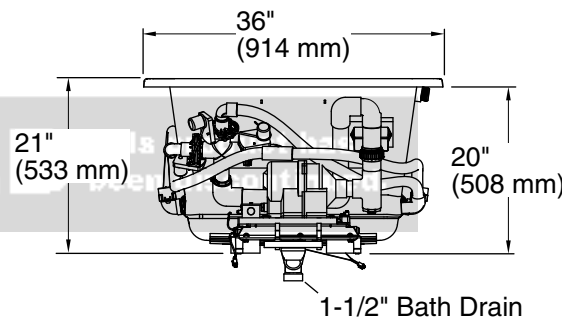

See website for detailed warranty information.

No change in measurement if connected with drain illustrated. (K-7272)

**DISCONTINUED** This product has been discontinued.

Blower Motor/Control Access  
 30" (762 mm) W x  
 15" (381 mm) H Min

### Technical Information

All product dimensions are nominal.

Installation: Drop-in, Under-mount

Drain location: End

Basin area, bottom: 39-9/16" x 24-11/16" (1005 mm x 627 mm)

Basin area, top: 53-5/8" x 29-1/2" (1362 mm x 749 mm)