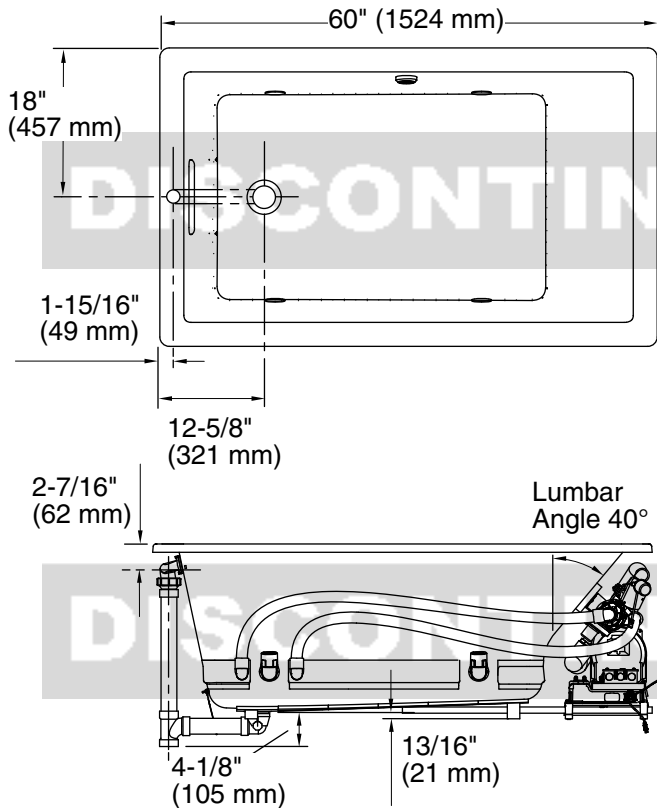

See website for detailed warranty information.

No change in measurement if connected with drain illustrated. (K-7272)

**DISCONTINUED** This product has been discontinued.

Blower Motor/Control Access  
 30" (762 mm) W x  
 15" (381 mm) H Min

### Technical Information

All product dimensions are nominal.

Installation: Drop-in, Under-mount

Drain location: End

Basin area, bottom: 39-9/16" x 24-11/16" (1005 mm x 627 mm)

Basin area, top: 53-5/8" x 29-1/2" (1362 mm x 749 mm)

Weight: 100 lbs (45.4 kg)

Minimum floor load: 54 lbs/ft² (263.7 kg/m²)

Water depth: 17-1/8" (435 mm)

Water capacity: 81.1 gal (307 L)

Cutout: Drop-in, 59-1/2" x 35-1/2" (1511 mm x 902 mm)

Electrical component rating: Blower: 240 V, 5 A, 50/60 Hz