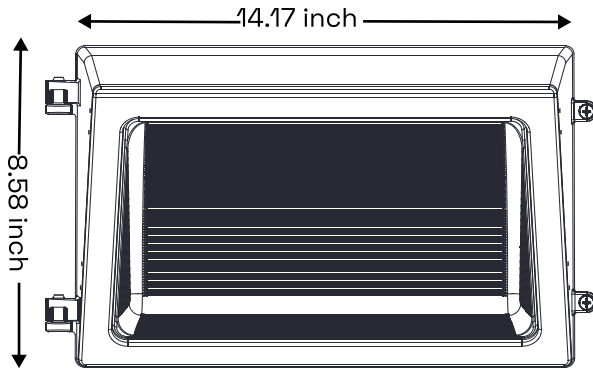

Contact for custom configuration & specifications

Bronze & White finishes available

Dimensions

Packaging Dimensions

SKU#	Master Carton	Qty
WPLL-40T80W-3CCT-DV2-PC-CL-BZ WPLL-40T80W-3CCT-DV2-PC-CL-WH	16.14x11.41x9.44in	1
WPLL-80T120W-3CCT-DV2-PC-CL-BZ WPLL-80T120W-3CCT-DV2-PC-CL-WH	16.14x11.41x9.44in	1