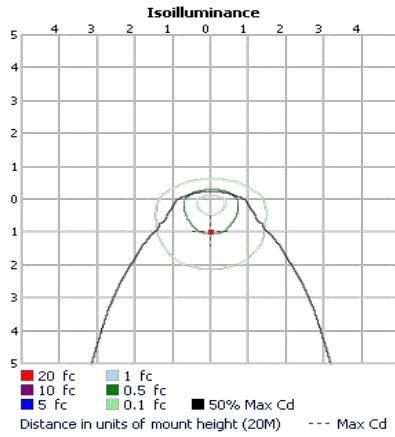

Contact for custom configuration & specifications

Bronze & White finishes available

Dimensions

Packaging Dimensions

SKU#	Master Carton	Qty
WPLL-40T80W-3CCT-DV2-PC-CL-BZ WPLL-40T80W-3CCT-DV2-PC-CL-WH	16.14x11.41x9.44in	1
WPLL-80T120W-3CCT-DV2-PC-CL-BZ WPLL-80T120W-3CCT-DV2-PC-CL-WH	16.14x11.41x9.44in	1

Photometry

WPLL-40T80W-3CCT-DV2-PC-CL-BZ
WPLL-40T80W-3CCT-DV2-PC-CL-WH

Zonal Lumen Summary

Zone	Lumens	% Lamp	% Luminaire
0-30	3,697.3	21.9%	21.9%
0-40	5,774.9	34.3%	34.3%
0-60	10,203.6	60.5%	60.5%
60-90	4,745.2	28.1%	28.1%
70-100	3,560.8	21.1%	21.1%
90-120	1,620.8	9.6%	9.6%
0-90	14,948.8	88.7%	88.7%
90-180	1,909.8	11.3%	11.3%
0-180	16,858.6	100%	100%