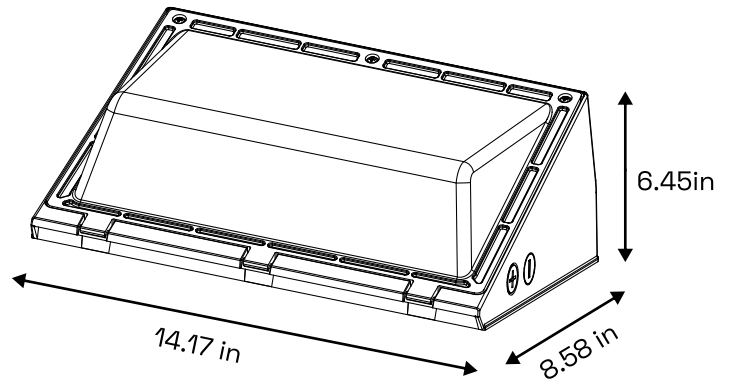

Contact for custom configuration & specifications

Bronze & White finishes available

Dimensions

Packaging Dimensions

SKU#	Master Carton	Qty
WPLL-40T80W-3CCT-DV2-PC-CL-BZ WPLL-40T80W-3CCT-DV2-PC-CL-WH	16.14x11.41x9.44in	1
WPLL-80T120W-3CCT-DV2-PC-CL-BZ WPLL-80T120W-3CCT-DV2-PC-CL-WH	16.14x11.41x9.44in	1