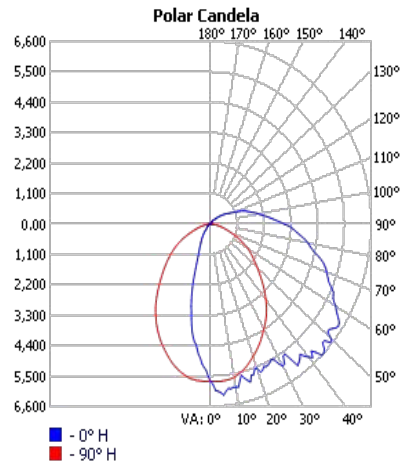

LED Semi-Cutoff Wall Pack

3 CCT and 3 Wattage Selectable

Project: _____ Location: _____
Date: _____ Part #: _____
Notes: _____

Performance & Features

Product Highlights

- 3-CCT White Color Selectable (3000K/4000K/5000K)
- Energy-saving, long lifespan
- No UV or IR in the beam
- NO flickering, NO humming
- Green and eco-friendly without mercury

Photometry

WPLL-40T80W-3CCT-DV2-PC-CL-BZ
WPLL-40T80W-3CCT-DV2-PC-CL-WH

Zonal Lumen Summary

Zone	Lumens	% Lamp	% Luminaire
0-30	3,697.3	21.9%	21.9%
0-40	5,774.9	34.3%	34.3%
0-60	10,203.6	60.5%	60.5%
60-90	4,745.2	28.1%	28.1%
70-100	3,560.8	21.1%	21.1%
90-120	1,620.8	9.6%	9.6%
0-90	14,948.8	88.7%	88.7%
90-180	1,909.8	11.3%	11.3%
0-180	16,858.6	100%	100%