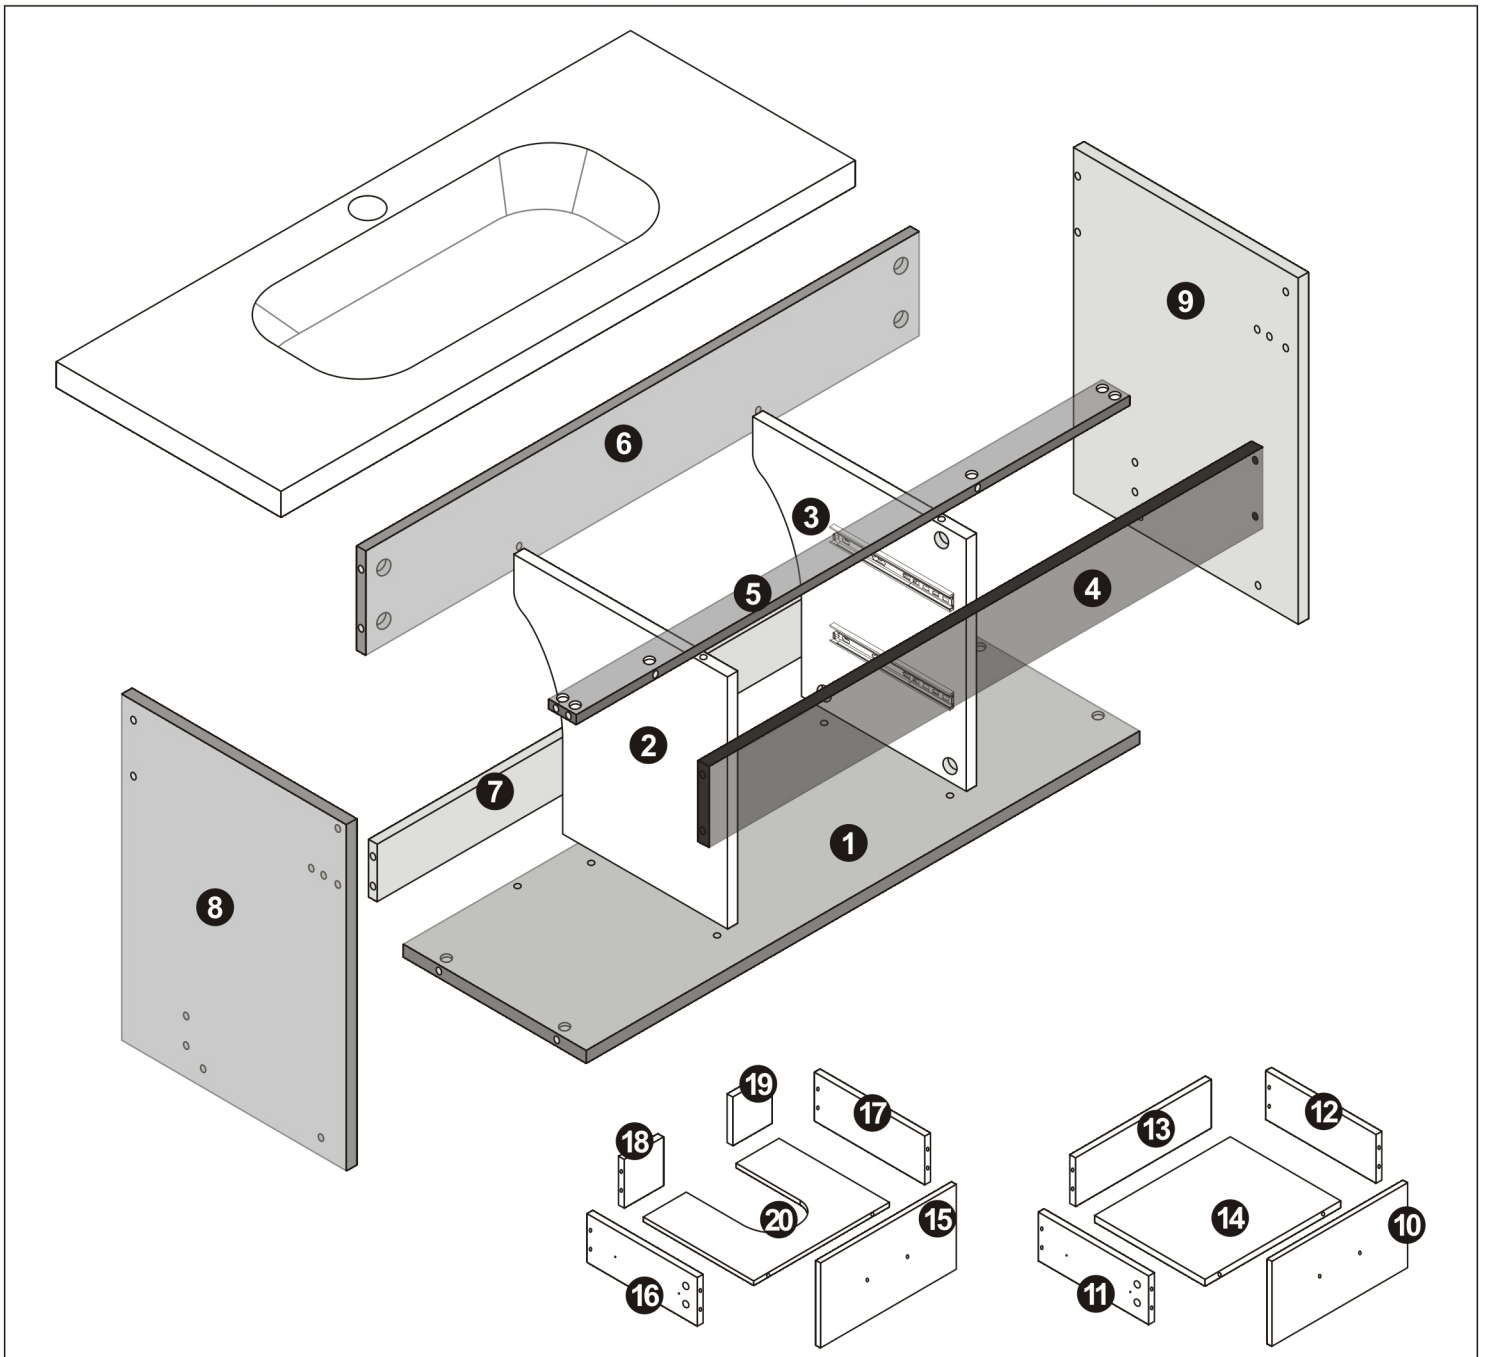

2 Persons

L858*W448*H458MM

Installation Instructions

Notes: Don't tighten screws completely at first, just in case parts were assembled wrongly and need disassemble. Tighten screws at last when all parts are put together.

Disassembly and installation of accessories

A 42PCS  15*10mm	B 42PCS  6*28mm	C 57PCS  3.5*14mm	D 20PCS  3.5*35mm	E 2PCS  7*38mm	F 2PCS  Pendant	G 4PCS  4*18	H 2PCS  128 handles	
I 2PCS  Three-section Rail	J 4PCS  Expansion screw	L 2PCS  Corner code						