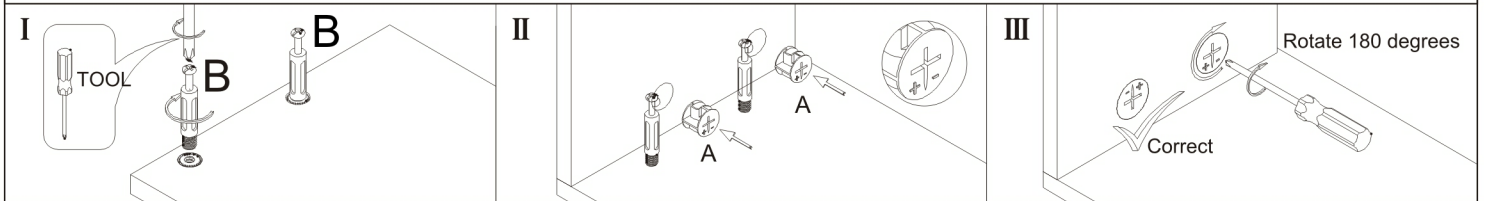

2 Persons

L858*W448*H458MM

Installation Instructions

Notes: Don't tighten screws completely at first, just in case parts were assembled wrongly and need disassemble. Tighten screws at last when all parts are put together.

Disassembly and installation of accessories

A 42PCS  15*10mm	B 42PCS  6*28mm	C 57PCS  3.5*14mm	D 20PCS  3.5*35mm	E 2PCS  7*38mm	F 2PCS  Pendant	G 4PCS  4*18	H 2PCS  128 handles	
I 2PCS  Three-section Rail	J 4PCS  Expansion screw	L 2PCS  Corner code						