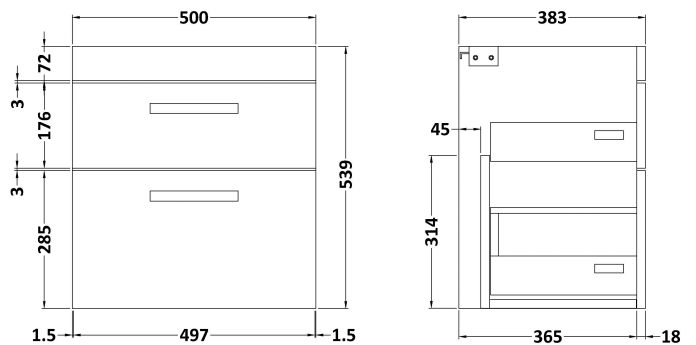

CUSTOMER DATA SHEET

DESCRIPTION:

500 Wh 2-Drawer Vanity With Basin B

CUSTOMER DATA SHEET - FURNITURE

DESCRIPTION: 500 Wall Hung 2-Drawer Basin Unit

PRODUCT DIMENSIONS

Height (mm)	Width (mm)	Depth (mm)	Nett Wgt Kg
538	500	383	26

PACKAGING DIMENSIONS

Height (mm)	Width (mm)	Depth (mm)	Gross Wgt Kg
405	520	560	26

PACKAGING DATA

Box Colour	Brown Cardboard Box - Printed		
Box Qty		Label Colour	White Label
Label Size	x	Label Qty	2

OUTER BOX DIMENSIONS (If Applicable)

CUSTOMER DATA SHEET - CERAMICS

DESCRIPTION:

500mm Minimalist Basin 1Th

PRODUCT DIMENSIONS

Height (mm)	Width (mm)	Depth (mm)	Nett Wgt Kg
170	500	390	9

PACKAGING DIMENSIONS

Height (mm)	Width (mm)	Depth (mm)	Gross Wgt Kg
400	520	200	9

PACKAGING DATA

Box Colour	Brown Cardboard Box		
Box Qty	1	Label Colour	White Label
Label Size	105 x 50	Label Qty	1

OUTER BOX DIMENSIONS (If Applicable)

Height (mm)	Width (mm)	Depth (mm)	Gross Wgt Kg

PRODUCT DETAILS