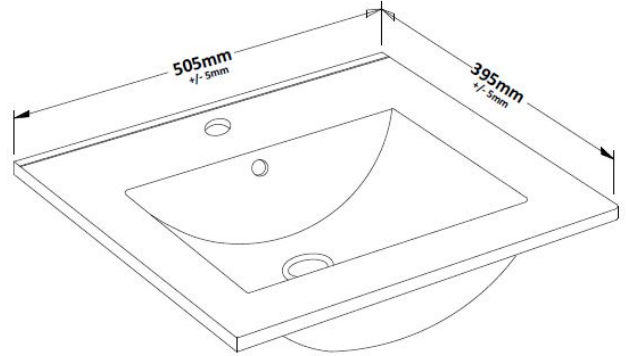

CUSTOMER DATA SHEET

DESCRIPTION:

500 Wh 2-Drawer Vanity With Basin B

CUSTOMER DATA SHEET - FURNITURE

DESCRIPTION: 500 Wall Hung 2-Drawer Basin Unit

PRODUCT DIMENSIONS

Height (mm)	Width (mm)	Depth (mm)	Nett Wgt Kg
538	500	383	26

PACKAGING DIMENSIONS

Height (mm)	Width (mm)	Depth (mm)	Gross Wgt Kg
405	520	560	26

PACKAGING DATA

Box Colour	Brown Cardboard Box - Printed		
Box Qty		Label Colour	White Label
Label Size	x	Label Qty	2

OUTER BOX DIMENSIONS (If Applicable)

CUSTOMER DATA SHEET - CERAMICS

DESCRIPTION:

500mm Minimalist Basin 1Th

PRODUCT DIMENSIONS

Height (mm)	Width (mm)	Depth (mm)	Nett Wgt Kg
170	500	390	9

PACKAGING DIMENSIONS

Height (mm)	Width (mm)	Depth (mm)	Gross Wgt Kg
400	520	200	9

PACKAGING DATA

Box Colour	Brown Cardboard Box		
Box Qty	1	Label Colour	White Label
Label Size	105 x 50	Label Qty	1

OUTER BOX DIMENSIONS (If Applicable)

Height (mm)	Width (mm)	Depth (mm)	Gross Wgt Kg

PRODUCT DETAILS