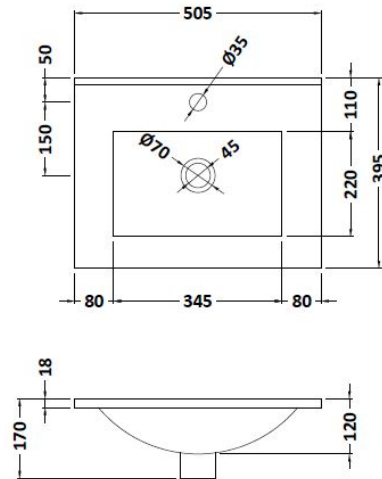

CUSTOMER DATA SHEET

DESCRIPTION:

500 Wh 2-Drawer Vanity With Basin B

CUSTOMER DATA SHEET - FURNITURE

DESCRIPTION: 500 Wall Hung 2-Drawer Basin Unit

PRODUCT DIMENSIONS

Height (mm)	Width (mm)	Depth (mm)	Nett Wgt Kg
538	500	383	26

PACKAGING DIMENSIONS

Height (mm)	Width (mm)	Depth (mm)	Gross Wgt Kg
405	520	560	26

PACKAGING DATA

Box Colour	Brown Cardboard Box - Printed		
Box Qty		Label Colour	White Label
Label Size	x	Label Qty	2

OUTER BOX DIMENSIONS (If Applicable)

CUSTOMER DATA SHEET - CERAMICS

DESCRIPTION:

500mm Minimalist Basin 1Th

PRODUCT DIMENSIONS

Height (mm)	Width (mm)	Depth (mm)	Nett Wgt Kg
170	500	390	9

PACKAGING DIMENSIONS

Height (mm)	Width (mm)	Depth (mm)	Gross Wgt Kg
400	520	200	9

PACKAGING DATA

Box Colour	Brown Cardboard Box		
Box Qty	1	Label Colour	White Label
Label Size	105 x 50	Label Qty	1

OUTER BOX DIMENSIONS (If Applicable)

Height (mm)	Width (mm)	Depth (mm)	Gross Wgt Kg

PRODUCT DETAILS