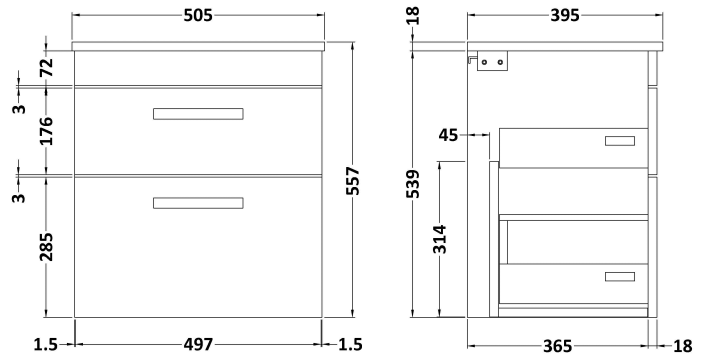

CUSTOMER DATA SHEET

DESCRIPTION:

500 Wh 2-Drawer Vanity With Basin B

CUSTOMER DATA SHEET - FURNITURE

DESCRIPTION: 500 Wall Hung 2-Drawer Basin Unit

PRODUCT DIMENSIONS

Height (mm)	Width (mm)	Depth (mm)	Nett Wgt Kg
538	500	383	26

PACKAGING DIMENSIONS

Height (mm)	Width (mm)	Depth (mm)	Gross Wgt Kg
405	520	560	26

PACKAGING DATA

Box Colour	Brown Cardboard Box - Printed		
Box Qty		Label Colour	White Label
Label Size	x	Label Qty	2

OUTER BOX DIMENSIONS (If Applicable)

CUSTOMER DATA SHEET - CERAMICS

DESCRIPTION:

500mm Minimalist Basin 1Th

PRODUCT DIMENSIONS

Height (mm)	Width (mm)	Depth (mm)	Nett Wgt Kg
170	500	390	9

PACKAGING DIMENSIONS

Height (mm)	Width (mm)	Depth (mm)	Gross Wgt Kg
400	520	200	9

PACKAGING DATA

Box Colour	Brown Cardboard Box		
Box Qty	1	Label Colour	White Label
Label Size	105 x 50	Label Qty	1

OUTER BOX DIMENSIONS (If Applicable)

Height (mm)	Width (mm)	Depth (mm)	Gross Wgt Kg

PRODUCT DETAILS