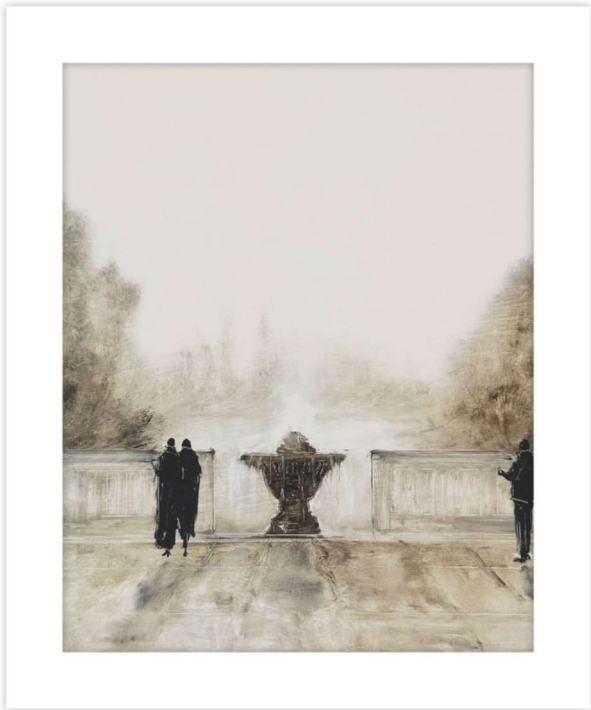

THEODORE ALEXANDER

England Moments 5

D3104S62061-5182

Wood Frame

Textured Paper

M5 - White Smooth + White Core Width:4"

F1360 - Antique Silver & Black Cap Frame - Width: 0.75

W 19½ x D 1¼ x H 22½ inches

Material(s):

Collection: Art by TA

Style: Modern / Formal Modern

Type: Décor / Wall Art