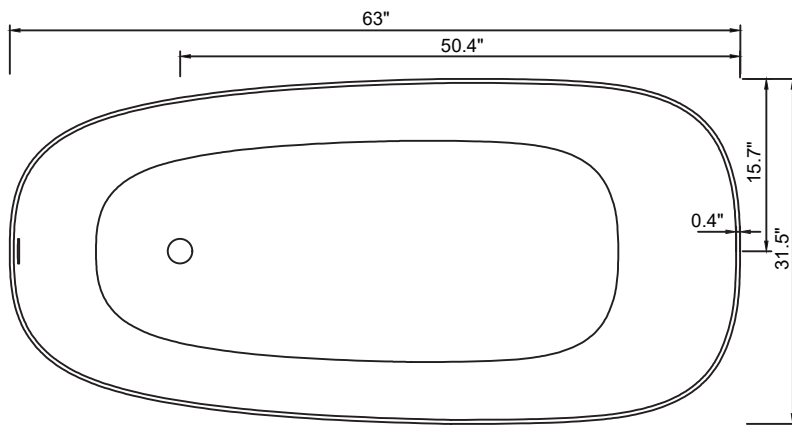

Dimension/Specification

Sku RX-S25-63