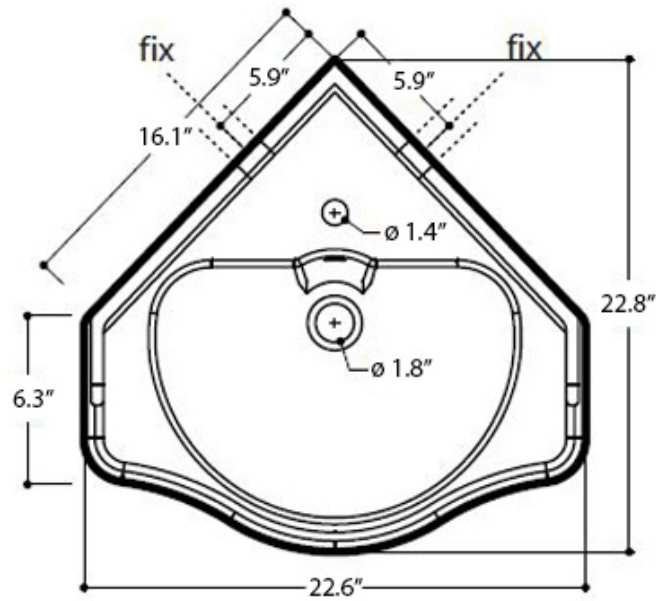

### SKU# | Options:

- Retro 1032.01 | One Faucet Hole
- Retro 1032.03 | Three Faucet Holes

\* WS Bath Collections reserves the right to revise dimensions or information on this sheet without notice

<b>Collection</b>   Retro	<b>Model</b>   Retro 1032	<b>Dimensions Metric</b> <i>1 inch = 2.54 cm</i> <i>1 inch = 25.4 mm</i>	 1051 Lea Drive - Collegeville, PA 19426 Tel. 215 513 9400 - Fax 610 831 0215 <a href="http://www.ws bathcollections.com">www.ws bathcollections.com</a> - <a href="mailto:info@ws bathcollections.com">info@ws bathcollections.com</a>
------------------------------	------------------------------	--	---

Collection  
Retro

Model |  
Retro 1032

Dimensions Metric  
1 inch = 2.54 cm  
1 inch = 25.4 mm

**WS**®  
BATH  
COLLECTIONS

1051 Lea Drive - Collegeville, PA 19426  
Tel. 215 513 9400 - Fax 610 831 0215  
[www.ws bathcollections.com](http://www.ws bathcollections.com) - [info@ws bathcollections.com](mailto:info@ws bathcollections.com)

### Vessel/ countertop installation

Bolts

Silicone (optional)

Collection  
Retro

Model |  
Retro

Dimensions Metric  
*1 inch = 2.54 cm*  
*1 inch = 25.4 mm*

**WS**<sup>®</sup>

**BATH  
COLLECTIONS**