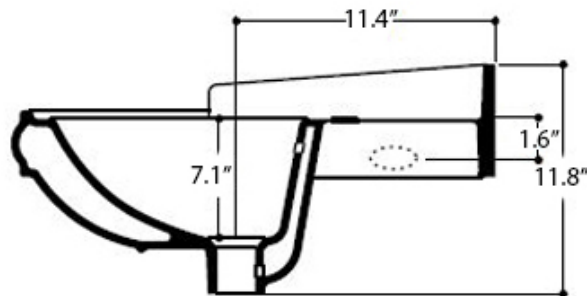

### SKU# | Options:

- Retro 1032.01 | One Faucet Hole
- Retro 1032.03 | Three Faucet Holes

\* WS Bath Collections reserves the right to revise dimensions or information on this sheet without notice

<b>Collection</b>   Retro	<b>Model</b>   Retro 1032	<b>Dimensions Metric</b> <i>1 inch = 2.54 cm</i> <i>1 inch = 25.4 mm</i>	 1051 Lea Drive - Collegeville, PA 19426 Tel. 215 513 9400 - Fax 610 831 0215 <a href="http://www.ws bathcollections.com">www.ws bathcollections.com</a> - <a href="mailto:info@ws bathcollections.com">info@ws bathcollections.com</a>
------------------------------	------------------------------	--	---

Collection  
Retro

Model |  
Retro 1032

Dimensions Metric  
1 inch = 2.54 cm  
1 inch = 25.4 mm

**WS**®  
BATH  
COLLECTIONS

1051 Lea Drive - Collegeville, PA 19426  
Tel. 215 513 9400 - Fax 610 831 0215  
[www.ws bathcollections.com](http://www.ws bathcollections.com) - [info@ws bathcollections.com](mailto:info@ws bathcollections.com)

### Vessel/ countertop installation

Bolts

Silicone (optional)

Collection  
Retro

Model |  
Retro

Dimensions Metric  
*1 inch = 2.54 cm*  
*1 inch = 25.4 mm*

**WS**<sup>®</sup>

**BATH  
COLLECTIONS**