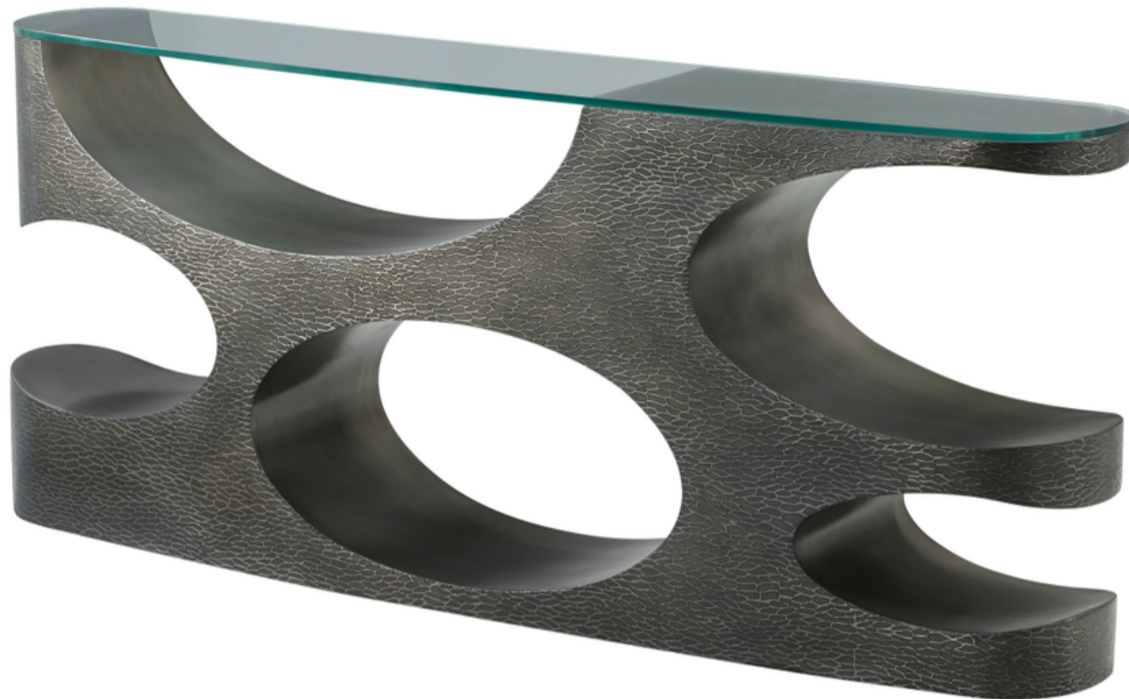

# THEODORE ALEXANDER

## Essence Metal Console

TA53086

A pleasing contrast of geometric forms and textural carvings. The Essence Metal Console possesses an exquisite glass top above a metal base.

► Available in November 23

W 79 x D 15 x H 33 inches

**Material(s):** Aluminium, Glass

**Collection:** Essence

**Style:** Modern / Casual Modern

**Type:** Living Room / Console Tables

**Shapes:** Rectangular