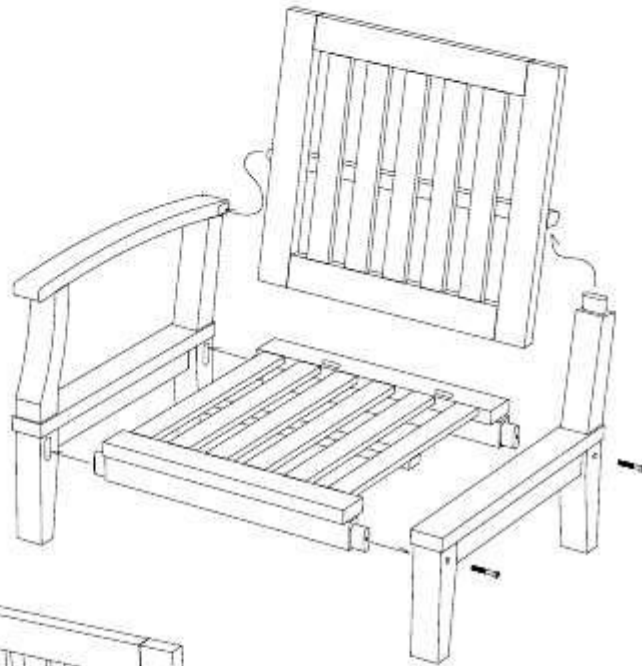

DEEP SEATING RIGHT

STAINLESS STEEL HARDWARE

M 6 X 4cm = 1 pc

M 6 X 7cm = 6 pcs

Allen Wrench M4= 1 pc

2

3