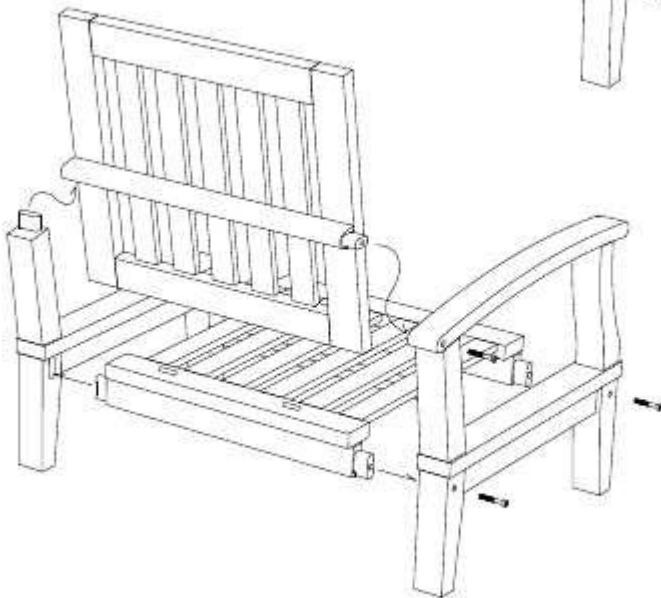

DEEP SEATING RIGHT

STAINLESS STEEL HARDWARE

M 6 X 4cm = 1 pc

M 6 X 7cm = 6 pcs

Allen Wrench M4= 1 pc

2

3