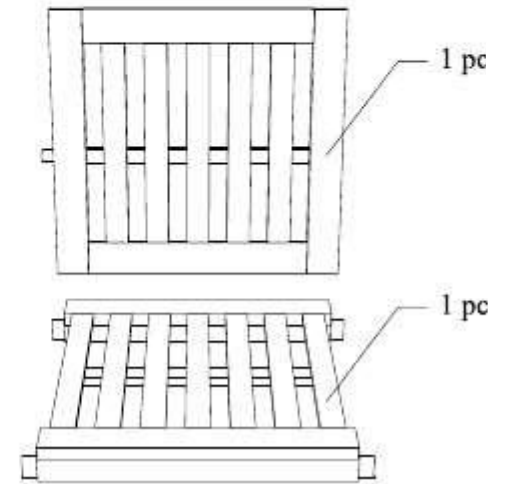

DEEP SEATING RIGHT

STAINLESS STEEL HARDWARE

M 6 X 4cm = 1 pc

M 6 X 7cm = 6 pcs

Allen Wrench M4= 1 pc

2

3