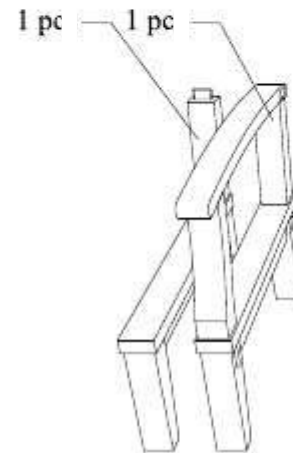

DEEP SEATING RIGHT

STAINLESS STEEL HARDWARE

M 6 X 4cm = 1 pc

M 6 X 7cm = 6 pcs

Allen Wrench M4= 1 pc

2

3