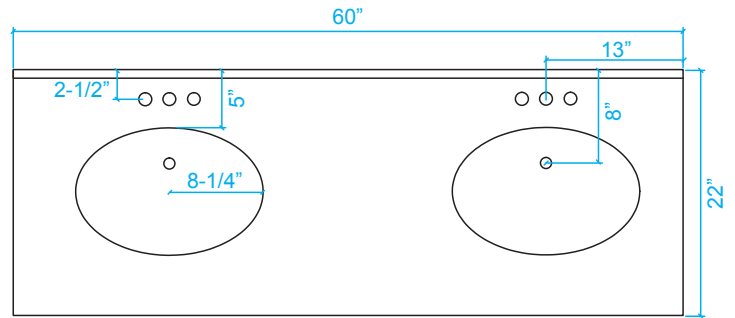

WYNDHAM COLLECTION

TOP VIEW OF VANITY CABINET

**Note: Due to high probability of breakage, the backsplash comes in two pieces, cut from same piece. All measurements are $\pm 1/4$ "*

WC-1414-60 Double Vanity