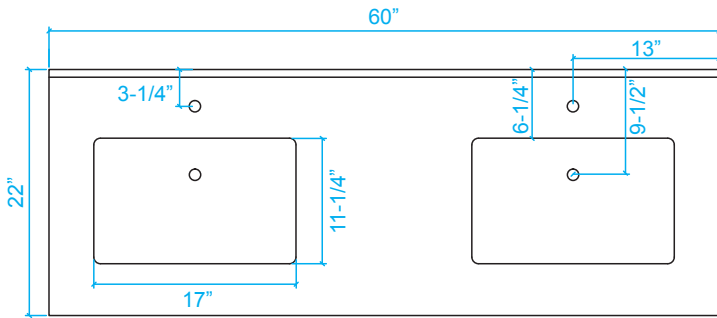

WYNDHAM COLLECTION

TOP VIEW OF VANITY CABINET

**Note: Due to high probability of breakage, the backsplash comes in two pieces, cut from same piece. All measurements are $\pm 1/4$ "*

WC-1414-60 Double Vanity