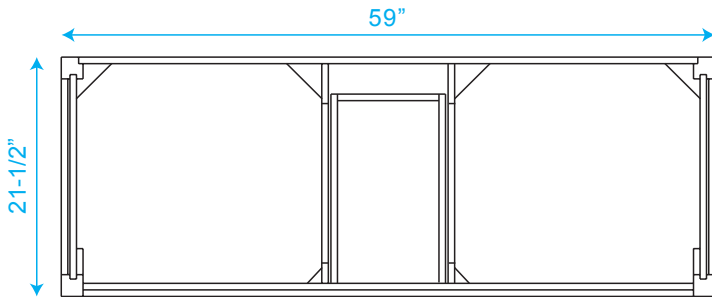

WYNDHAM COLLECTION

TOP VIEW OF VANITY CABINET

**Note: Due to high probability of breakage, the backsplash comes in two pieces, cut from same piece. All measurements are $\pm 1/4$ "*

WC-1414-60 Double Vanity