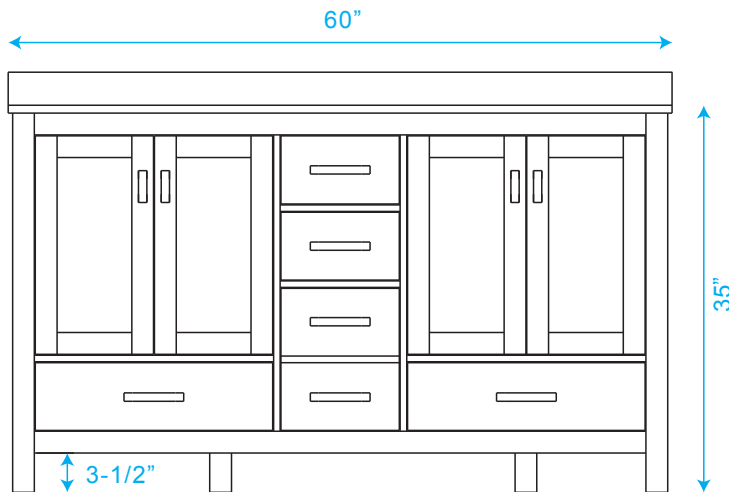

WYNDHAM COLLECTION

TOP VIEW OF VANITY CABINET

**Note: Due to high probability of breakage, the backsplash comes in two pieces, cut from same piece. All measurements are $\pm 1/4$ "*

WC-1414-60 Double Vanity