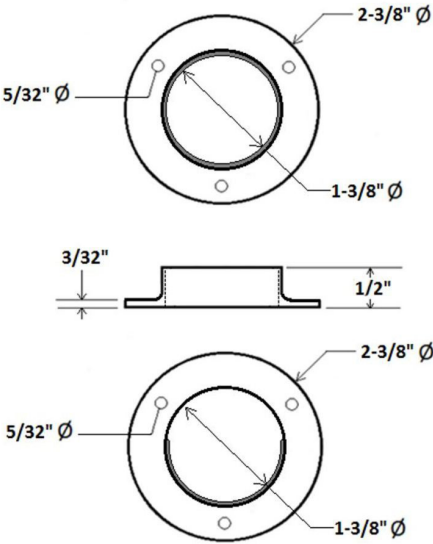

# Stamped Closet Pole Socket 1-3/8" 5-Pack Polished Brass

## SPECIFICATIONS

MATERIAL CONSTRUCTION:	Steel
MOUNTING HARDWARE INCLUDED:	Yes
TOOLS NEEDED FOR INSTALLATION:	Screwdriver
ASSEMBLED DIMENSIONS:	.5" H x 2.375" L x 2.375" D
ASSEMBLED WEIGHT:	1 lbs.
CROSS BORE:	N/A
CORNER RADIUS:	N/A
PROJECTION:	N/A
HINGE TYPE:	N/A
NUMBER OF HOOKS:	N/A