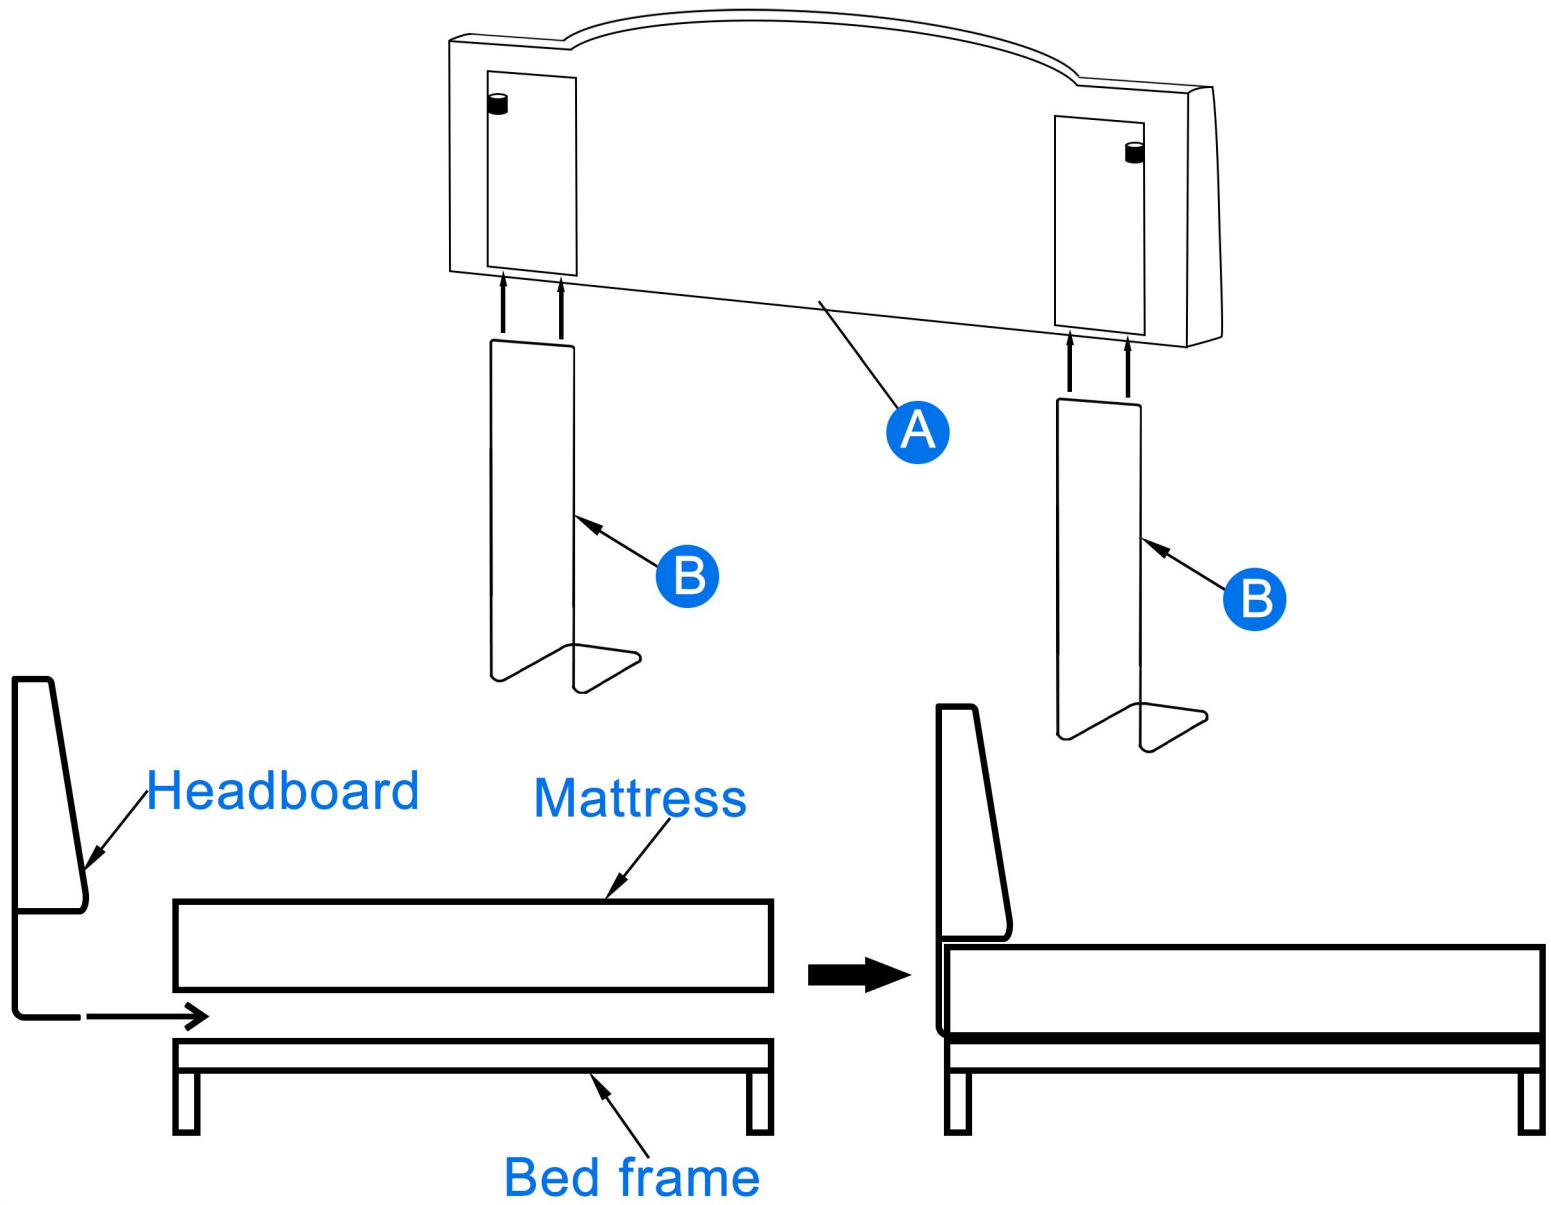

Use Scenario 1: For beds without headboard