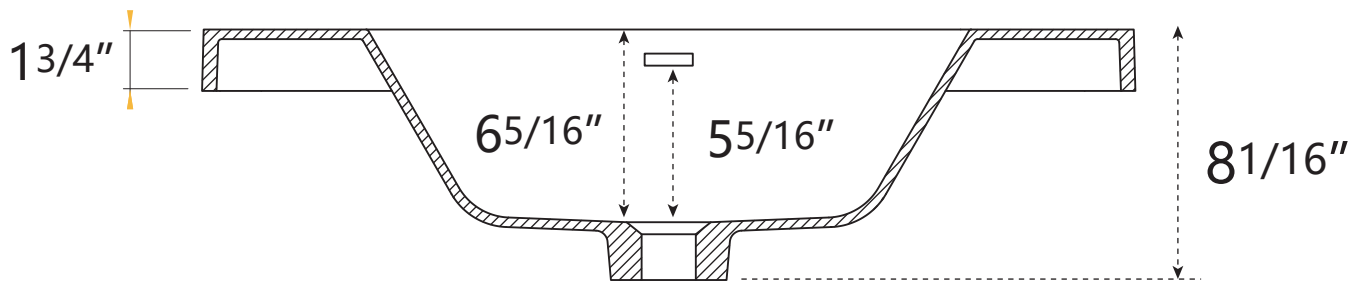

DIMENSION DETAILS

BATHROOM VANITY

PRODUCT
INSTRUCTION
VIDEO

MODEL GP-RT30-P

VANITY SIZE

TOP VIEW

FRONT VIEW