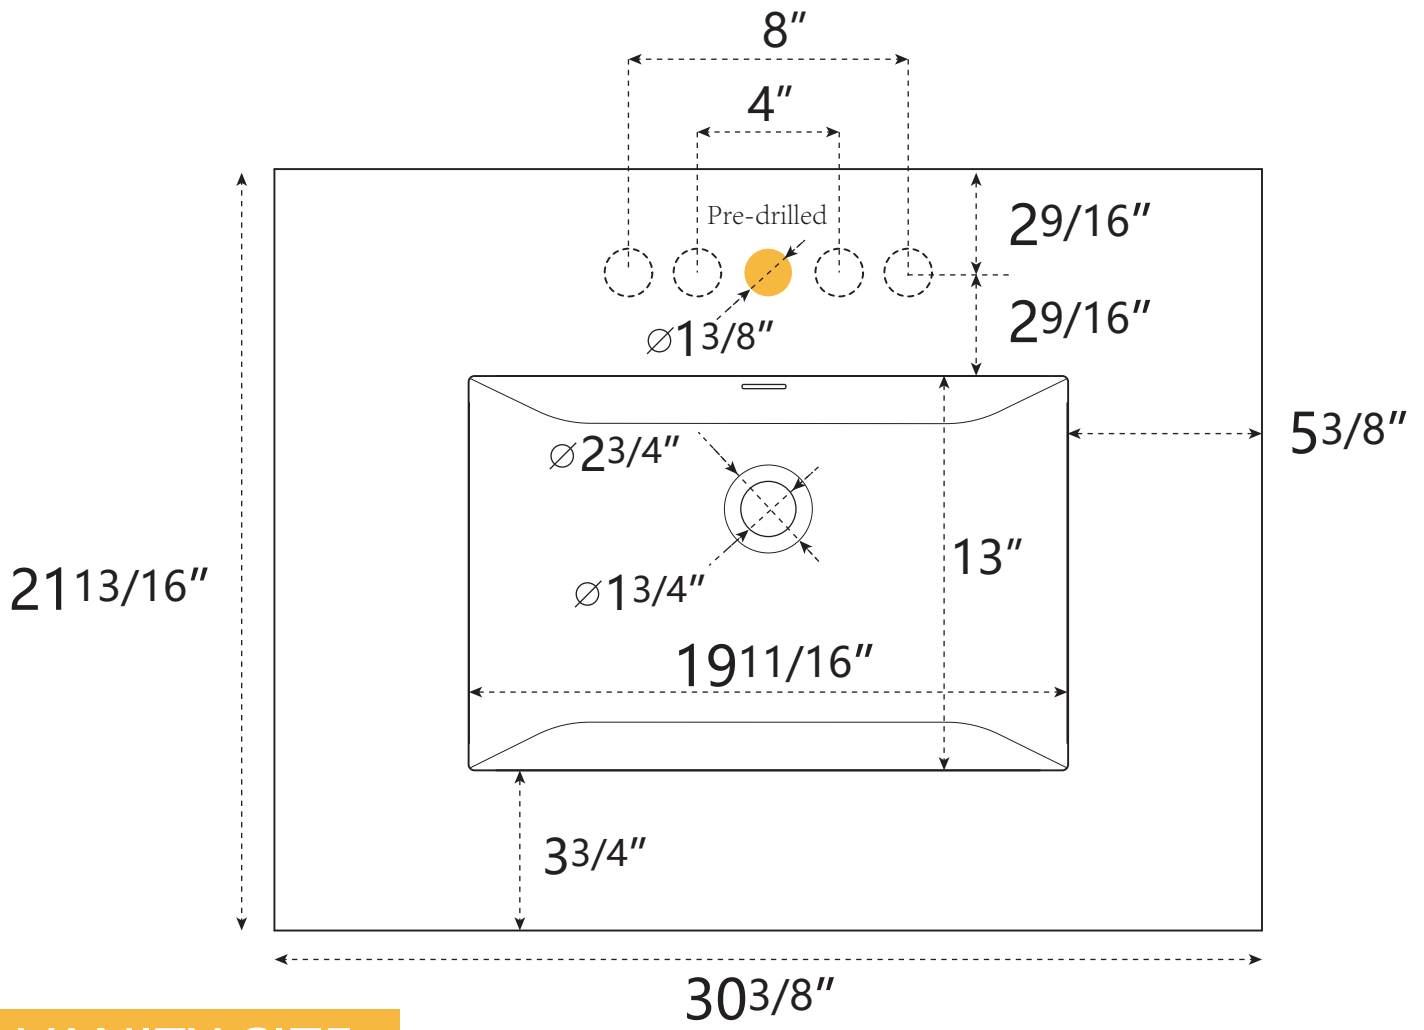

DIMENSION DETAILS

BATHROOM VANITY

PRODUCT
INSTRUCTION
VIDEO

MODEL GP-RT30-P

VANITY SIZE

TOP VIEW

FRONT VIEW