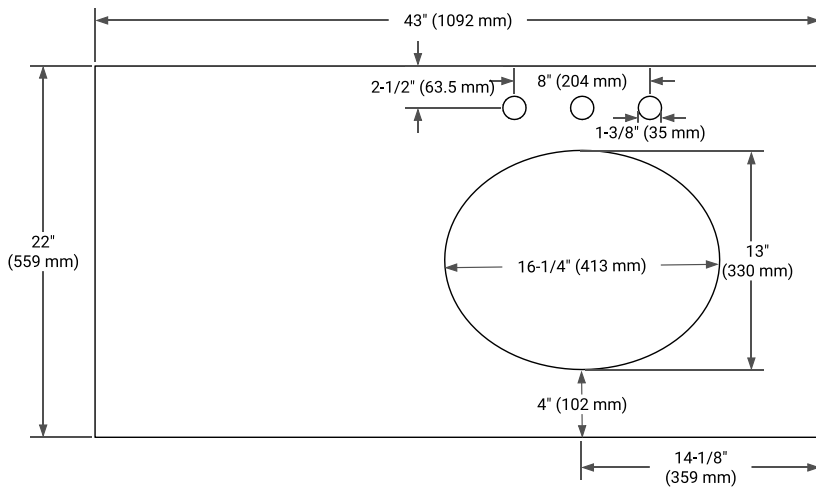

42" RIGHT OFFSET CABINET

BASE CABINET DIMENSIONS

42" W x 21.5" D x 34.5" H

FEATURES

- Solid wood frame & plywood panels
- Dovetail drawers and joints
- Soft closing doors & drawers

HARDWARE FINISHES*

Brushed Nickel Satin Brass Matte Black Polished Chrome

43" RIGHT OVAL SINK COUNTERTOP WITH 1.5 IN. THICKNESS

OVERALL DIMENSIONS

43" W x 22" D x 1.5" H

COUNTERTOP OPTIONS

Carrara Marble

White Quartz

FEATURES

- Solid countertop with mitered edges & seams
- Undermount white oval sink
- Pre-drilled for 8" widespread faucet

INCLUDED

- Countertop
- Matching Backsplash
- Oval Sink

COUNTERTOP PLAN VIEW

EDGE SIDE VIEW

THREE DIMENSIONAL COUNTERTOP VIEW