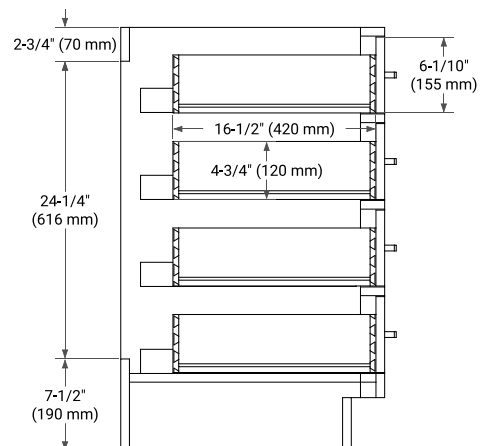

42" RIGHT OFFSET CABINET

BASE CABINET DIMENSIONS

42" W x 21.5" D x 34.5" H

FEATURES

- Solid wood frame & plywood panels
- Dovetail drawers and joints
- Soft closing doors & drawers

HARDWARE FINISHES*

Brushed Nickel Satin Brass Matte Black Polished Chrome

43" RIGHT OVAL SINK COUNTERTOP WITH 1.5 IN. THICKNESS

OVERALL DIMENSIONS

43" W x 22" D x 1.5" H

COUNTERTOP OPTIONS

Carrara Marble

White Quartz

FEATURES

- Solid countertop with mitered edges & seams
- Undermount white oval sink
- Pre-drilled for 8" widespread faucet

INCLUDED

- Countertop
- Matching Backsplash
- Oval Sink

COUNTERTOP PLAN VIEW

EDGE SIDE VIEW

THREE DIMENSIONAL COUNTERTOP VIEW