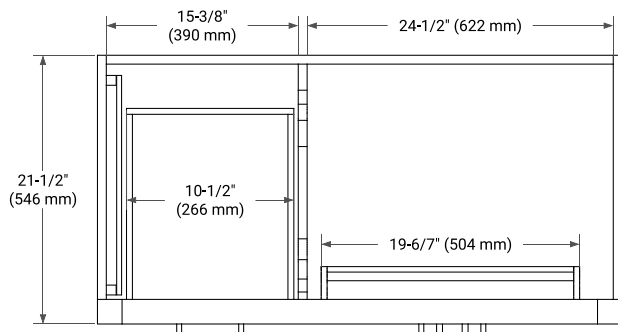

42" RIGHT OFFSET CABINET

BASE CABINET DIMENSIONS

42" W x 21.5" D x 34.5" H

FEATURES

- Solid wood frame & plywood panels
- Dovetail drawers and joints
- Soft closing doors & drawers

HARDWARE FINISHES*

Brushed Nickel Satin Brass Matte Black Polished Chrome

43" RIGHT OVAL SINK COUNTERTOP WITH 1.5 IN. THICKNESS

OVERALL DIMENSIONS

43" W x 22" D x 1.5" H

COUNTERTOP OPTIONS

Carrara Marble

White Quartz

FEATURES

- Solid countertop with mitered edges & seams
- Undermount white oval sink
- Pre-drilled for 8" widespread faucet

INCLUDED

- Countertop
- Matching Backsplash
- Oval Sink

COUNTERTOP PLAN VIEW

EDGE SIDE VIEW

THREE DIMENSIONAL COUNTERTOP VIEW