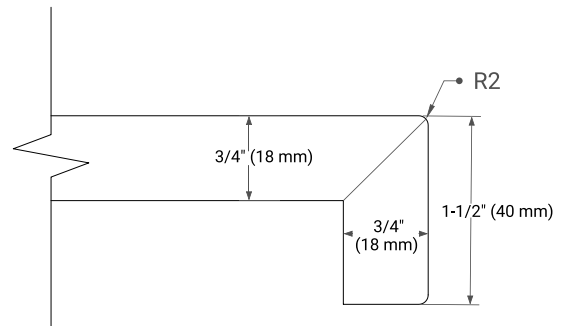

42" RIGHT OFFSET CABINET

BASE CABINET DIMENSIONS

42" W x 21.5" D x 34.5" H

FEATURES

- Solid wood frame & plywood panels
- Dovetail drawers and joints
- Soft closing doors & drawers

HARDWARE FINISHES*

Brushed Nickel Satin Brass Matte Black Polished Chrome

43" RIGHT OVAL SINK COUNTERTOP WITH 1.5 IN. THICKNESS

OVERALL DIMENSIONS

43" W x 22" D x 1.5" H

COUNTERTOP OPTIONS

Carrara Marble

White Quartz

FEATURES

- Solid countertop with mitered edges & seams
- Undermount white oval sink
- Pre-drilled for 8" widespread faucet

INCLUDED

- Countertop
- Matching Backsplash
- Oval Sink

COUNTERTOP PLAN VIEW

EDGE SIDE VIEW

THREE DIMENSIONAL COUNTERTOP VIEW