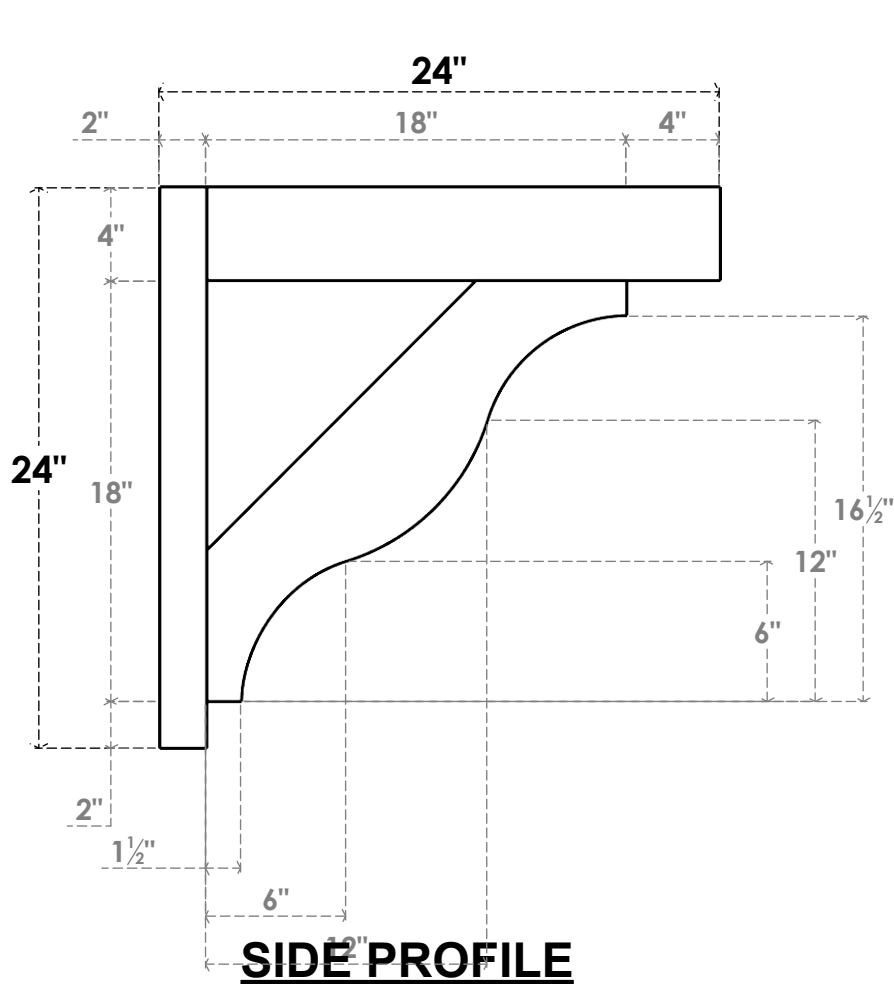

ITEM NUMBER: OUTUROC040X060X24000X24000X040X020X040FST44RCPR

4"W TOP X 6"W BACK X 24"D X 24"H X 4"T TOP X 2"T BACK TIMBERTHANE ROUGH CEDAR FUNSTON FAUX WOOD OPEN OUTLOOKER, BLOCK TOP AND BACK, 4"W CLOSED BRACE, PRIMED TAN

EKENA MILLWORK
2300 WEST MAIN ST.
CLARKSVILLE, TX 75426
TOLL FREE: 866-607-0453
WWW.EKENAMILLWORK.COM

NOTES

1. INSTALLATION TO BE COMPLETED IN ACCORDANCE WITH MANUFACTURER'S SPECIFICATIONS.
2. DRAWING MAY NOT BE TO SCALE
3. THIS DRAWING IS INTENDED FOR DESIGN AND PLANNING PURPOSES ONLY.
4. ALL INFORMATION CONTAINED HEREIN WAS CURRENT AT THE TIME OF DEVELOPMENT BUT MUST BE REVIEWED AND APPROVED BY THE PRODUCT MANUFACTURER TO BE CONSIDERED ACCURATE.
5. TIMBERTHANE ARCHITECTURAL PRODUCTS ARE MADE FROM HIGH DENSITY URETHANE AND COME FACTORY PRIMED