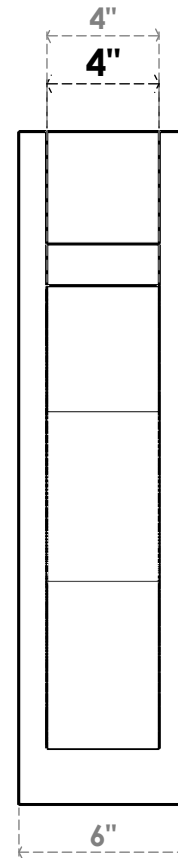

ITEM NUMBER: OUTUROC040X060X24000X24000X040X020X040FST44RCPR

4"W TOP X 6"W BACK X 24"D X 24"H X 4"T TOP X 2"T BACK TIMBERTHANE ROUGH CEDAR FUNSTON FAUX WOOD OPEN OUTLOOKER, BLOCK TOP AND BACK, 4"W CLOSED BRACE, PRIMED TAN

EKENA MILLWORK
2300 WEST MAIN ST.
CLARKSVILLE, TX 75426
TOLL FREE: 866-607-0453
WWW.EKENAMILLWORK.COM

NOTES

1. INSTALLATION TO BE COMPLETED IN ACCORDANCE WITH MANUFACTURER'S SPECIFICATIONS.
2. DRAWING MAY NOT BE TO SCALE
3. THIS DRAWING IS INTENDED FOR DESIGN AND PLANNING PURPOSES ONLY.
4. ALL INFORMATION CONTAINED HEREIN WAS CURRENT AT THE TIME OF DEVELOPMENT BUT MUST BE REVIEWED AND APPROVED BY THE PRODUCT MANUFACTURER TO BE CONSIDERED ACCURATE.
5. TIMBERTHANE ARCHITECTURAL PRODUCTS ARE MADE FROM HIGH DENSITY URETHANE AND COME FACTORY PRIMED