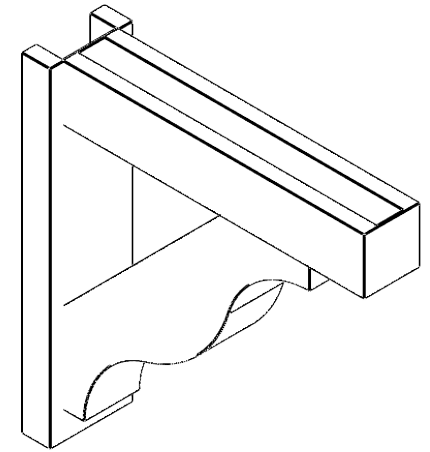

ITEM NUMBER: OUTUROC040X060X24000X24000X040X020X040FST44RCPR

4"W TOP X 6"W BACK X 24"D X 24"H X 4"T TOP X 2"T BACK TIMBERTHANE ROUGH CEDAR FUNSTON FAUX WOOD OPEN OUTLOOKER, BLOCK TOP AND BACK, 4"W CLOSED BRACE, PRIMED TAN

EKENA MILLWORK
2300 WEST MAIN ST.
CLARKSVILLE, TX 75426
TOLL FREE: 866-607-0453
WWW.EKENAMILLWORK.COM

NOTES

1. INSTALLATION TO BE COMPLETED IN ACCORDANCE WITH MANUFACTURER'S SPECIFICATIONS.
2. DRAWING MAY NOT BE TO SCALE
3. THIS DRAWING IS INTENDED FOR DESIGN AND PLANNING PURPOSES ONLY.
4. ALL INFORMATION CONTAINED HEREIN WAS CURRENT AT THE TIME OF DEVELOPMENT BUT MUST BE REVIEWED AND APPROVED BY THE PRODUCT MANUFACTURER TO BE CONSIDERED ACCURATE.
5. TIMBERTHANE ARCHITECTURAL PRODUCTS ARE MADE FROM HIGH DENSITY URETHANE AND COME FACTORY PRIMED