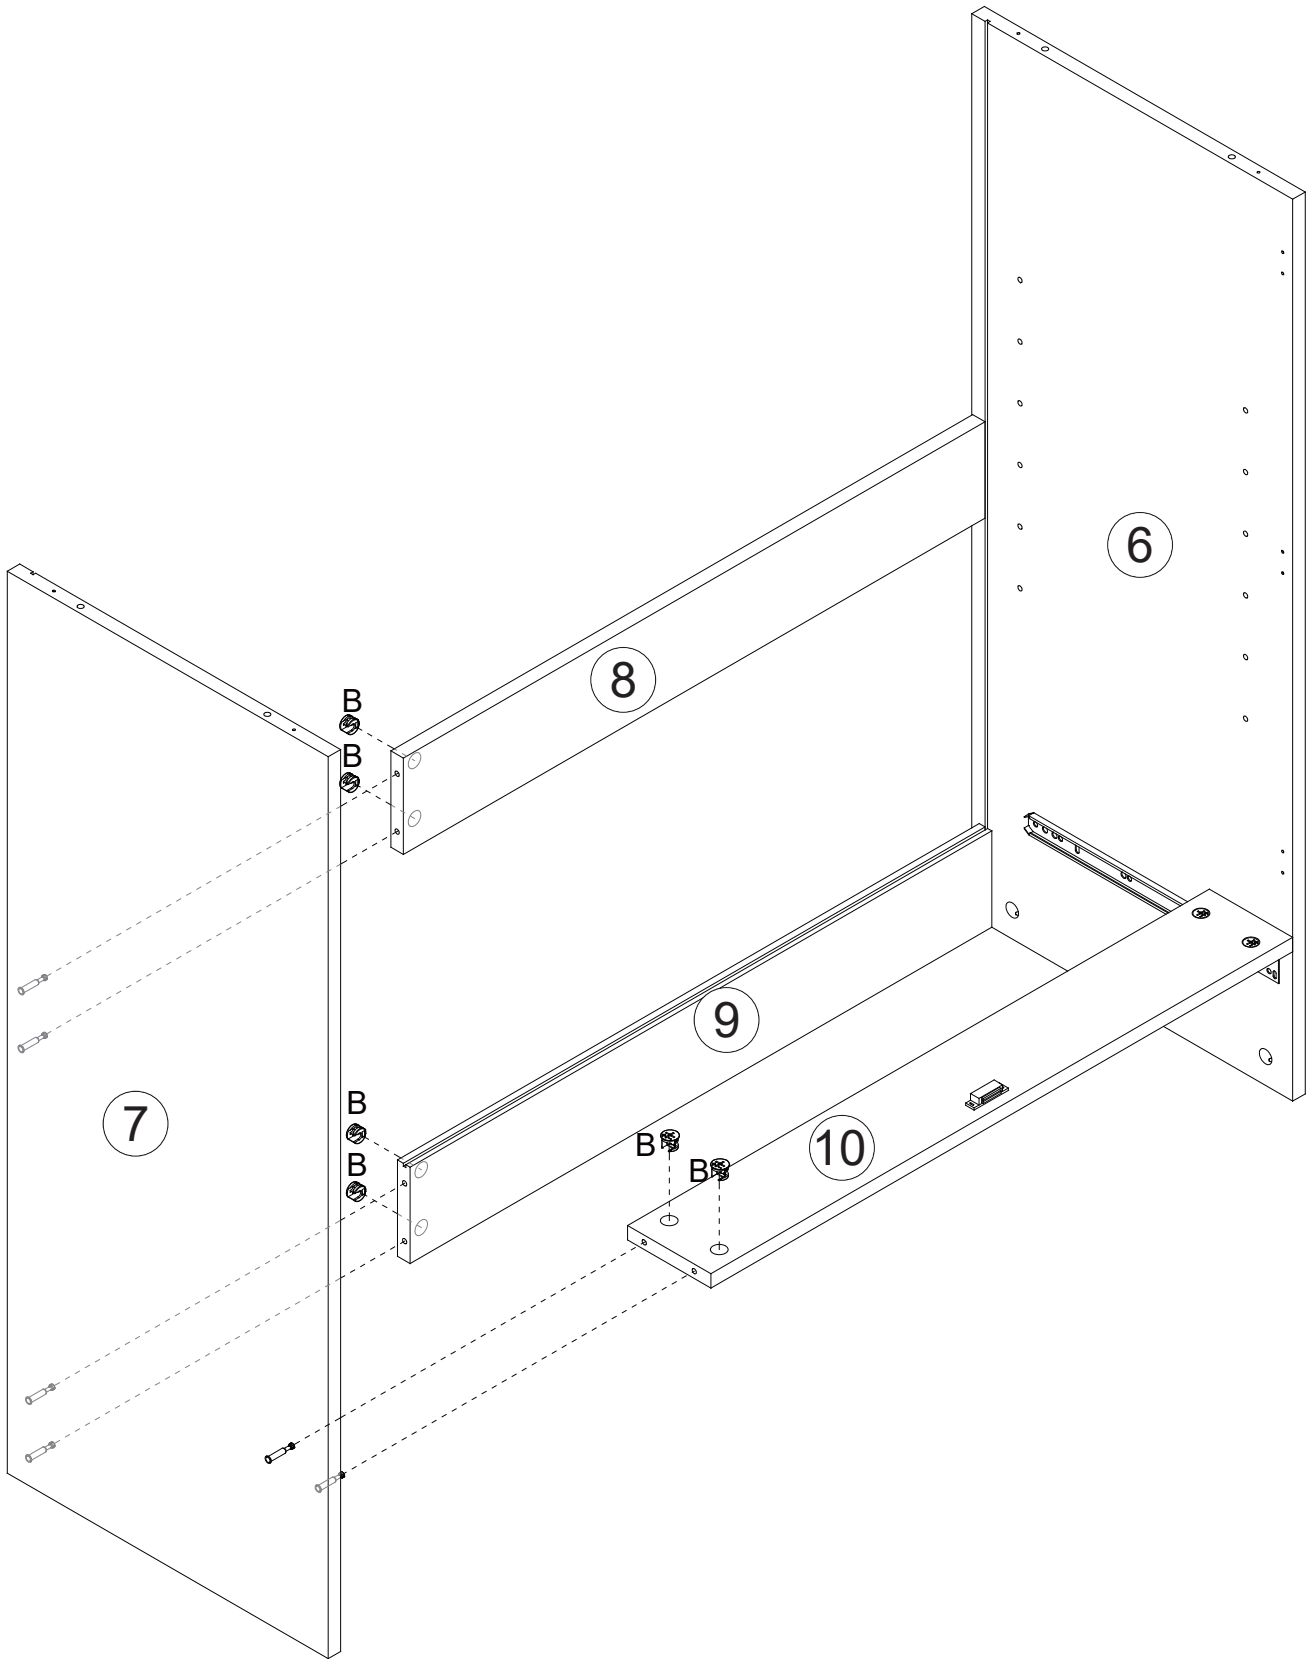

2 PERSONS

Included Accessories

Code	Description	Qty
1.	Cabinet Top	1
2.	Upper Bottom Panel	1
3.	Bottom Panel	1
4.	Upper Left Side Panel	1
5.	Upper Right Side Panel	1
6.	Bottom Left Side Panel	1
7.	Bottom Right Side Panel	1
8.	Back Stretcher	2
9.	Middle Back Stretcher	1
10.	Bottom Top Support Panel	1
11.	Upper Back Panel	2
12.	Bottom Back Panel	2
13.	Bottom Long Panel	2
14.	Bottom Short Panel	2
15.	Shelf	4
16.	Upper Plastic Strip	1
17.	Drawer Front Panel	1
18.	Drawer Bottom Support Panel	1
19.	Drawer Back Panel	1
20.	Drawer Left Side Panel	1
21.	Drawer Right Side Panel	1
22.	Drawer Bottom Panel	1
23.	Door	4
24.	Bottom Plastic Strip	1

The Accessories

Noted :

STEP 1

STEP 2

A	x4	H	x4	M	x8
					

STEP 3

STEP 4

STEP 5