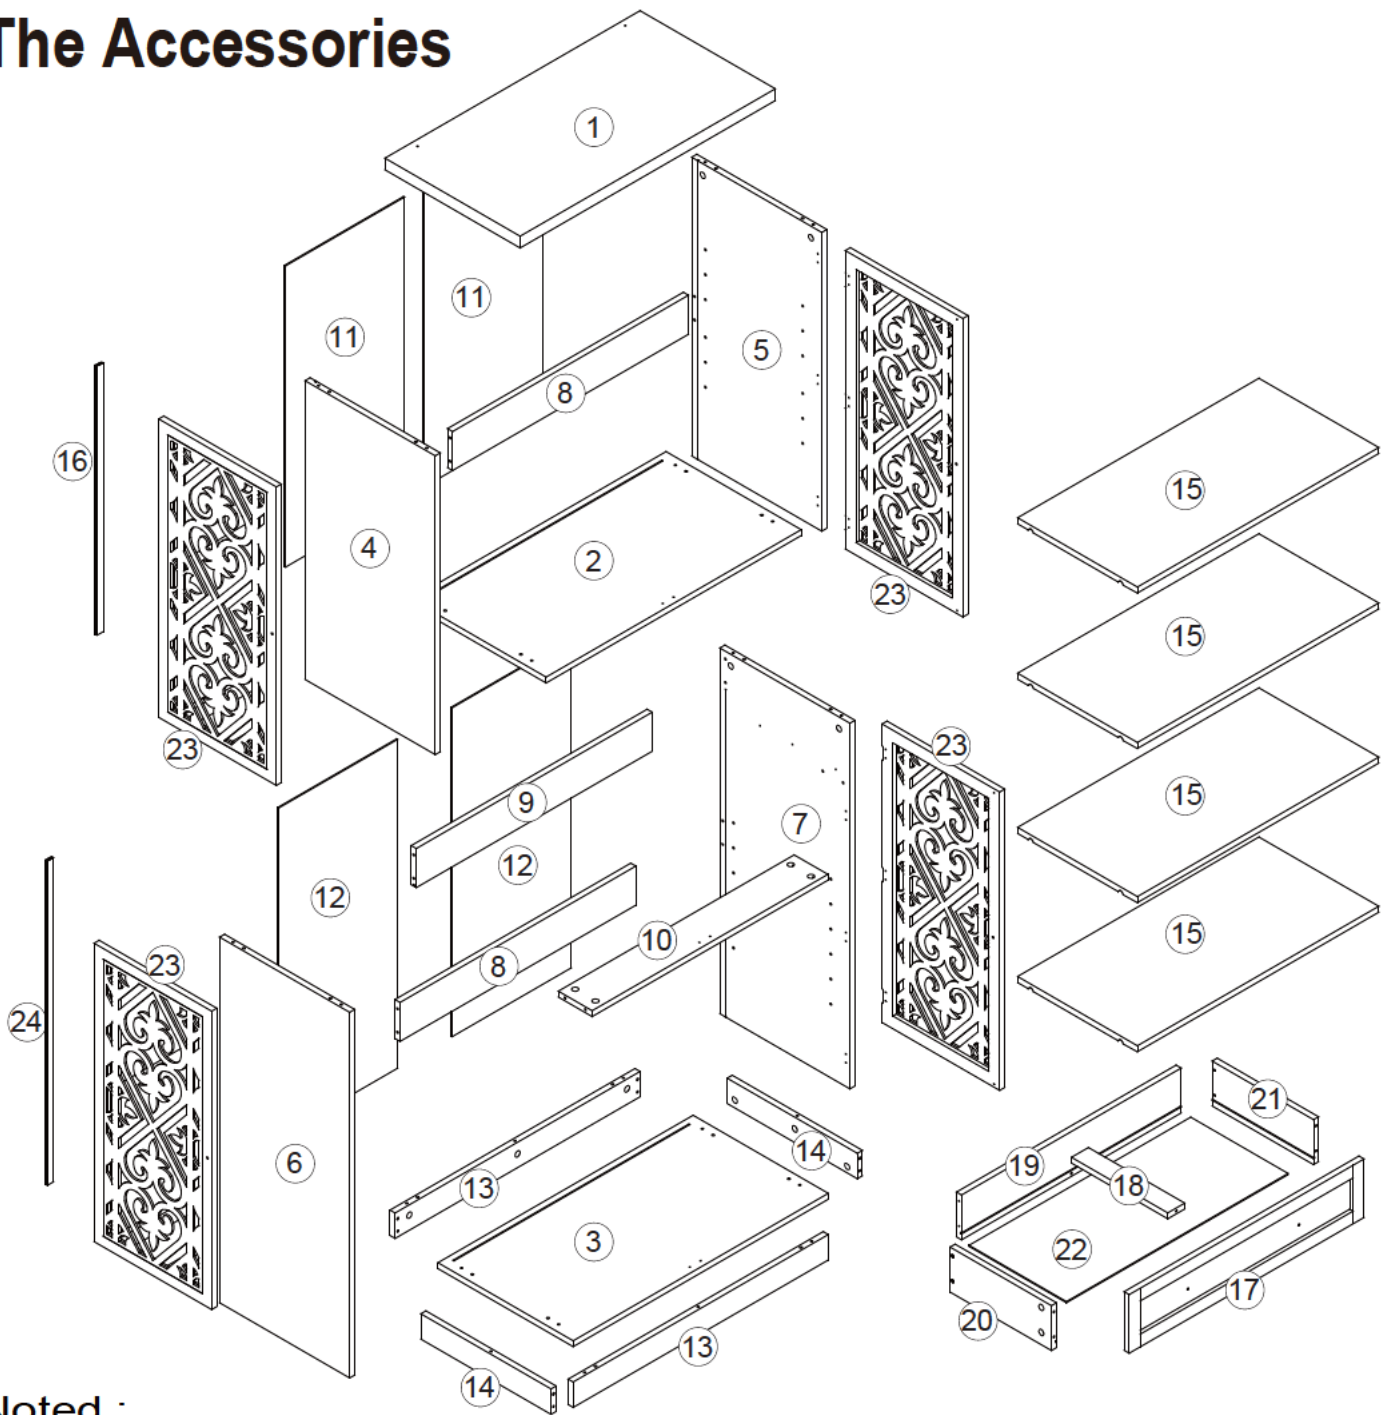

Included Accessories

Code	Description	Qty
1.	Cabinet Top	1
2.	Upper Bottom Panel	1
3.	Bottom Panel	1
4.	Upper Left Side Panel	1
5.	Upper Right Side Panel	1
6.	Bottom Left Side Panel	1
7.	Bottom Right Side Panel	1
8.	Back Stretcher	2
9.	Middle Back Stretcher	1
10.	Bottom Top Support Panel	1
11.	Upper Back Panel	2
12.	Bottom Back Panel	2
13.	Bottom Long Panel	2
14.	Bottom Short Panel	2
15.	Shelf	4
16.	Upper Plastic Strip	1
17.	Drawer Front Panel	1
18.	Drawer Bottom Support Panel	1
19.	Drawer Back Panel	1
20.	Drawer Left Side Panel	1
21.	Drawer Right Side Panel	1
22.	Drawer Bottom Panel	1
23.	Door	4
24.	Bottom Plastic Strip	1

The Accessories