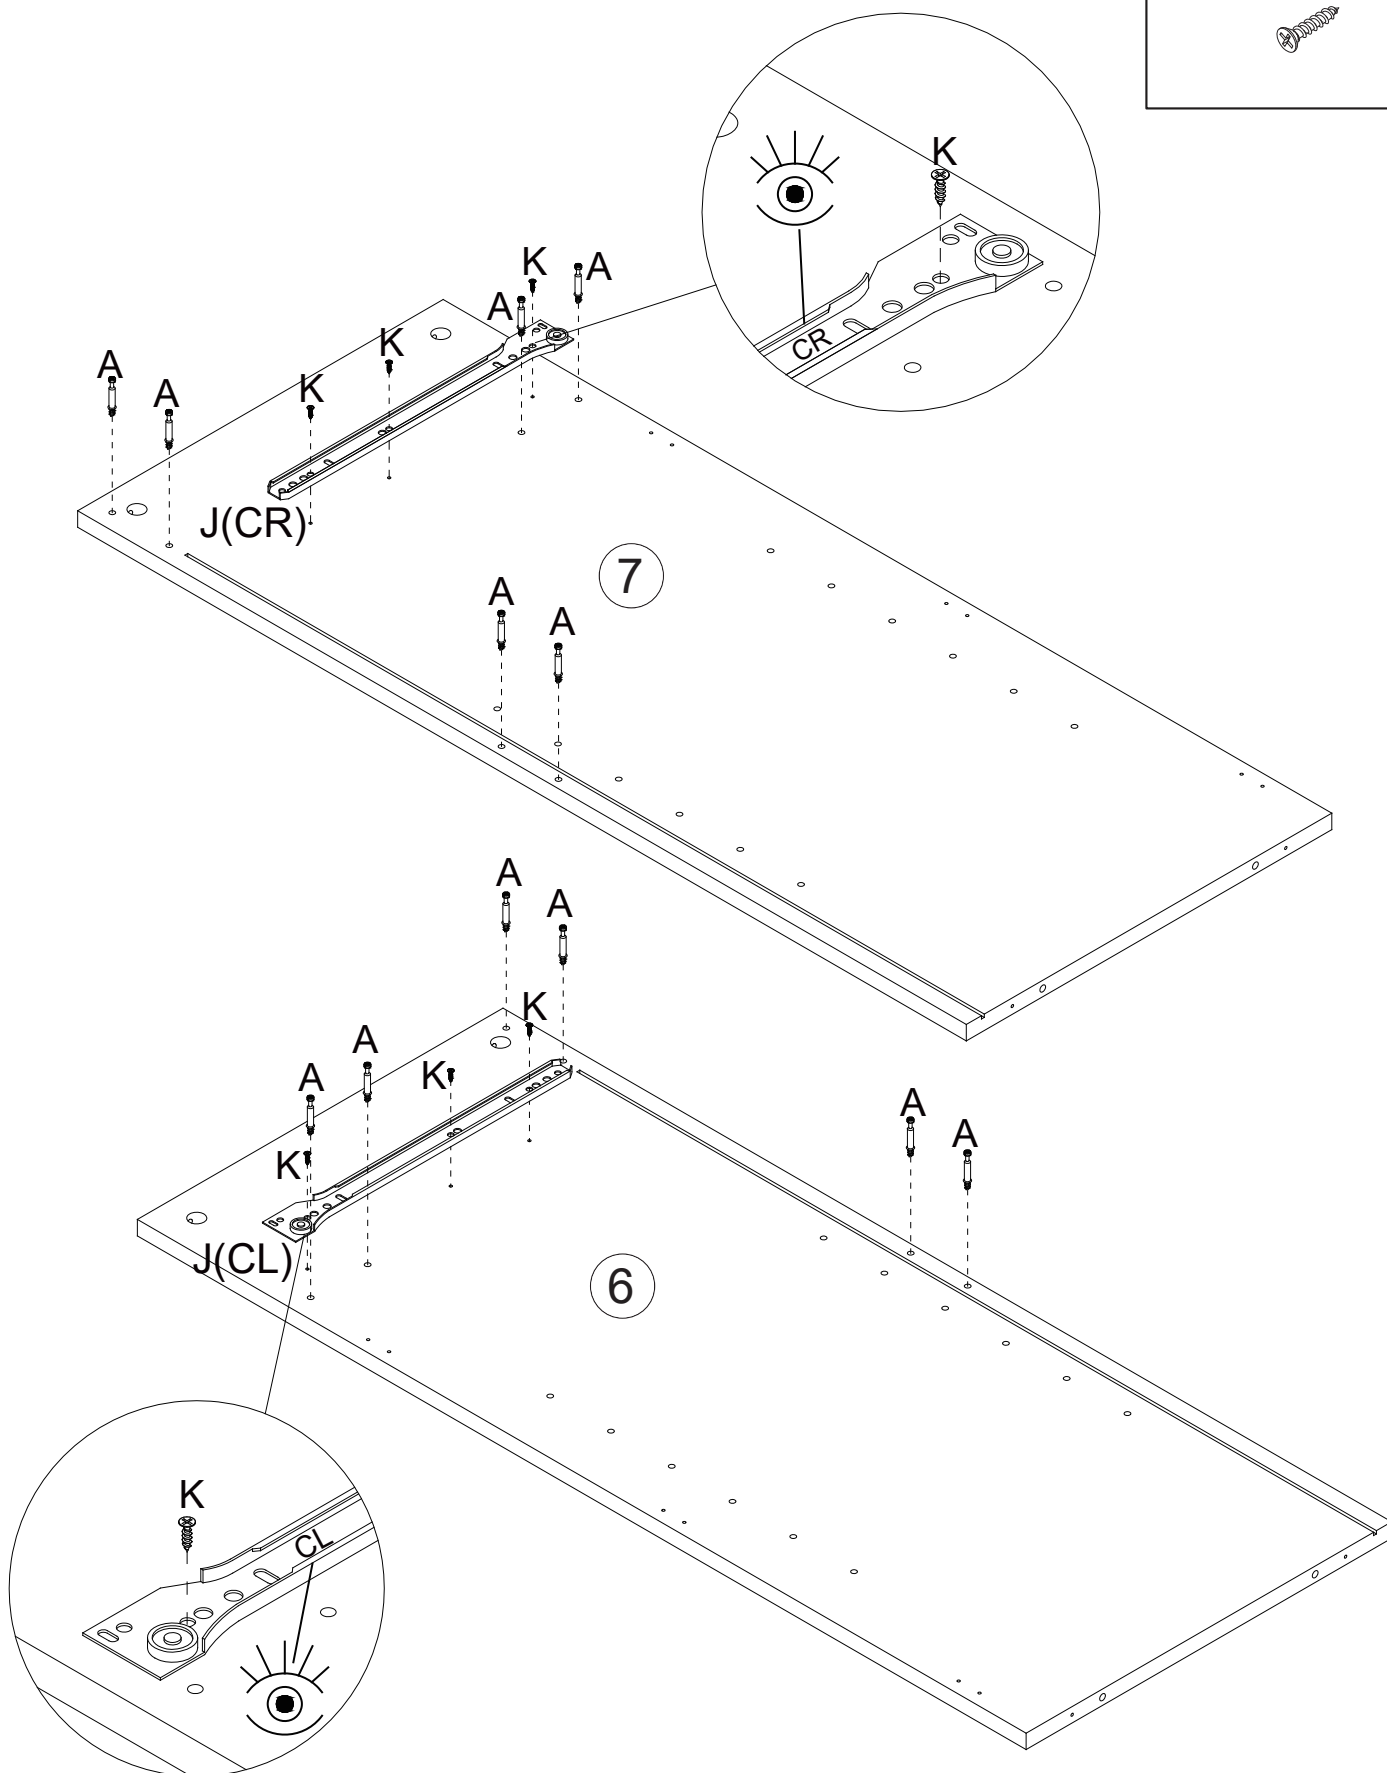

The Hardware

IMPORTANT :

1. Do not tighten bolts / screws completely until all bolts / screws are lined up and inserted into holes.
2. Do not over tighten screws and bolts to avoid stripping.
3. Please use hand tools to assemble this product. Do not use power tools.
4. Must need 2 people to assemble this product.

2 PERSONS

Included Accessories

Code	Description	Qty
1.	Cabinet Top	1
2.	Upper Bottom Panel	1
3.	Bottom Panel	1
4.	Upper Left Side Panel	1
5.	Upper Right Side Panel	1
6.	Bottom Left Side Panel	1
7.	Bottom Right Side Panel	1
8.	Back Stretcher	2
9.	Middle Back Stretcher	1
10.	Bottom Top Support Panel	1
11.	Upper Back Panel	2
12.	Bottom Back Panel	2
13.	Bottom Long Panel	2
14.	Bottom Short Panel	2
15.	Shelf	4
16.	Upper Plastic Strip	1
17.	Drawer Front Panel	1
18.	Drawer Bottom Support Panel	1
19.	Drawer Back Panel	1
20.	Drawer Left Side Panel	1
21.	Drawer Right Side Panel	1
22.	Drawer Bottom Panel	1
23.	Door	4
24.	Bottom Plastic Strip	1

The Accessories

Noted :

STEP 1

STEP 2

A	x4	H	x4	M	x8
					

STEP 3

STEP 4

STEP 5