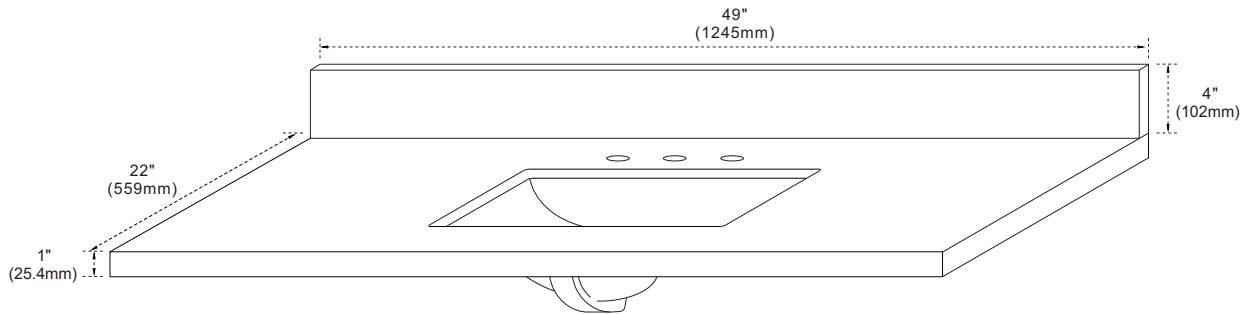

Model: 430002-49-QWR Countertop

Features

- Genuine Quartz
- Single 17.3" rectangular under mount sink cutout
- 8" wide spread faucet holes
- Matching 4" height backsplash available for purchase (**sold separately, not included**)
- Solid 1" counter top thickness

TOP VIEW

SIDE VIEW

NOTE: SINK STYLE, SHAPE, FAUCET HOLES, CUTOUT ON TOP, VANITY MAY VARY FROM THE PICTURE ABOVE. INSTRUCTIONAL PURPOSE ONLY.