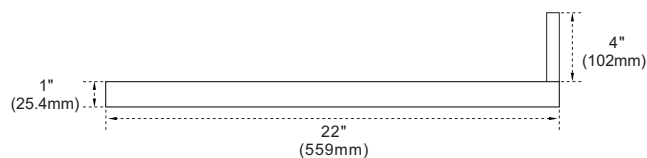

Model: 430002-49-QWR Countertop

Features

- Genuine Quartz
- Single 17.3" rectangular under mount sink cutout
- 8" wide spread faucet holes
- Matching 4" height backsplash available for purchase (**sold separately, not included**)
- Solid 1" counter top thickness

TOP VIEW

SIDE VIEW

NOTE: SINK STYLE, SHAPE, FAUCET HOLES, CUTOUT ON TOP, VANITY MAY VARY FROM THE PICTURE ABOVE. INSTRUCTIONAL PURPOSE ONLY.