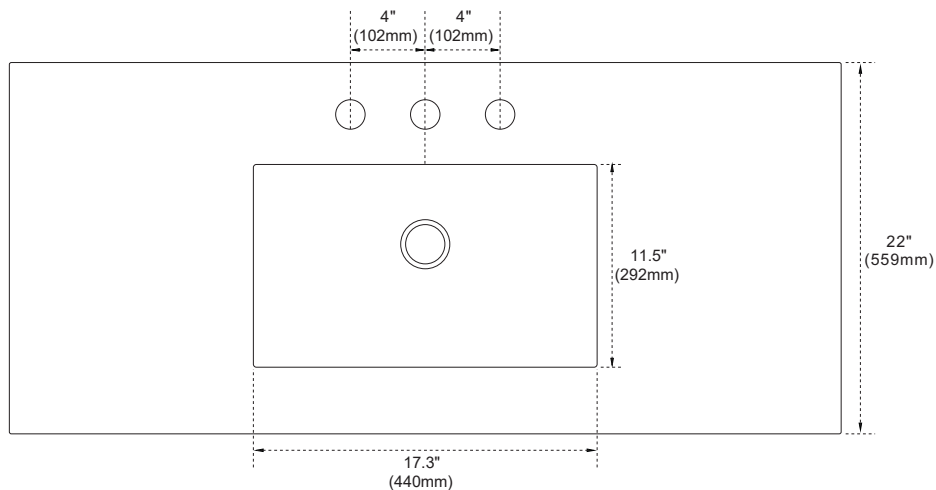

Model: 430002-49-QWR Countertop

Features

- Genuine Quartz
- Single 17.3" rectangular under mount sink cutout
- 8" wide spread faucet holes
- Matching 4" height backsplash available for purchase (**sold separately, not included**)
- Solid 1" counter top thickness

TOP VIEW

SIDE VIEW

NOTE: SINK STYLE, SHAPE, FAUCET HOLES, CUTOUT ON TOP, VANITY MAY VARY FROM THE PICTURE ABOVE. INSTRUCTIONAL PURPOSE ONLY.