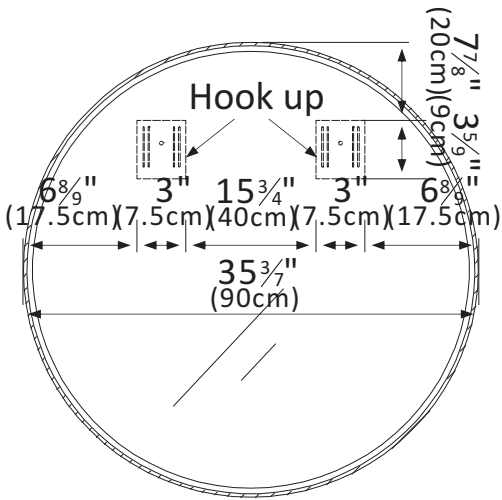

INSTALLATION SPECIFICATION

Model No.:	
Finish:	Brushed gold
Mount type:	Wall-mounted
Orientation:	Vertical
Material:	Aluminum
Storage included:	No
Overall size:	35.4"W x 2.0"D x 35.4"H
Net weight:	19.6 lbs
Lens material:	5mm

All measurements are approximate. Measurements may vary +/- 1/2

36"

Bathroom Mirror

Aluminum section