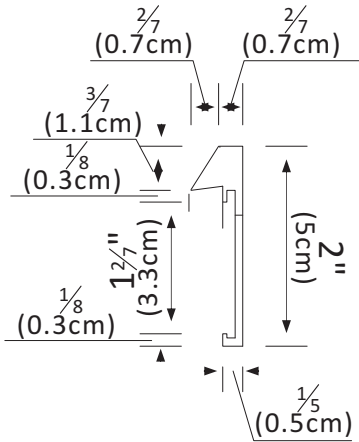

INSTALLATION SPECIFICATION

Model No.:	
Finish:	Brushed gold
Mount type:	Wall-mounted
Orientation:	Vertical
Material:	Aluminum
Storage included:	No
Overall size:	35.4"W x 2.0"D x 35.4"H
Net weight:	19.6 lbs
Lens material:	5mm

All measurements are approximate. Measurements may vary +/- 1/2

36"

Bathroom Mirror

Aluminum section