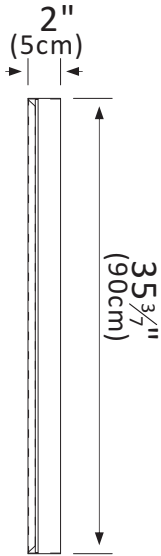

INSTALLATION SPECIFICATION

Model No.:	
Finish:	Brushed gold
Mount type:	Wall-mounted
Orientation:	Vertical
Material:	Aluminum
Storage included:	No
Overall size:	35.4"W x 2.0"D x 35.4"H
Net weight:	19.6 lbs
Lens material:	5mm

All measurements are approximate. Measurements may vary +/- 1/2

36"

Bathroom Mirror

Aluminum section