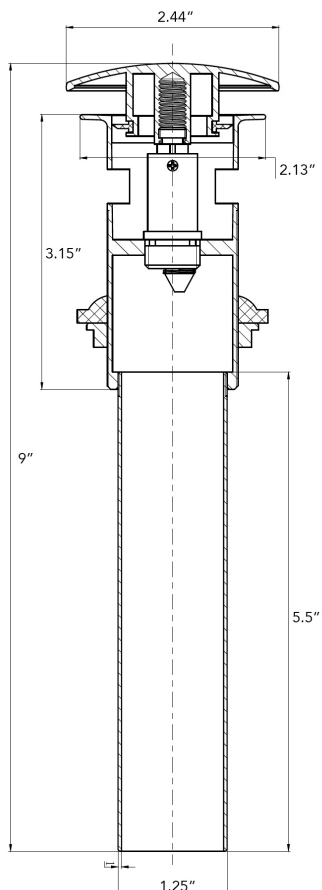

1.5" Pop-Up Sink Drain in Nickel – Overflow

Model #TP01-N-OV

The SinkSense® Pop-Up drain makes pairing the right sink simple - and is easy to install. This soft-touch pop-up drain features a dome drain top and allows opening and closing with a simple push. Our lifetime warranty guarantees the durability of this drain for as long as you own it.

FEATURES

- **2.44" x 2.44" x 9"**
- Fits 1.5" standard-sized overflow sinks
- Dome drain top opens and closes with a gentle press
- Protected by our lifetime warranty
- Nickel top designed to match our nickel sink products

AVAILABLE COLORS / FINISHES

 Nickel (TP01-N-OV)

DIMENSIONS

RECOMMENDED PRODUCTS

- Sinkology SinkSense® Seville 20" Drop-In Bathroom Sink in Nickel (#BOD-0903BRN)
- Sinkology SinkSense® Freud 19.25" Undermount Bathroom Sink in Nickel (#BOU-0712HN)