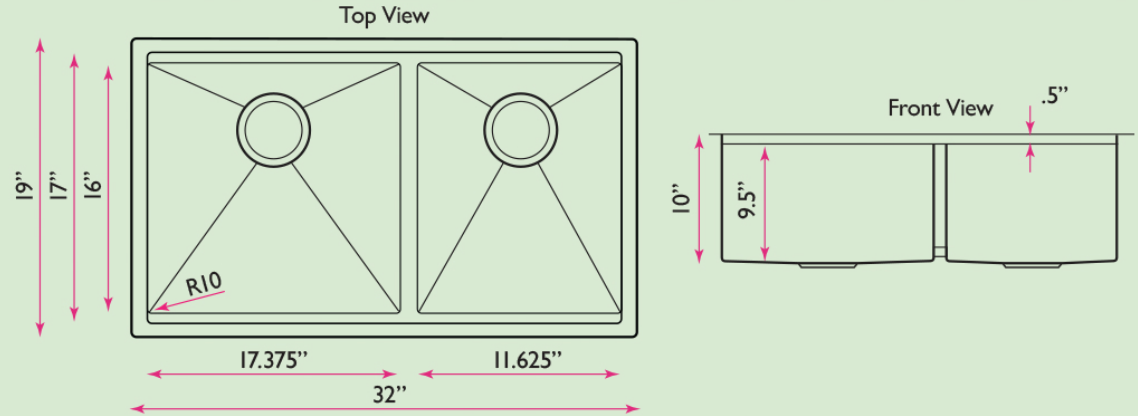

# Pro Series Collection

32 Inch 60/40 Offset Double Bowl Undermount Small Radius  
Stainless Steel Kitchen Sink

# Nantucket

S I N K S

www.NantucketSinksUSA.com  
info@nantucketsinksusa.com

SPECS

OVERALL DIMENSIONS	LARGE BOWL	SMALL BOWL	INTERIOR BOWL DEPTH	BOTTOM GRID(S)
32" x 19" x 10"	17.375" x 16"	11.625" x 16"	9.5"	INCLUDED