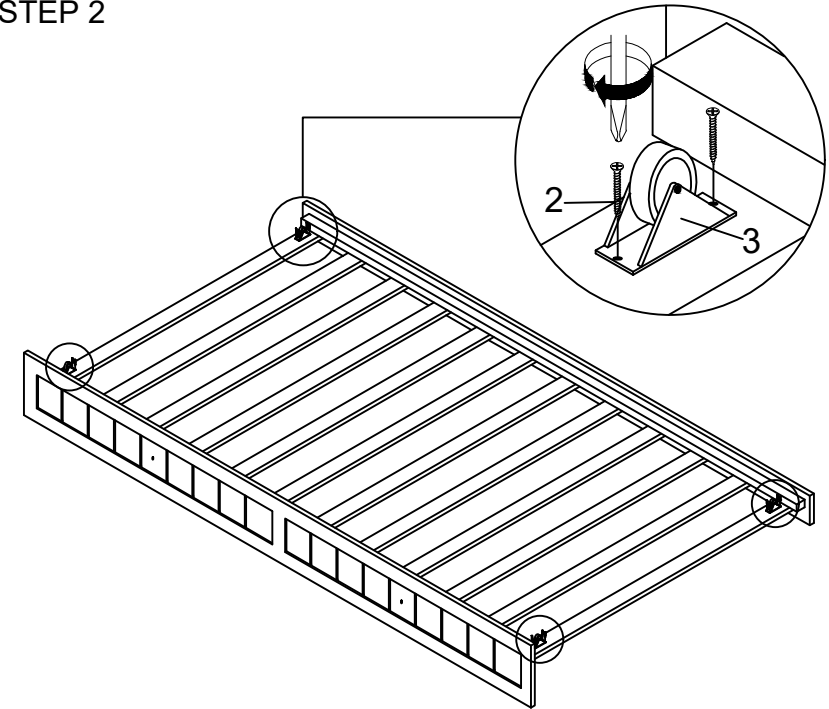

ASSEMBLY INSTRUCTION

NO	PART LIST	QTY
A	 SIDE RAIL (Front)	1 PCS
B	 SIDE RAIL (Back)	1 PCS
C	 BED SLAT	12 PCS

NO	HARDWARE LIST	QTY
1	 CSK M4 x 25mm	24 PCS
2	 CSK M3.5 x 12mm	8 PCS
3	 ROLLER	4 PCS
4	 HANDLE	2 PCS
5	 THMS M4 x 28mm	2 PCS

STEP 1

STEP 2

STEP 4

ASSEMBLY COMPLETE