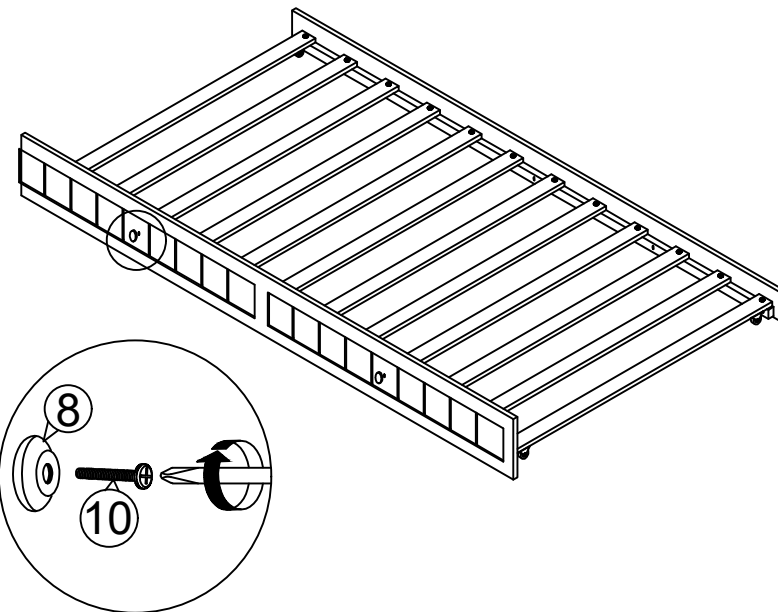

ASSEMBLY INSTRUCTION

NO	PART LIST	QTY
A	 SIDE RAIL (Front)	1 PCS
B	 SIDE RAIL (Back)	1 PCS
C	 BED SLAT	12 PCS

NO	HARDWARE LIST	QTY
1	 CSK M4 x 25mm	24 PCS
2	 CSK M3.5 x 12mm	8 PCS
3	 ROLLER	4 PCS
4	 HANDLE	2 PCS
5	 THMS M4 x 28mm	2 PCS

STEP 1

STEP 2

STEP 4

ASSEMBLY COMPLETE