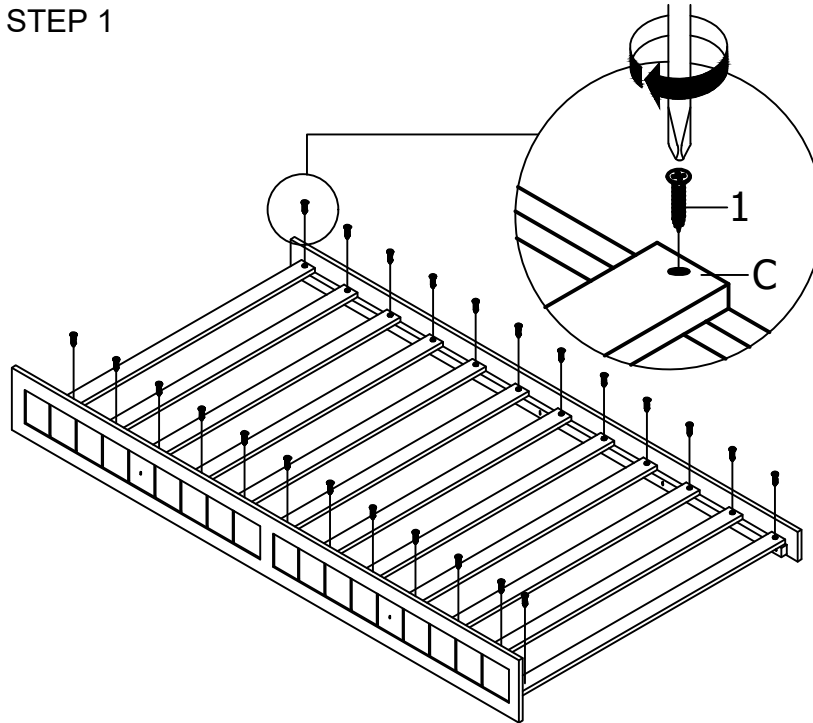

ASSEMBLY INSTRUCTION

NO	PART LIST	QTY
A	 SIDE RAIL (Front)	1 PCS
B	 SIDE RAIL (Back)	1 PCS
C	 BED SLAT	12 PCS

NO	HARDWARE LIST	QTY
1	 CSK M4 x 25mm	24 PCS
2	 CSK M3.5 x 12mm	8 PCS
3	 ROLLER	4 PCS
4	 HANDLE	2 PCS
5	 THMS M4 x 28mm	2 PCS

STEP 1

STEP 2

STEP 4

ASSEMBLY COMPLETE