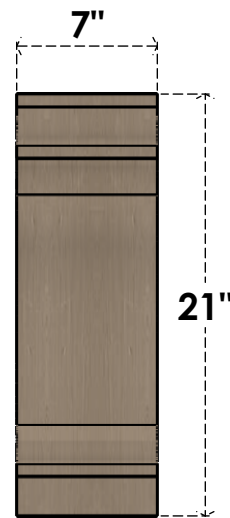

ITEM NUMBER: CORU07X14X21HUGRCPR

7"W X 14"D X 21"H SERIES 2 CLASSIC HUGHES ROUGH CEDAR TIMBERTHANE
FAUX WOOD CORBEL, PRIMED

SIDE PROFILE

FRONT PROFILE

ISOMETRIC

EKENA MILLWORK
2300 WEST MAIN ST.
CLARKSVILLE, TX 75426
TOLL FREE: 866-607-0453
WWW.EKENAMILLWORK.COM

NOTES

1. INSTALLATION TO BE COMPLETED IN ACCORDANCE WITH MANUFACTURER'S SPECIFICATIONS.
2. DRAWING MAY NOT BE TO SCALE
3. THIS DRAWING IS INTENDED FOR DESIGN AND PLANNING PURPOSES ONLY.
4. ALL INFORMATION CONTAINED HEREIN WAS CURRENT AT THE TIME OF DEVELOPMENT BUT MUST BE REVIEWED AND APPROVED BY THE PRODUCT MANUFACTURER TO BE CONSIDERED ACCURATE.
5. TIMBERTHANE ARCHITECTURAL PRODUCTS ARE MADE FROM HIGH DENSITY URETHANE AND COME FACTORY PRIMED