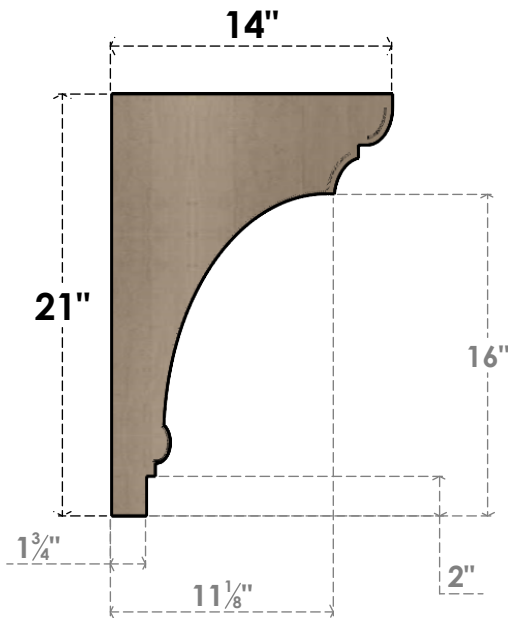

ITEM NUMBER: CORU07X14X21HUGRCPR

7"W X 14"D X 21"H SERIES 2 CLASSIC HUGHES ROUGH CEDAR TIMBERTHANE
FAUX WOOD CORBEL, PRIMED

SIDE PROFILE

FRONT PROFILE

ISOMETRIC

EKENA MILLWORK
2300 WEST MAIN ST.
CLARKSVILLE, TX 75426
TOLL FREE: 866-607-0453
WWW.EKENAMILLWORK.COM

NOTES

1. INSTALLATION TO BE COMPLETED IN ACCORDANCE WITH MANUFACTURER'S SPECIFICATIONS.
2. DRAWING MAY NOT BE TO SCALE
3. THIS DRAWING IS INTENDED FOR DESIGN AND PLANNING PURPOSES ONLY.
4. ALL INFORMATION CONTAINED HEREIN WAS CURRENT AT THE TIME OF DEVELOPMENT BUT MUST BE REVIEWED AND APPROVED BY THE PRODUCT MANUFACTURER TO BE CONSIDERED ACCURATE.
5. TIMBERTHANE ARCHITECTURAL PRODUCTS ARE MADE FROM HIGH DENSITY URETHANE AND COME FACTORY PRIMED