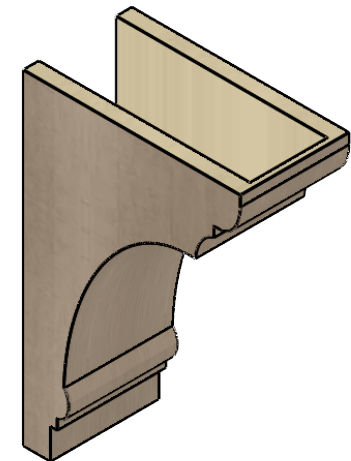

ITEM NUMBER: CORU07X14X21HUGRCPR

7"W X 14"D X 21"H SERIES 2 CLASSIC HUGHES ROUGH CEDAR TIMBERTHANE
FAUX WOOD CORBEL, PRIMED

SIDE PROFILE

FRONT PROFILE

ISOMETRIC

EKENA MILLWORK
2300 WEST MAIN ST.
CLARKSVILLE, TX 75426
TOLL FREE: 866-607-0453
WWW.EKENAMILLWORK.COM

NOTES

1. INSTALLATION TO BE COMPLETED IN ACCORDANCE WITH MANUFACTURER'S SPECIFICATIONS.
2. DRAWING MAY NOT BE TO SCALE
3. THIS DRAWING IS INTENDED FOR DESIGN AND PLANNING PURPOSES ONLY.
4. ALL INFORMATION CONTAINED HEREIN WAS CURRENT AT THE TIME OF DEVELOPMENT BUT MUST BE REVIEWED AND APPROVED BY THE PRODUCT MANUFACTURER TO BE CONSIDERED ACCURATE.
5. TIMBERTHANE ARCHITECTURAL PRODUCTS ARE MADE FROM HIGH DENSITY URETHANE AND COME FACTORY PRIMED