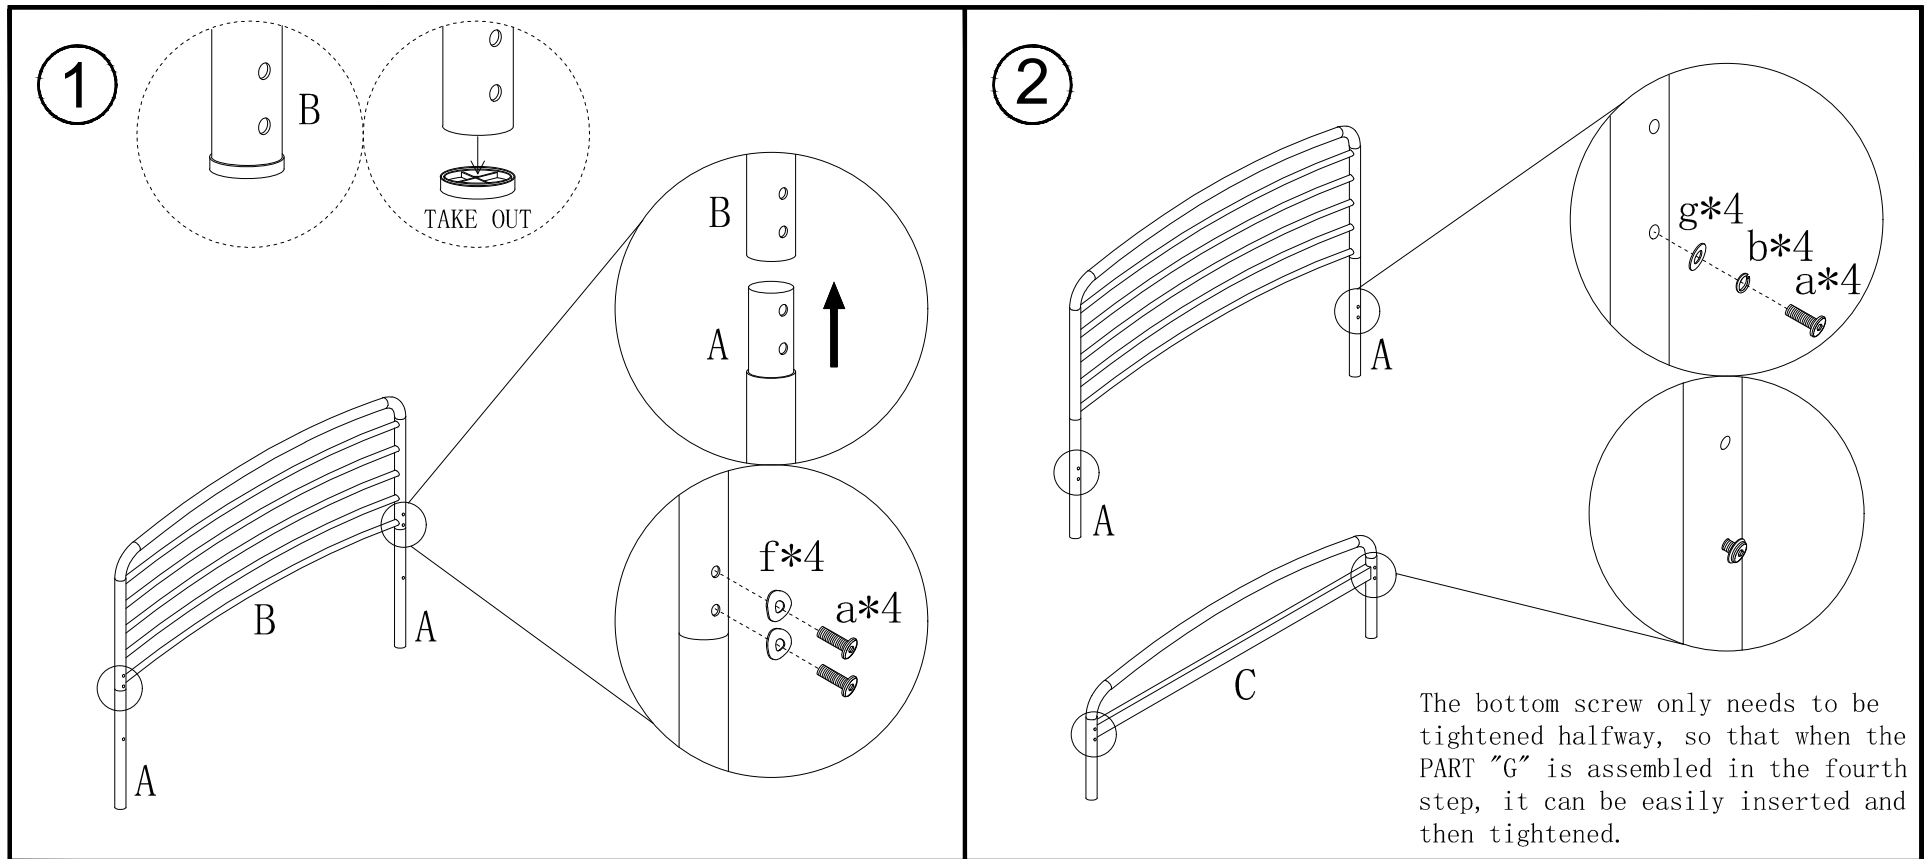

ASSEMBLY INSTRUCTION

NOTES:

- The item is only intended to be used indoors. The product must be assembled and used in accordance with the provisions of the manual.
- It is recommended that assembly is undertaken by about 2 adults. Please read assembly instructions before assembly and strictly adhere to each step outlined. Estimated assembly time is 30 minutes.

WARNING:

- **WARNING FOR YOUNG CHILDREN** - This product contains small components, please ensure that they are kept away from small children while assembling.

1

PARTS LIST

A	B	C		D	E		F					
												
2pcs	1pc	1pc	1pc	2pcs	10pcs							
G	H	a	b	c	d	e	f	g	h	i	j	Spare parts
												
2pcs	1pc	M6*15 8pcs	M6 4pcs	M6*40 8pcs	M6*60 6pcs	M4 1pc	M6 8pcs	M6 10pcs	M8*40 2pcs	M8*60 1pc	M5 1pc	4pcs

2

NOTE: PLEASE DO NOT TIGHTEN THE BOLTS UNTIL ALL FIXED

3

3

BEWARE OF CLAMP HAND

4

Before assembling the mattress tube, please check whether the plastic clip is fastened on the bed beam, as shown in the picture, please fasten it by hand.