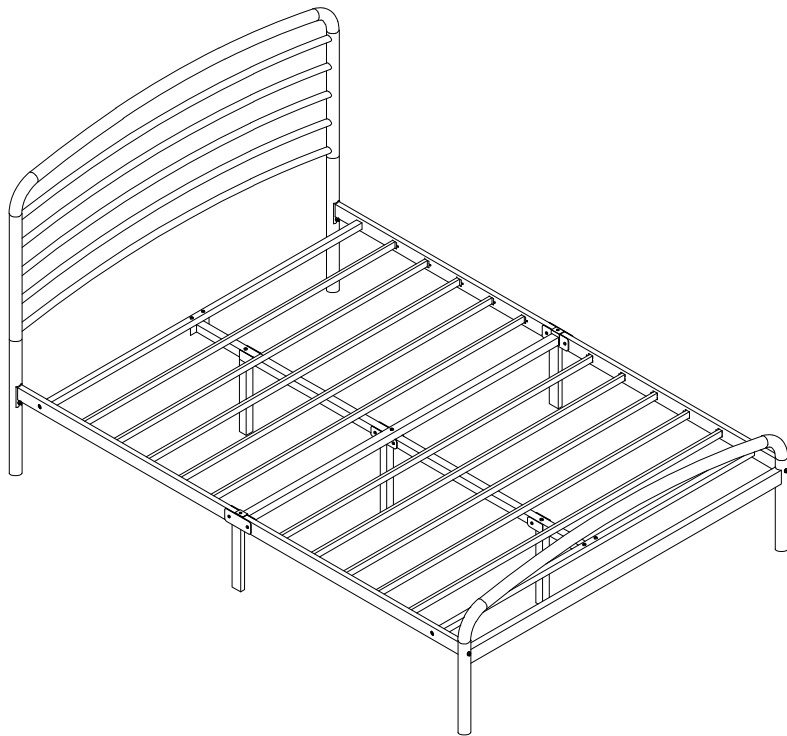

ASSEMBLY INSTRUCTION

NOTES:

- The item is only intended to be used indoors. The product must be assembled and used in accordance with the provisions of the manual.
- It is recommended that assembly is undertaken by about 2 adults. Please read assembly instructions before assembly and strictly adhere to each step outlined. Estimated assembly time is 30 minutes.

WARNING:

- **WARNING FOR YOUNG CHILDREN** - This product contains small components, please ensure that they are kept away from small children while assembling.

1

PARTS LIST

A	B	C		D	E		F					
												
2pcs	1pc	1pc	1pc	2pcs	10pcs							
G	H	a	b	c	d	e	f	g	h	i	j	Spare parts
												
2pcs	1pc	M6*15 8pcs	M6 4pcs	M6*40 8pcs	M6*60 6pcs	M4 1pc	M6 8pcs	M6 10pcs	M8*40 2pcs	M8*60 1pc	M5 1pc	4pcs