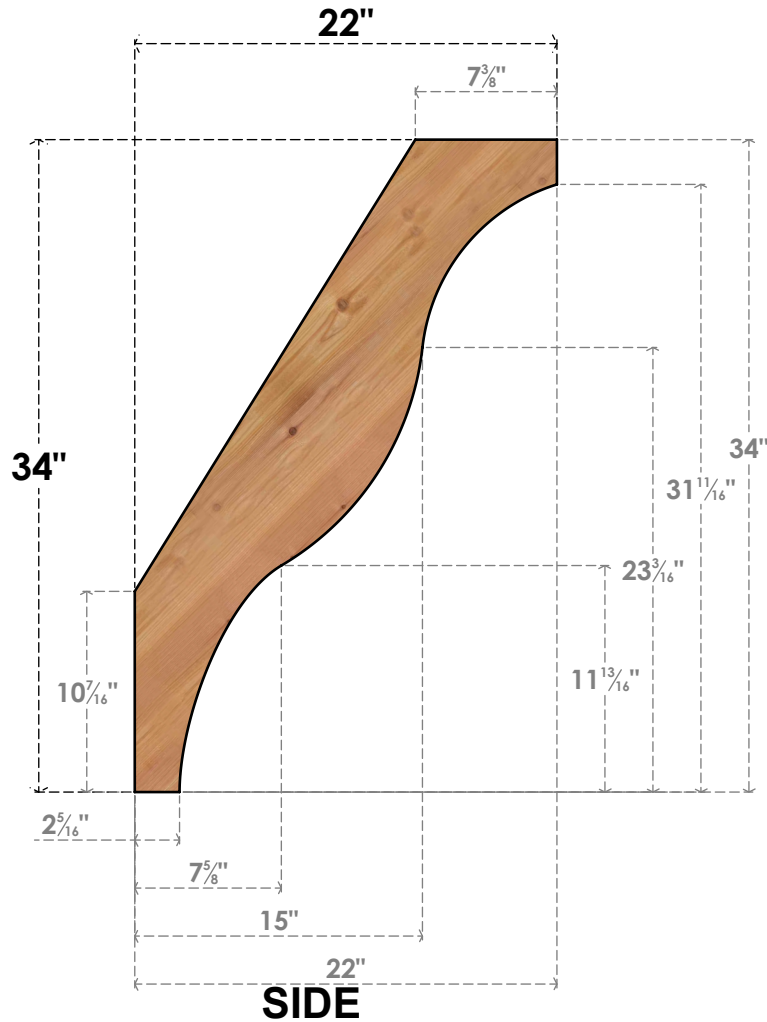

BRC06X22X34FST00SWR

5 1/2"W X 22"D X 34"H FUNSTON SMOOTH BRACE, WESTERN RED CEDAR

EKENA MILLWORK
 2300 WEST MAIN ST.
 CLARKSVILLE, TX 75426
 TOLL FREE: 866-607-0453
 WWW.EKENAMILLWORK.COM

NOTES

1. INSTALLATION TO BE COMPLETED IN ACCORDANCE WITH MANUFACTURER'S SPECIFICATIONS.
2. DRAWING MAY NOT BE TO SCALE
3. THIS DRAWING IS INTENDED FOR DESIGN AND PLANNING PURPOSES ONLY.
4. ALL INFORMATION CONTAINED HEREIN WAS CURRENT AT THE TIME OF DEVELOPMENT BUT MUST BE REVIEWED AND APPROVED BY THE PRODUCT MANUFACTURER TO BE CONSIDERED ACCURATE.
5. PRODUCTS ARE NOT KILN DRIED. THIS ITEM IS UNIQUE AND WILL CONTAIN THE NATURAL VARIATIONS THAT THE WOOD SPECIES OFFERS. THIS MAY RESULT IN VARIATIONS UP TO 1/4"