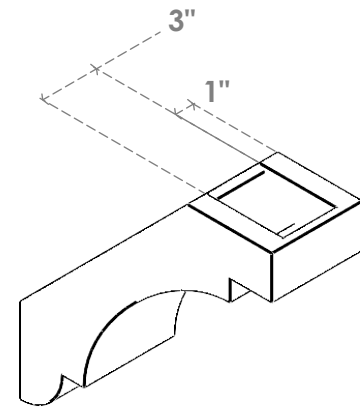

ITEM NUMBER: BRCURO050X14000X14000ASPRCPR

5"W X 14"D X 14"H ASPEN ROUGH CEDAR WOODGRAIN OPEN
TIMBERTHANE BRACE, PRIMED TAN

SIDE PROFILE

FRONT PROFILE

ISOMETRIC

EKENA MILLWORK
2300 WEST MAIN ST.
CLARKSVILLE, TX 75426
TOLL FREE: 866-607-0453
WWW.EKENAMILLWORK.COM

NOTES

1. INSTALLATION TO BE COMPLETED IN ACCORDANCE WITH MANUFACTURER'S SPECIFICATIONS.
2. DRAWING MAY NOT BE TO SCALE
3. THIS DRAWING IS INTENDED FOR DESIGN AND PLANNING PURPOSES ONLY.
4. ALL INFORMATION CONTAINED HEREIN WAS CURRENT AT THE TIME OF DEVELOPMENT BUT MUST BE REVIEWED AND APPROVED BY THE PRODUCT MANUFACTURER TO BE CONSIDERED ACCURATE.
5. TIMBERTHANE ARCHITECTURAL PRODUCTS ARE MADE FROM HIGH DENSITY URETHANE AND COME FACTORY PRIMED