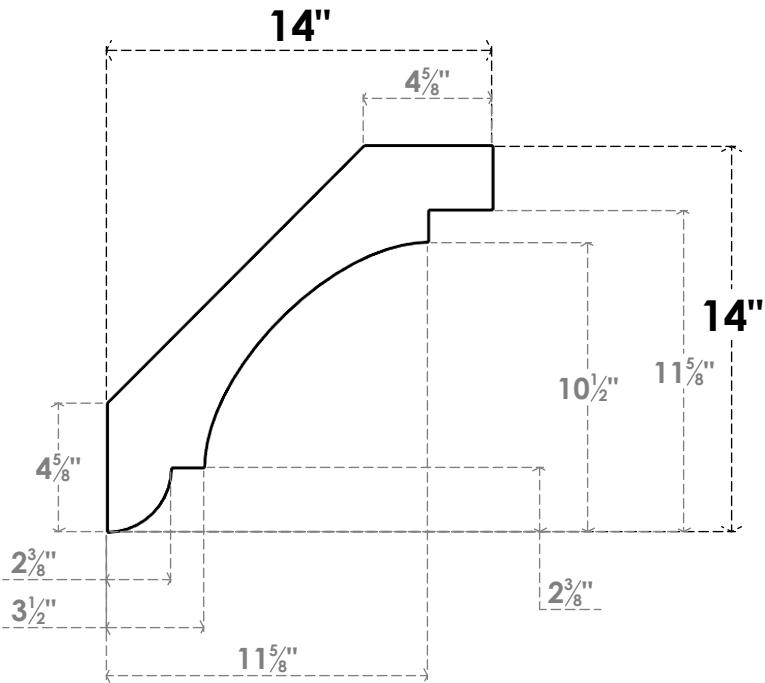

ITEM NUMBER: BRCURO050X14000X14000ASPRCPR

5"W X 14"D X 14"H ASPEN ROUGH CEDAR WOODGRAIN OPEN
TIMBERTHANE BRACE, PRIMED TAN

SIDE PROFILE

FRONT PROFILE

ISOMETRIC

EKENA MILLWORK
2300 WEST MAIN ST.
CLARKSVILLE, TX 75426
TOLL FREE: 866-607-0453
WWW.EKENAMILLWORK.COM

NOTES

1. INSTALLATION TO BE COMPLETED IN ACCORDANCE WITH MANUFACTURER'S SPECIFICATIONS.
2. DRAWING MAY NOT BE TO SCALE
3. THIS DRAWING IS INTENDED FOR DESIGN AND PLANNING PURPOSES ONLY.
4. ALL INFORMATION CONTAINED HEREIN WAS CURRENT AT THE TIME OF DEVELOPMENT BUT MUST BE REVIEWED AND APPROVED BY THE PRODUCT MANUFACTURER TO BE CONSIDERED ACCURATE.
5. TIMBERTHANE ARCHITECTURAL PRODUCTS ARE MADE FROM HIGH DENSITY URETHANE AND COME FACTORY PRIMED