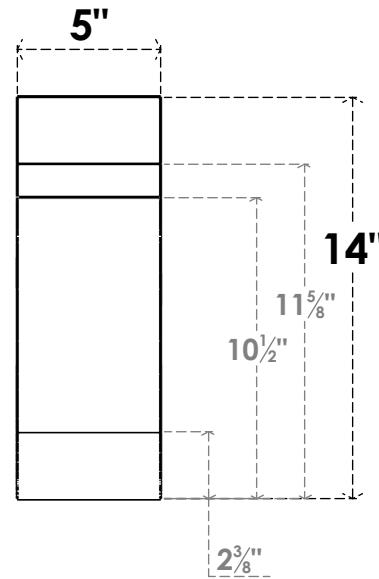

ITEM NUMBER: BRCURO050X14000X14000ASPRCPR

5"W X 14"D X 14"H ASPEN ROUGH CEDAR WOODGRAIN OPEN
TIMBERTHANE BRACE, PRIMED TAN

SIDE PROFILE

FRONT PROFILE

ISOMETRIC

EKENA MILLWORK
2300 WEST MAIN ST.
CLARKSVILLE, TX 75426
TOLL FREE: 866-607-0453
WWW.EKENAMILLWORK.COM

NOTES

1. INSTALLATION TO BE COMPLETED IN ACCORDANCE WITH MANUFACTURER'S SPECIFICATIONS.
2. DRAWING MAY NOT BE TO SCALE
3. THIS DRAWING IS INTENDED FOR DESIGN AND PLANNING PURPOSES ONLY.
4. ALL INFORMATION CONTAINED HEREIN WAS CURRENT AT THE TIME OF DEVELOPMENT BUT MUST BE REVIEWED AND APPROVED BY THE PRODUCT MANUFACTURER TO BE CONSIDERED ACCURATE.
5. TIMBERTHANE ARCHITECTURAL PRODUCTS ARE MADE FROM HIGH DENSITY URETHANE AND COME FACTORY PRIMED