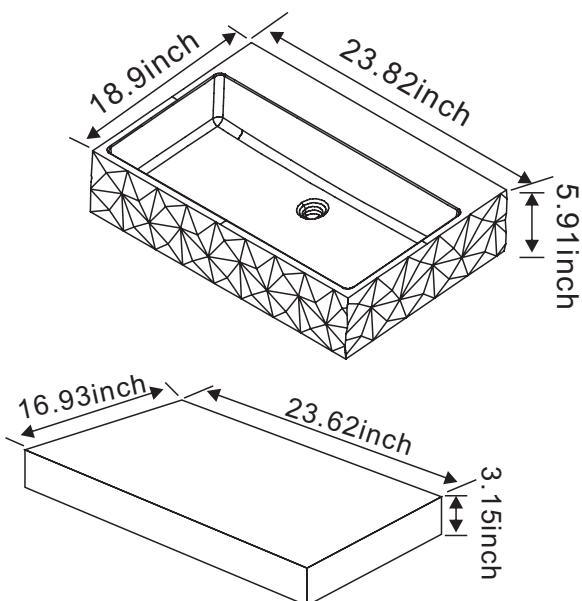

G1924D/G1924DLED
G1932D/G1932DLED

RESIN STONE BATHROOM SINK
 INSTALLATION GUIDE

TOOLS REQUIRED FOR ASSEMBLY

PARTS LIST

DIMENSIONS

MODEL: G1924D/G1924DLED

MODEL: G1932D/G1932DLED

G1924D/G1924DLED
G1932D/G1932DLED

RESIN STONE BATHROOM SINK
INSTALLATION GUIDE

MODEL: G1924D/G1924DLED

Please pay attention to the mounting distance of the bracket!

MODEL: G1932D/G1932DLED

Please pay attention to the mounting distance of the bracket!