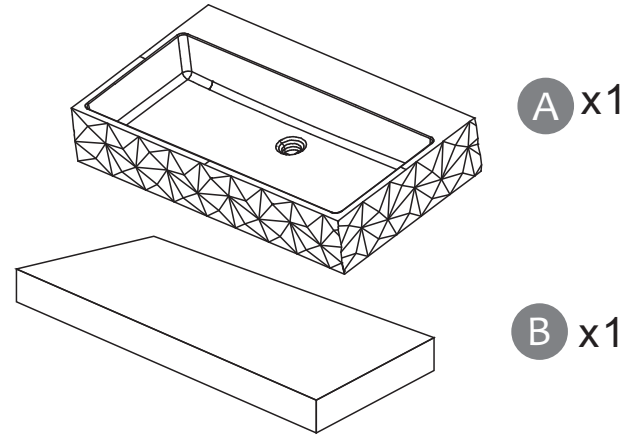

G1924D/G1924DLED
G1932D/G1932DLED

RESIN STONE BATHROOM SINK
 INSTALLATION GUIDE

TOOLS REQUIRED FOR ASSEMBLY

PARTS LIST

DIMENSIONS

MODEL: G1924D/G1924DLED

MODEL: G1932D/G1932DLED

G1924D/G1924DLED
G1932D/G1932DLED

RESIN STONE BATHROOM SINK
INSTALLATION GUIDE

MODEL: G1924D/G1924DLED

Please pay attention to the mounting distance of the bracket!

MODEL: G1932D/G1932DLED

Please pay attention to the mounting distance of the bracket!