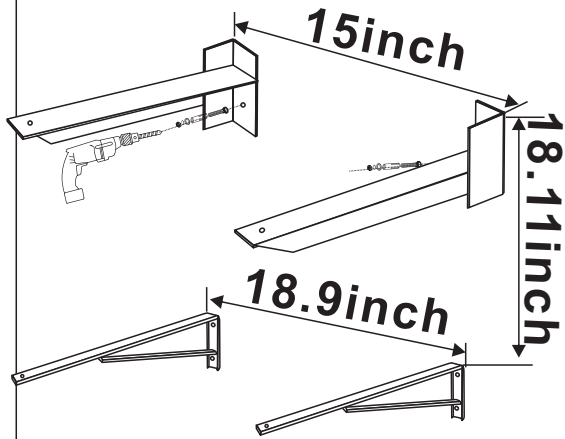

G1924D/G1924DLED
G1932D/G1932DLED

RESIN STONE BATHROOM SINK
INSTALLATION GUIDE

MODEL: G1924D/G1924DLED

Please pay attention to the mounting distance of the bracket!