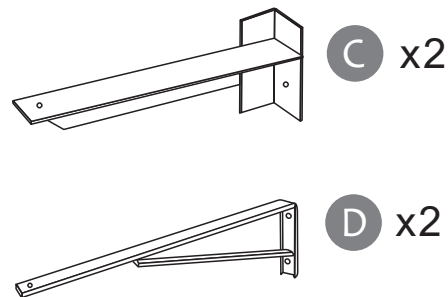

G1924D/G1924DLED
G1932D/G1932DLED

RESIN STONE BATHROOM SINK
 INSTALLATION GUIDE

TOOLS REQUIRED FOR ASSEMBLY

PARTS LIST

DIMENSIONS

MODEL: G1924D/G1924DLED

MODEL: G1932D/G1932DLED

G1924D/G1924DLED
G1932D/G1932DLED

RESIN STONE BATHROOM SINK
INSTALLATION GUIDE

MODEL: G1924D/G1924DLED

Please pay attention to the mounting distance of the bracket!

MODEL: G1932D/G1932DLED

Please pay attention to the mounting distance of the bracket!