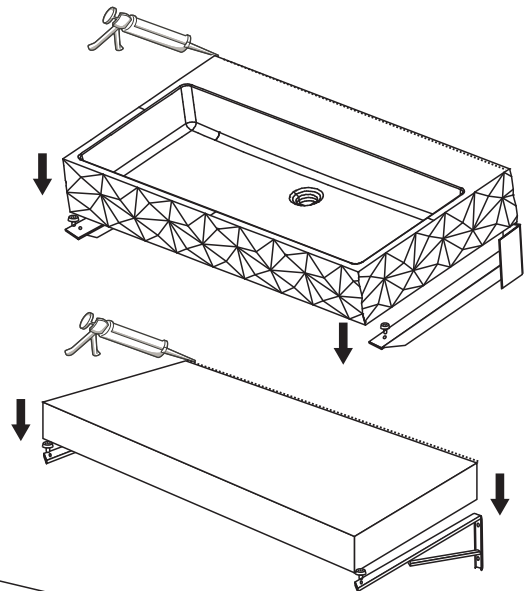

G1924D/G1924DLED
G1932D/G1932DLED

RESIN STONE BATHROOM SINK
 INSTALLATION GUIDE

TOOLS REQUIRED FOR ASSEMBLY

PARTS LIST

DIMENSIONS

MODEL: G1924D/G1924DLED

MODEL: G1932D/G1932DLED

G1924D/G1924DLED
G1932D/G1932DLED

RESIN STONE BATHROOM SINK
INSTALLATION GUIDE

MODEL: G1924D/G1924DLED

Please pay attention to the mounting distance of the bracket!

MODEL: G1932D/G1932DLED

Please pay attention to the mounting distance of the bracket!

Use and Maintenance:

CAUTION: Maximum total shelf load 100 LBS.

When the sink is scratched or dirty, please don't worry, we have equipped you with a special cleaning cloth, you can use it to repair the scratch or clean it.