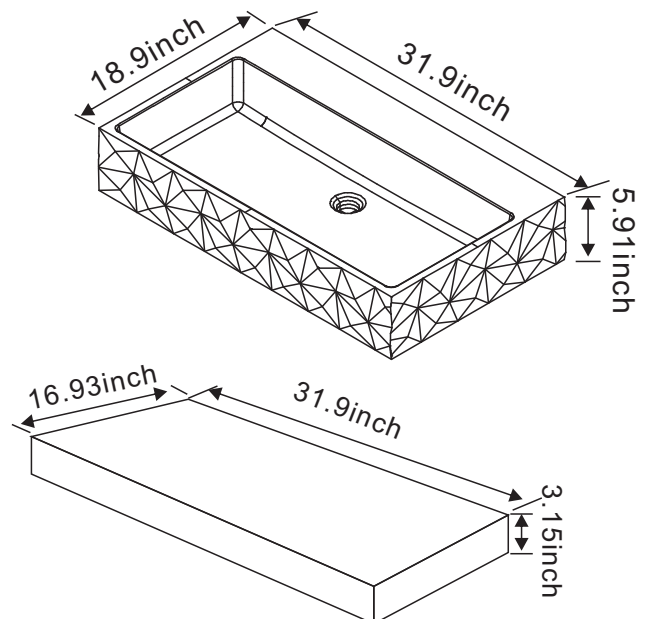

G1924D/G1924DLED
G1932D/G1932DLED

RESIN STONE BATHROOM SINK
 INSTALLATION GUIDE

TOOLS REQUIRED FOR ASSEMBLY

PARTS LIST

DIMENSIONS

MODEL: G1924D/G1924DLED

MODEL: G1932D/G1932DLED

G1924D/G1924DLED
G1932D/G1932DLED

RESIN STONE BATHROOM SINK
INSTALLATION GUIDE

MODEL: G1924D/G1924DLED

Please pay attention to the mounting distance of the bracket!

MODEL: G1932D/G1932DLED

Please pay attention to the mounting distance of the bracket!