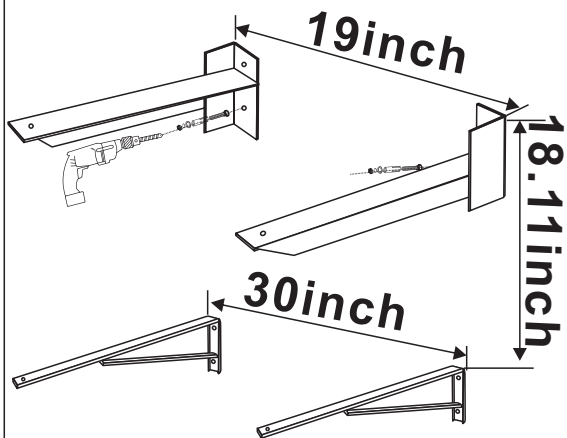

MODEL: G1932D/G1932DLED

Please pay attention to the mounting distance of the bracket!