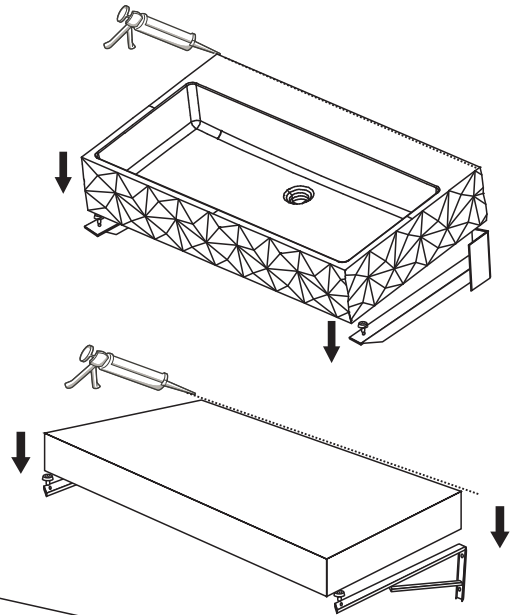

G1924D/G1924DLED
G1932D/G1932DLED

RESIN STONE BATHROOM SINK
 INSTALLATION GUIDE

TOOLS REQUIRED FOR ASSEMBLY

PARTS LIST

DIMENSIONS

MODEL: G1924D/G1924DLED

MODEL: G1932D/G1932DLED

G1924D/G1924DLED
G1932D/G1932DLED

RESIN STONE BATHROOM SINK
INSTALLATION GUIDE

MODEL: G1924D/G1924DLED

Please pay attention to the mounting distance of the bracket!

MODEL: G1932D/G1932DLED

Please pay attention to the mounting distance of the bracket!

Use and Maintenance:

CAUTION: Maximum total shelf load 100 LBS.

When the sink is scratched or dirty, please don't worry, we have equipped you with a special cleaning cloth, you can use it to repair the scratch or clean it.