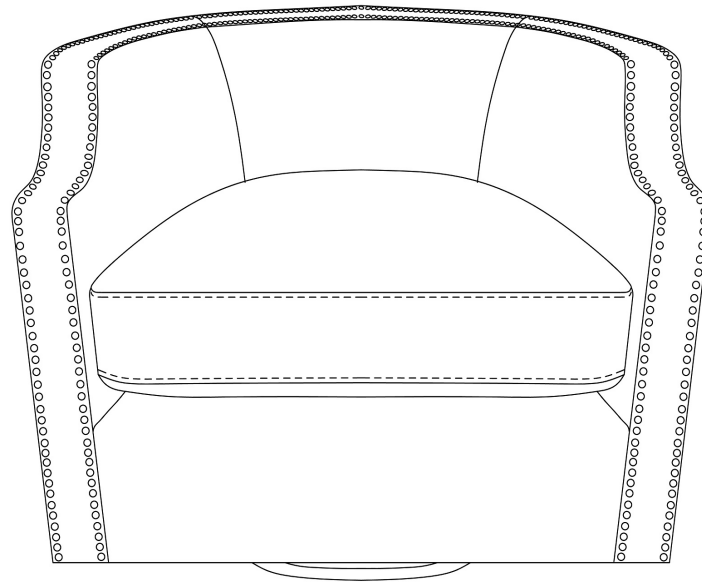

## Glide Swivel Rocker Chair

NOTE: 1: MAXIMUM WEIGHT LIMIT 330LBS