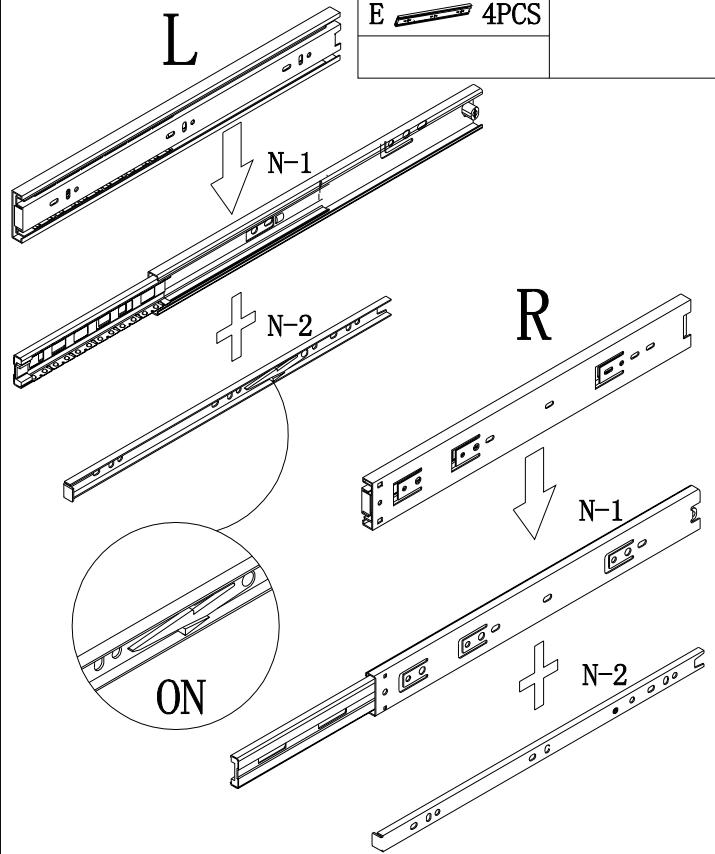

HESEBC045

DIMENSIONS

PARTS LIST

PARTS LIST			HARDWARE LIST		
NO	DESCRIPTION	QTY	NO	DESCRIPTION	QTY
①		1	A		38
②		1	B		38
③		1	C		38
④		1	D		20
⑤		1	E		4
⑥		1	F		60
⑦		1	G		2
⑧		2	H		2
⑨		2			
⑩		2			
⑪		2			
⑫		2			
⑬		2			

ASSEMBLY DIAGRAM

CAUTION: Please confirm the parts list before installation

YOU MAY NEED (NOT SUPPLIED)

INSTALLATIONS

STEP 1

HARDWARE LIST	
B  38PCS	

STEP 2

HARDWARE LIST	
D  20PCS	

STEP 3

HARDWARE LIST	
E  4PCS	

STEP 4

HARDWARE LIST	
F  12PCS	

STEP 5

HARDWARE LIST

A		6PCS
C		6PCS

STEP 6

HARDWARE LIST

A		6PCS
C		6PCS

STEP 7

HARDWARE LIST

A		13PCS
C		13PCS
H		1PCS
F		10PCS

STEP 8

HARDWARE LIST

A		13PCS	
C		13PCS	
H		1PCS	
F		10PCS	