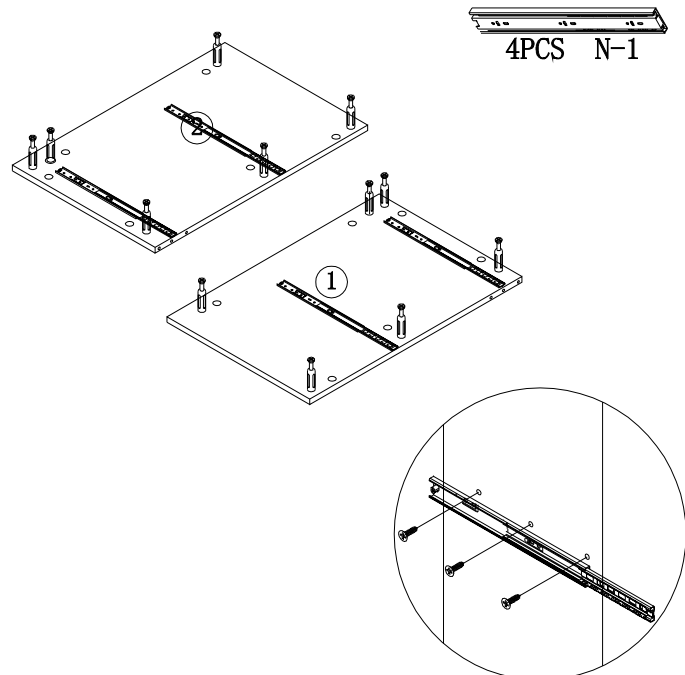

HESEBC045

DIMENSIONS

PARTS LIST

PARTS LIST			HARDWARE LIST		
NO	DESCRIPTION	QTY	NO	DESCRIPTION	QTY
①		1	A		38
②		1	B		38
③		1	C		38
④		1	D		20
⑤		1	E		4
⑥		1	F		60
⑦		1	G		2
⑧		2	H		2
⑨		2			
⑩		2			
⑪		2			
⑫		2			
⑬		2			

ASSEMBLY DIAGRAM

CAUTION: Please confirm the parts list before installation

YOU MAY NEED (NOT SUPPLIED)

INSTALLATIONS

STEP 1

HARDWARE LIST	
B  38PCS	

STEP 2

HARDWARE LIST	
D  20PCS	

STEP 3

HARDWARE LIST	
E  4PCS	

STEP 4

HARDWARE LIST	
F  12PCS	

STEP 5

HARDWARE LIST

A		6PCS
C		6PCS

STEP 6