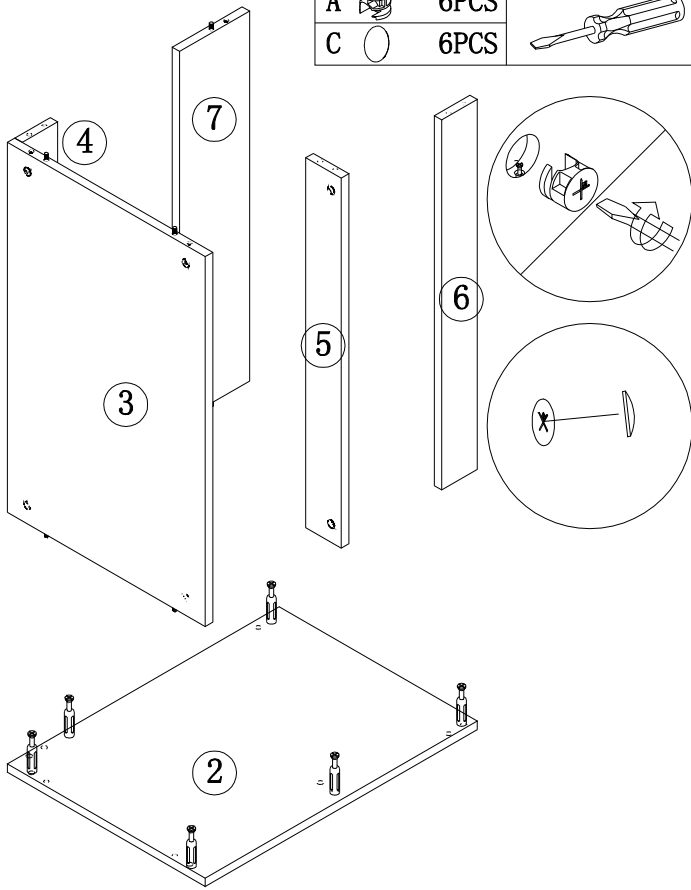

HESEBC045

DIMENSIONS

PARTS LIST

PARTS LIST			HARDWARE LIST		
NO	DESCRIPTION	QTY	NO	DESCRIPTION	QTY
①		1	A		38
②		1	B		38
③		1	C		38
④		1	D		20
⑤		1	E		4
⑥		1	F		60
⑦		1	G		2
⑧		2	H		2
⑨		2			
⑩		2			
⑪		2			
⑫		2			
⑬		2			

ASSEMBLY DIAGRAM

CAUTION: Please confirm the parts list before installation

YOU MAY NEED (NOT SUPPLIED)

INSTALLATIONS

STEP 1

HARDWARE LIST	
B  38PCS	

STEP 2

HARDWARE LIST	
D  20PCS	

STEP 3

HARDWARE LIST	
E  4PCS	

STEP 4

HARDWARE LIST	
F  12PCS	

STEP 5

HARDWARE LIST

A		6PCS
C		6PCS

STEP 6

HARDWARE LIST

A		6PCS
C		6PCS

STEP 7

HARDWARE LIST

A		13PCS
C		13PCS
H		1PCS
F		10PCS

STEP 8

HARDWARE LIST

A		13PCS	
C		13PCS	
H		1PCS	
F		10PCS	