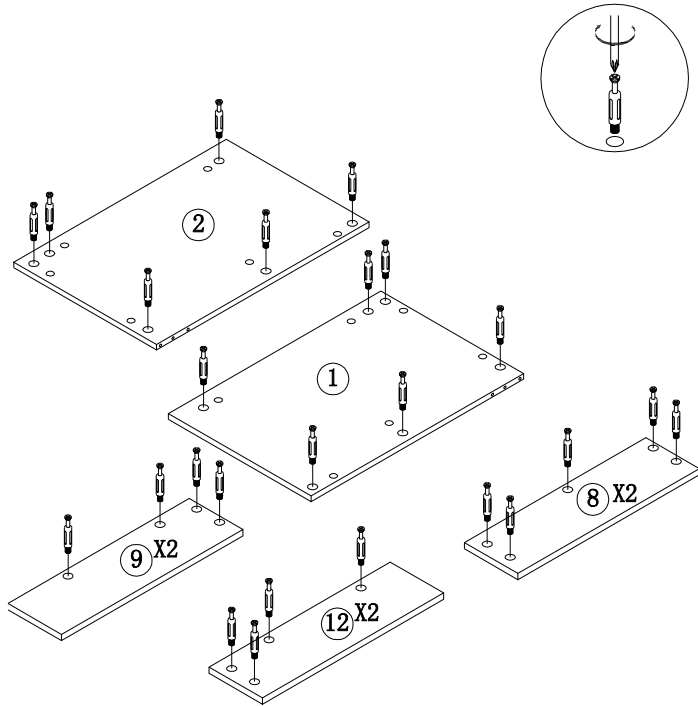

HESEBC045

DIMENSIONS

PARTS LIST

PARTS LIST			HARDWARE LIST		
NO	DESCRIPTION	QTY	NO	DESCRIPTION	QTY
①		1	A		38
②		1	B		38
③		1	C		38
④		1	D		20
⑤		1	E		4
⑥		1	F		60
⑦		1	G		2
⑧		2	H		2
⑨		2			
⑩		2			
⑪		2			
⑫		2			
⑬		2			

ASSEMBLY DIAGRAM

CAUTION: Please confirm the parts list before installation

YOU MAY NEED (NOT SUPPLIED)

INSTALLATIONS

STEP 1

HARDWARE LIST	
B  38PCS	

STEP 2

HARDWARE LIST	
D  20PCS	

STEP 3

HARDWARE LIST	
E  4PCS	

STEP 4

HARDWARE LIST	
F  12PCS	

STEP 5

HARDWARE LIST

A		6PCS
C		6PCS

STEP 6

HARDWARE LIST

A		6PCS
C		6PCS

STEP 7

HARDWARE LIST

A		13PCS
C		13PCS
H		1PCS
F		10PCS

STEP 8

HARDWARE LIST

A		13PCS	
C		13PCS	
H		1PCS	
F		10PCS	