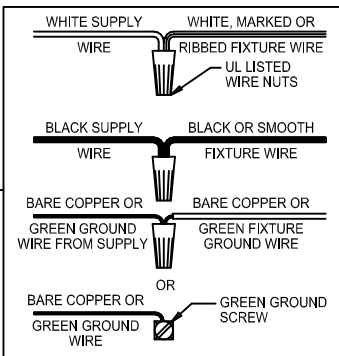

Assembly & Installation Instructions

CAUTION: Read instructions carefully and turn electricity off at main circuit breaker panel before beginning installation.

*****
WARNING - If any Special Control Devices are used with this Fixture, Follow the Instructions Carefully to assure full compliance with N.E.C. requirements. If there are any questions, contact a Qualified Electrical Contractor.
WARNING - This product contains chemicals known to the State of California to cause cancer, birth defects and /or other reproductive harm. Thoroughly wash hands after installing, handling, cleaning, or otherwise touching this product.
CAUTION - All glass is fragile, use care when handling Glass component(s) and or Lamp(s).
*****

ASSEMBLY STEPS:
PASOS PARA ENSAMBLAR:
MODE D'ASSEMBLAGE:

1. E → A
2. B,A → C
3. K → J
4. L,M → N
5. F → G
6. D,H → A

**B,C & G
(NOT FURNISHED)
(NO INCLUIDA)
(NON FOURNIE)**