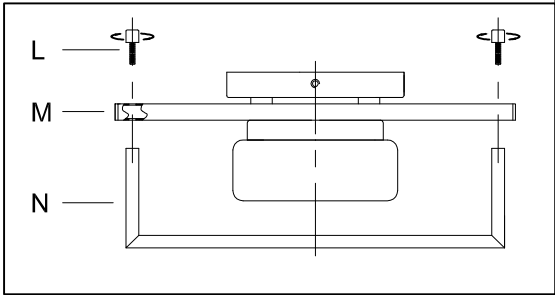

Assembly & Installation Instructions

CAUTION: Read instructions carefully and turn electricity off at main circuit breaker panel before beginning installation.

WARNING - If any Special Control Devices are used with this Fixture, Follow the Instructions Carefully to assure full compliance with N.E.C. requirements. If there are any questions, contact a Qualified Electrical Contractor.
WARNING - This product contains chemicals known to the State of California to cause cancer, birth defects and /or other reproductive harm. Thoroughly wash hands after installing, handling, cleaning, or otherwise touching this product.
CAUTION - All glass is fragile, use care when handling Glass component(s) and or Lamp(s).

ASSEMBLY STEPS:
PASOS PARA ENSAMBLAR:
MODE D'ASSEMBLAGE:

1. E → A
2. B,A → C
3. K → J
4. L,M → N
5. F → G
6. D,H → A

**B,C & G
 (NOT FURNISHED)
 (NO INCLUIDA)
 (NON FOURNIE)**

Instructions d'Assemblage et Installation