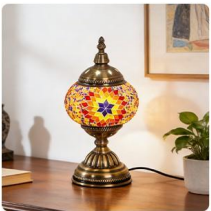

PRODUCT DIMENSION

Desk

Bedside

Dining table

Recommended use cases

E26 BASE X1

MAX 60W PER BULB, 110V
(INCLUDES 1 WARM LIGHT BULB)

PRODUCT WEIGHT: 2.43 IB