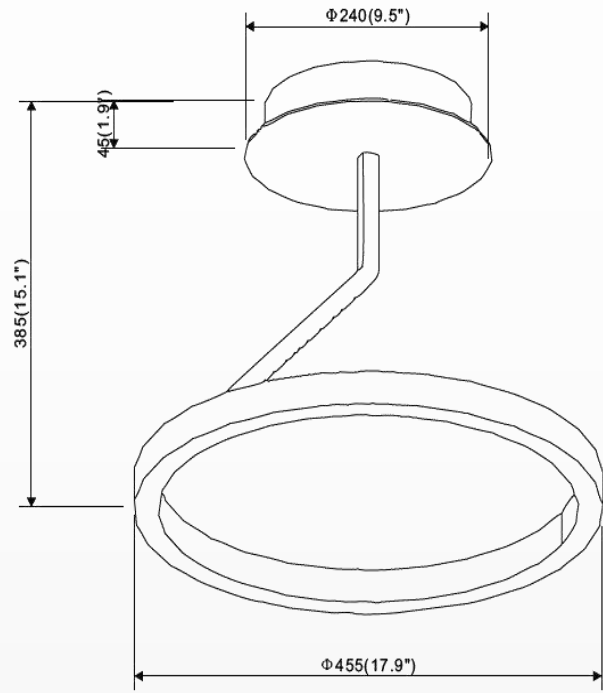

LIGHTING

Semi-Flushmount Lights

SPECIFICATION

- Dimension: 17.9"×15.1"
- Wattage: 28W
- Voltage: 120V
- Temp: 3000K
- Lumens: 1400LM
- Dimmable: ELV , DIMMING 5%-100%
- CRI: > 80
- Material : Iron+Aluminum+Acrylic
- Lifespan : 50000hs
- Warranty: 3 years
- Operation temperature : -20°C-40°C

AVAILABLE FINISH

WHAT'S IN THE BOX:

mounting bracket; plastic anchors;
anchor screws; outlet screws;
wire connectors, ground screw,
canopy screw, gloves