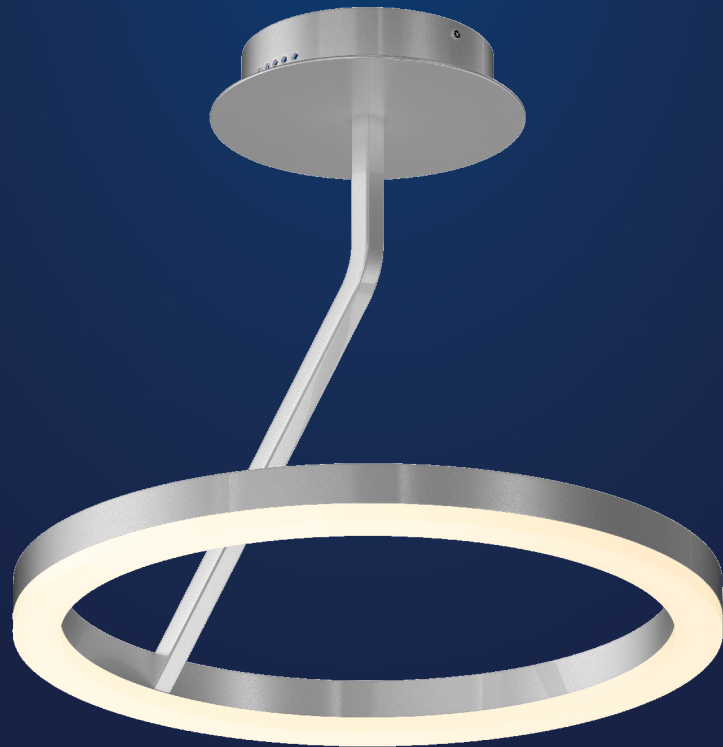

LIGHTING

Semi-Flushmount Lights

SPECIFICATION

- Dimension: 17.9"×15.1"
- Wattage: 28W
- Voltage: 120V
- Temp: 3000K
- Lumens: 1400LM
- Dimmable: ELV , DIMMING 5%-100%
- CRI: > 80
- Material : Iron+Aluminum+Acrylic
- Lifespan : 50000hs
- Warranty: 3 years
- Operation temperature : -20°C-40°C

AVAILABLE FINISH

WHAT'S IN THE BOX:

mounting bracket; plastic anchors;
anchor screws; outlet screws;
wire connectors, ground screw,
canopy screw, gloves