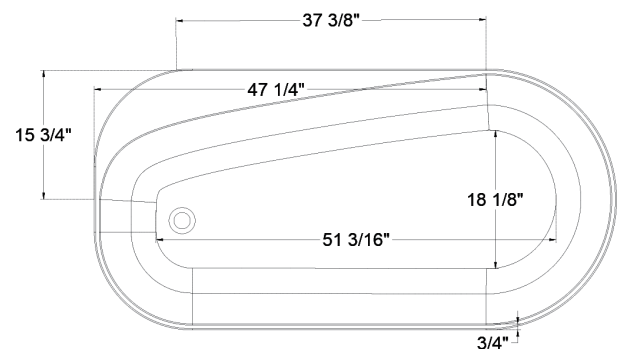

# DIMENSION DETAILS

### O-63MW-SB969

Front View

Side View

Bottom view

Top View