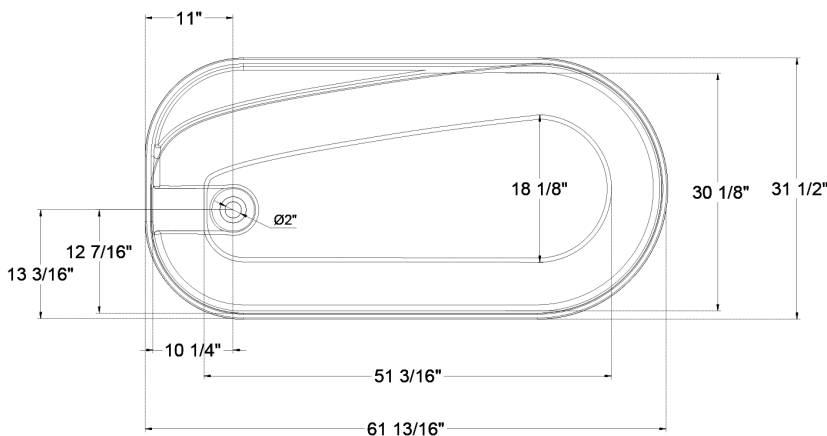

# DIMENSION DETAILS

## SOILD SURFACE BUILD-IN BATHTUB

### O-63MW-SB969

Front View

Side View

Bottom view

Top View