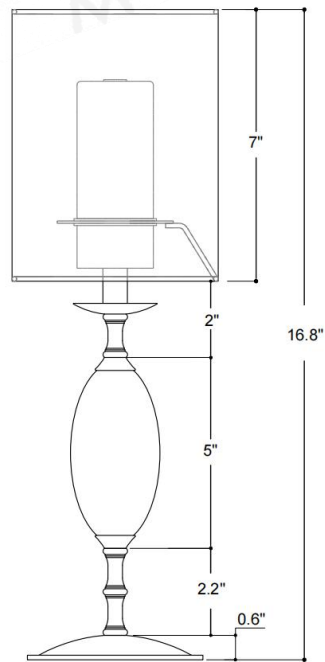

ITEM: 6700-0020

Overall Dimensions

Height: 16.8"

Diameter: 5.3"

TOP VIEW

FRONT VIEW