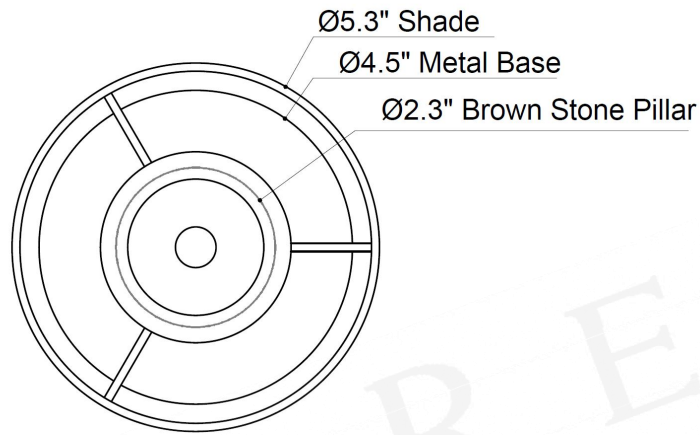

ITEM: 6700-0020

Overall Dimensions

Height: 16.8"

Diameter: 5.3"

TOP VIEW

FRONT VIEW