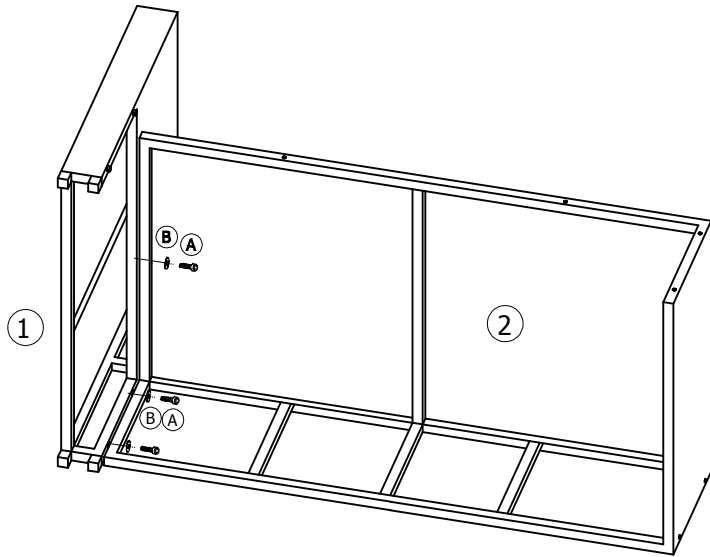

PREPARATION

Before beginning assembly of product, make sure all parts are present. Compare parts with package contents list and hardware contents list.

If any part is missing or damaged, do not attempt to assemble the product.

Estimated Assembly Time: 45 minutes.

Tools Required for Assembly (included): Allen Key and Open end wrench

1