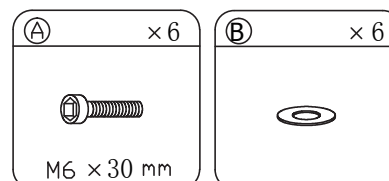

PREPARATION

Before beginning assembly of product, make sure all parts are present. Compare parts with package contents list and hardware contents list.

If any part is missing or damaged, do not attempt to assemble the product.

Estimated Assembly Time: 45 minutes.

Tools Required for Assembly (included): Allen Key and Open end wrench

1

2