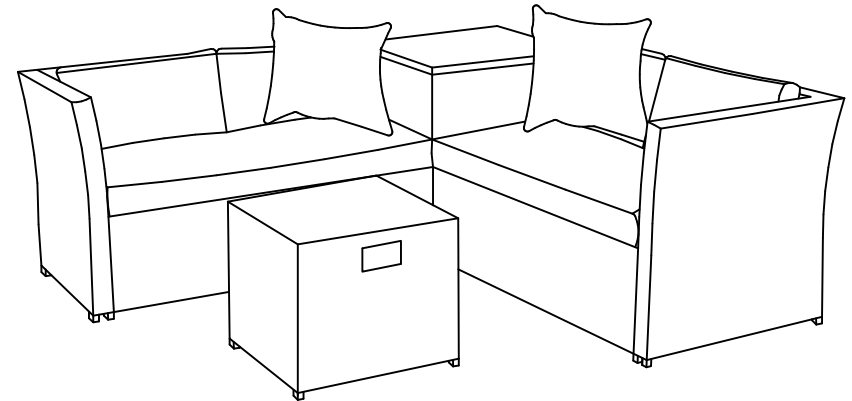

Part List and Hardware List

PIECE	DESCRIPTION	PICTURE	QUANTITY
1	Left corner sofa side		1X
2	Left corner sofa seat		1X
3	Left corner sofa back		1X
4	Right corner sofa side		1X
5	Right corner sofa seat		1X
6	Right corner sofa back		1X
7	Storage Base		1X
8	Storage Short Side		2X
9	Storage Long Side		2X
10	Storage Top		1X
11	Table Top		1X
12	Table Side		2X
13	Table Back Side		1X
14	Table Base		1X
15	Table Apron		1X
A	Allen bolt(M6x30 mm)		42X
B	Flat washer		42X
C	Tapping screw(Ø3x16 mm)		12X
D	Gas spring		2X
E	Allen key		1X
F	Open end wrench		1X

Product Dimensions:

57.5" x 31.5" x 26" H (Sofa)

29" x 29" x 24.8" H (Storage)

22.8" x 22.8" x 16.1" H (Table)

Weight Capacity: 550lbs(twoperson seat)

WARNING:DO NOT STAND ON CHAIR

PREPARATION

Before beginning assembly of product, make sure all parts are present. Compare parts with package contents list and hardware contents list.