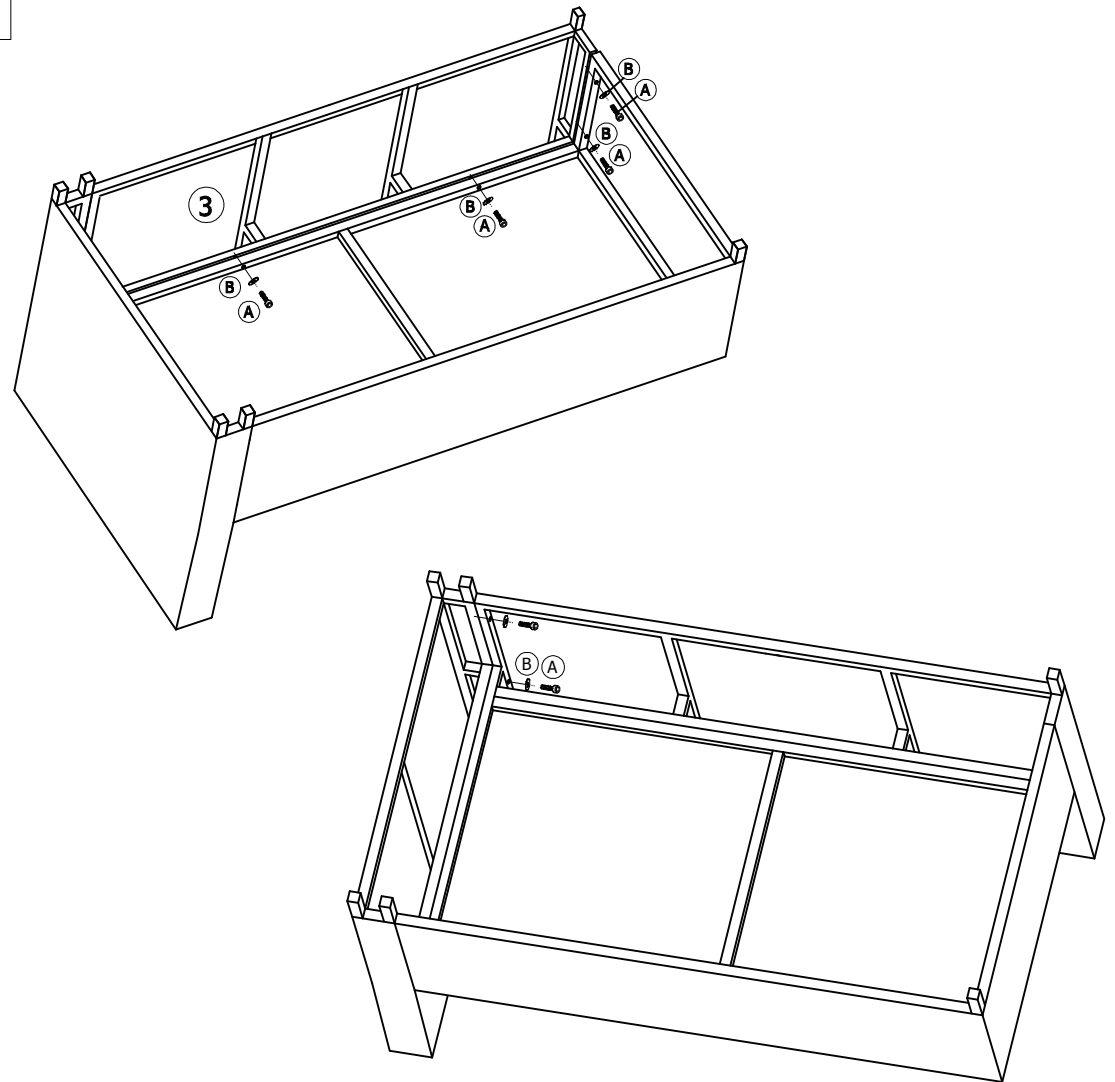

PREPARATION

Before beginning assembly of product, make sure all parts are present. Compare parts with package contents list and hardware contents list.

If any part is missing or damaged, do not attempt to assemble the product.

Estimated Assembly Time: 45 minutes.

Tools Required for Assembly (included): Allen Key and Open end wrench

1

2