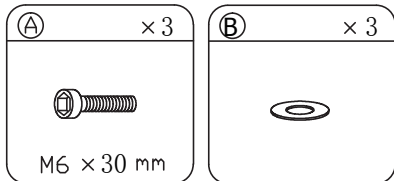

PREPARATION

Before beginning assembly of product, make sure all parts are present. Compare parts with package contents list and hardware contents list.

If any part is missing or damaged, do not attempt to assemble the product.

Estimated Assembly Time: 45 minutes.

Tools Required for Assembly (included): Allen Key and Open end wrench

1