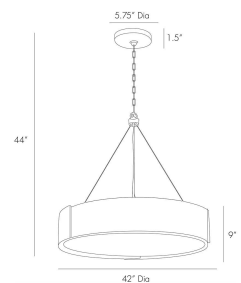

## DANTE LARGE CHANDELIER

89702

Antique Brass, Frosted  
Acrylic

H: 44 IN

Dia: 42.0 IN

Adding intrigue to simplistic design is an effortless feat in our Dante chandelier. From the suspended pendant to overlapping antique brass bands across the side, every design feature is spot on. A frosted acrylic diffuser tones down the glow of five hidden lights. Additional chain available (CHN-129). Certified for damp locations and intended for interior use.