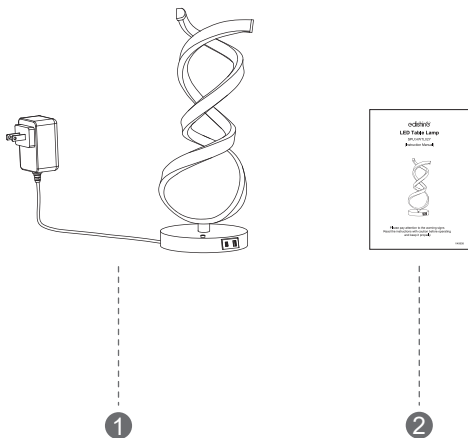

CAUTION

1. Before assembly, place all parts out on a clean flat surface and inspect each part for defects that may have occurred during shipping.
2. Inspect wire insulation for any cuts, abrasions or exposed copper that may have resulted during shipping. If there are any defects in the wire, DO NOT continue to assemble. Please send an email to our Customer Service immediately.
3. Consult a qualified electrician if you have any electrical questions.
4. Never drape clothes over the lamp.
5. To reduce the likelihood of tipping over, we recommend don't place the lamp at the edge of table and keep children and pets away.
6. To prevent children from suffocating and choking, keep them away from packing materials.
7. Please keep this manual and hand it over when you transfer the product.

Packing List