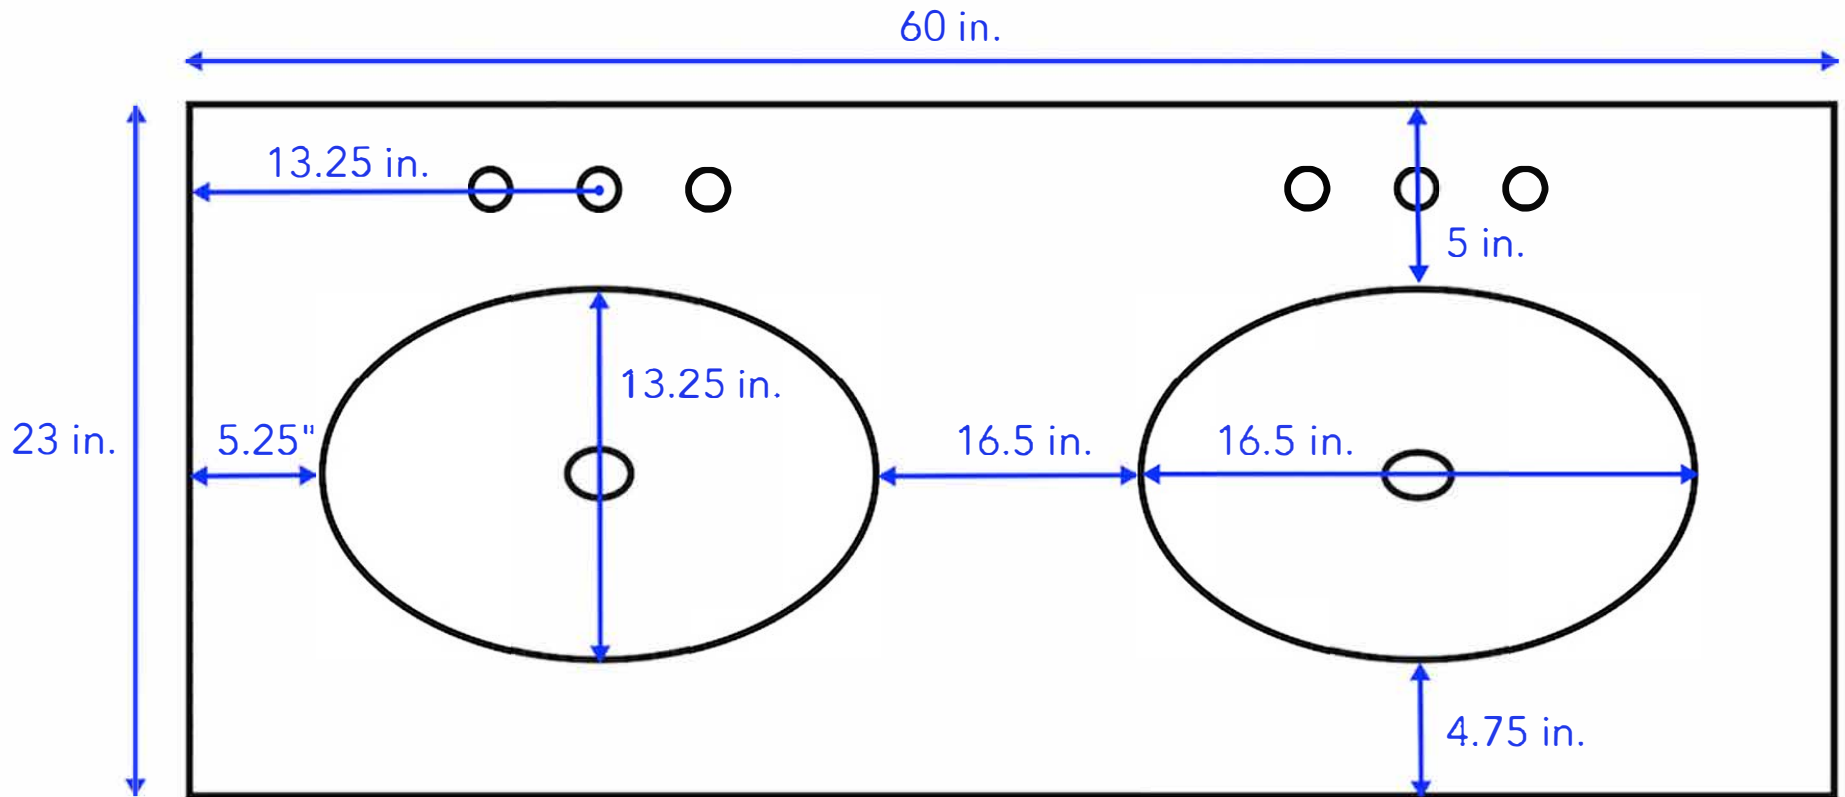

# 60-inch Double Vanity Top View

All measurements are approximate and rounded to the nearest quarter-inch.  
Please allow for a slight margin of error.