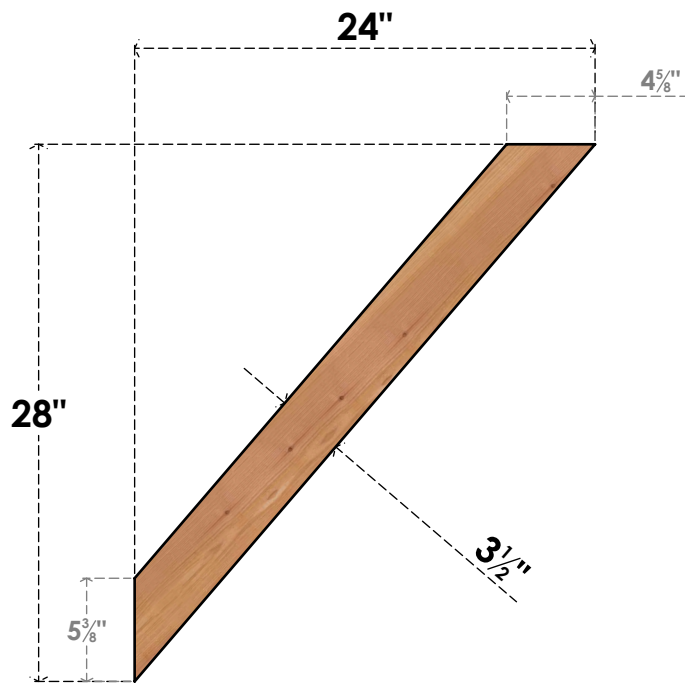

BRC04X24X28TRA00SWR

3 1/2"W X 24"D X 28"H TRADITIONAL SMOOTH BRACE, WESTERN RED CEDAR

SIDE

FRONT

EKENA MILLWORK
 2300 WEST MAIN ST.
 CLARKSVILLE, TX 75426
 TOLL FREE: 866-607-0453
 WWW.EKENAMILLWORK.COM

NOTES