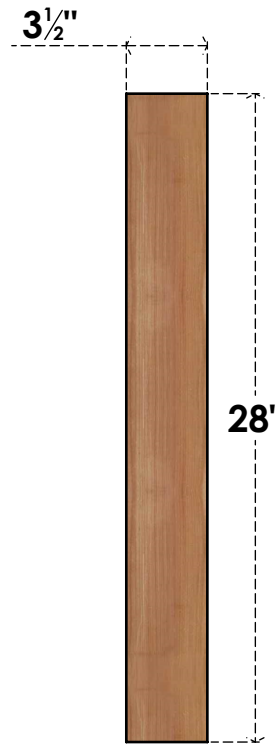

BRC04X24X28TRA00SWR

3 1/2"W X 24"D X 28"H TRADITIONAL SMOOTH BRACE, WESTERN RED CEDAR

SIDE

FRONT

EKENA MILLWORK
 2300 WEST MAIN ST.
 CLARKSVILLE, TX 75426
 TOLL FREE: 866-607-0453
 WWW.EKENAMILLWORK.COM

NOTES

1. INSTALLATION TO BE COMPLETED IN ACCORDANCE WITH MANUFACTURER'S SPECIFICATIONS.
2. DRAWING MAY NOT BE TO SCALE
3. THIS DRAWING IS INTENDED FOR DESIGN AND PLANNING PURPOSES ONLY.
4. ALL INFORMATION CONTAINED HEREIN WAS CURRENT AT THE TIME OF DEVELOPMENT BUT MUST BE REVIEWED AND APPROVED BY THE PRODUCT MANUFACTURER TO BE CONSIDERED ACCURATE.
5. PRODUCTS ARE NOT KILN DRIED. THIS ITEM IS UNIQUE AND WILL CONTAIN THE NATURAL VARIATIONS THAT THE WOOD SPECIES OFFERS. THIS MAY RESULT IN VARIATIONS UP TO 1/4"