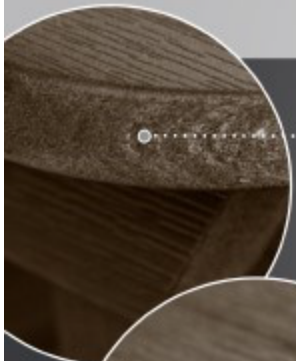

Looks like real
cut wood

Looks like
melted plastic

CUT APPEARANCE

natureTex®
wood grain

Wax-like
with creases

SURFACE TEXTURE

Smooth, routed
edges

Sharp, unfinished
edges