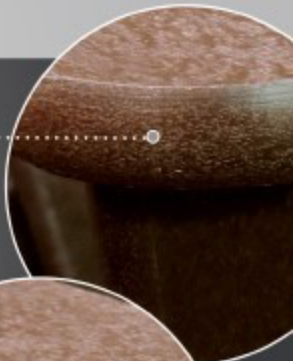

Looks like real
cut wood

Looks like
melted plastic

CUT APPEARANCE

natureTex®
wood grain

Wax-like
with creases

SURFACE TEXTURE

Smooth, routed
edges

Sharp, unfinished
edges