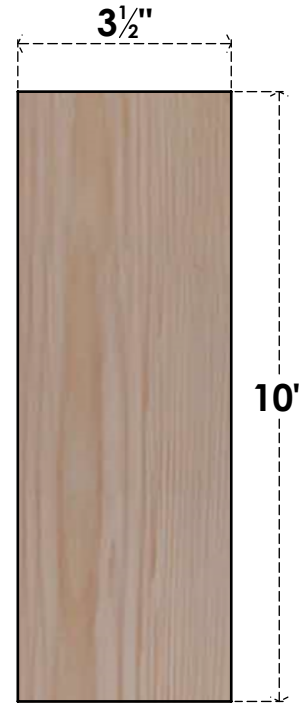

BRC04X06X10TRA00SDF

3 1/2"W X 6"D X 10"H TRADITIONAL SMOOTH BRACE, DOUGLAS FIR

SIDE

FRONT

EKENA MILLWORK
2300 WEST MAIN ST.
CLARKSVILLE, TX 75426
TOLL FREE: 866-607-0453
WWW.EKENAMILLWORK.COM

NOTES

1. INSTALLATION TO BE COMPLETED IN ACCORDANCE WITH MANUFACTURER'S SPECIFICATIONS.
2. DRAWING MAY NOT BE TO SCALE
3. THIS DRAWING IS INTENDED FOR DESIGN AND PLANNING PURPOSES ONLY.
4. ALL INFORMATION CONTAINED HEREIN WAS CURRENT AT THE TIME OF DEVELOPMENT BUT MUST BE REVIEWED AND APPROVED BY THE PRODUCT MANUFACTURER TO BE CONSIDERED ACCURATE.
5. PRODUCTS ARE NOT KILN DRIED. THIS ITEM IS UNIQUE AND WILL CONTAIN THE NATURAL VARIATIONS THAT THE WOOD SPECIES OFFERS. THIS MAY RESULT IN VARIATIONS UP TO 1/4"