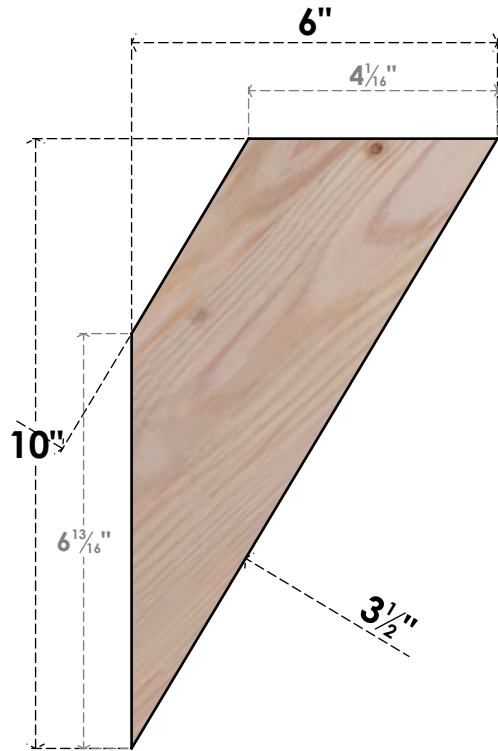

BRC04X06X10TRA00SDF

3 1/2"W X 6"D X 10"H TRADITIONAL SMOOTH BRACE, DOUGLAS FIR

SIDE

FRONT

EKENA MILLWORK
2300 WEST MAIN ST.
CLARKSVILLE, TX 75426
TOLL FREE: 866-607-0453
WWW.EKENAMILLWORK.COM

NOTES

1. INSTALLATION TO BE COMPLETED IN ACCORDANCE WITH MANUFACTURER'S SPECIFICATIONS.
2. DRAWING MAY NOT BE TO SCALE
3. THIS DRAWING IS INTENDED FOR DESIGN AND PLANNING PURPOSES ONLY.
4. ALL INFORMATION CONTAINED HEREIN WAS CURRENT AT THE TIME OF DEVELOPMENT BUT MUST BE REVIEWED AND APPROVED BY THE PRODUCT MANUFACTURER TO BE CONSIDERED ACCURATE.
5. PRODUCTS ARE NOT KILN DRIED. THIS ITEM IS UNIQUE AND WILL CONTAIN THE NATURAL VARIATIONS THAT THE WOOD SPECIES OFFERS. THIS MAY RESULT IN VARIATIONS UP TO 1/4"