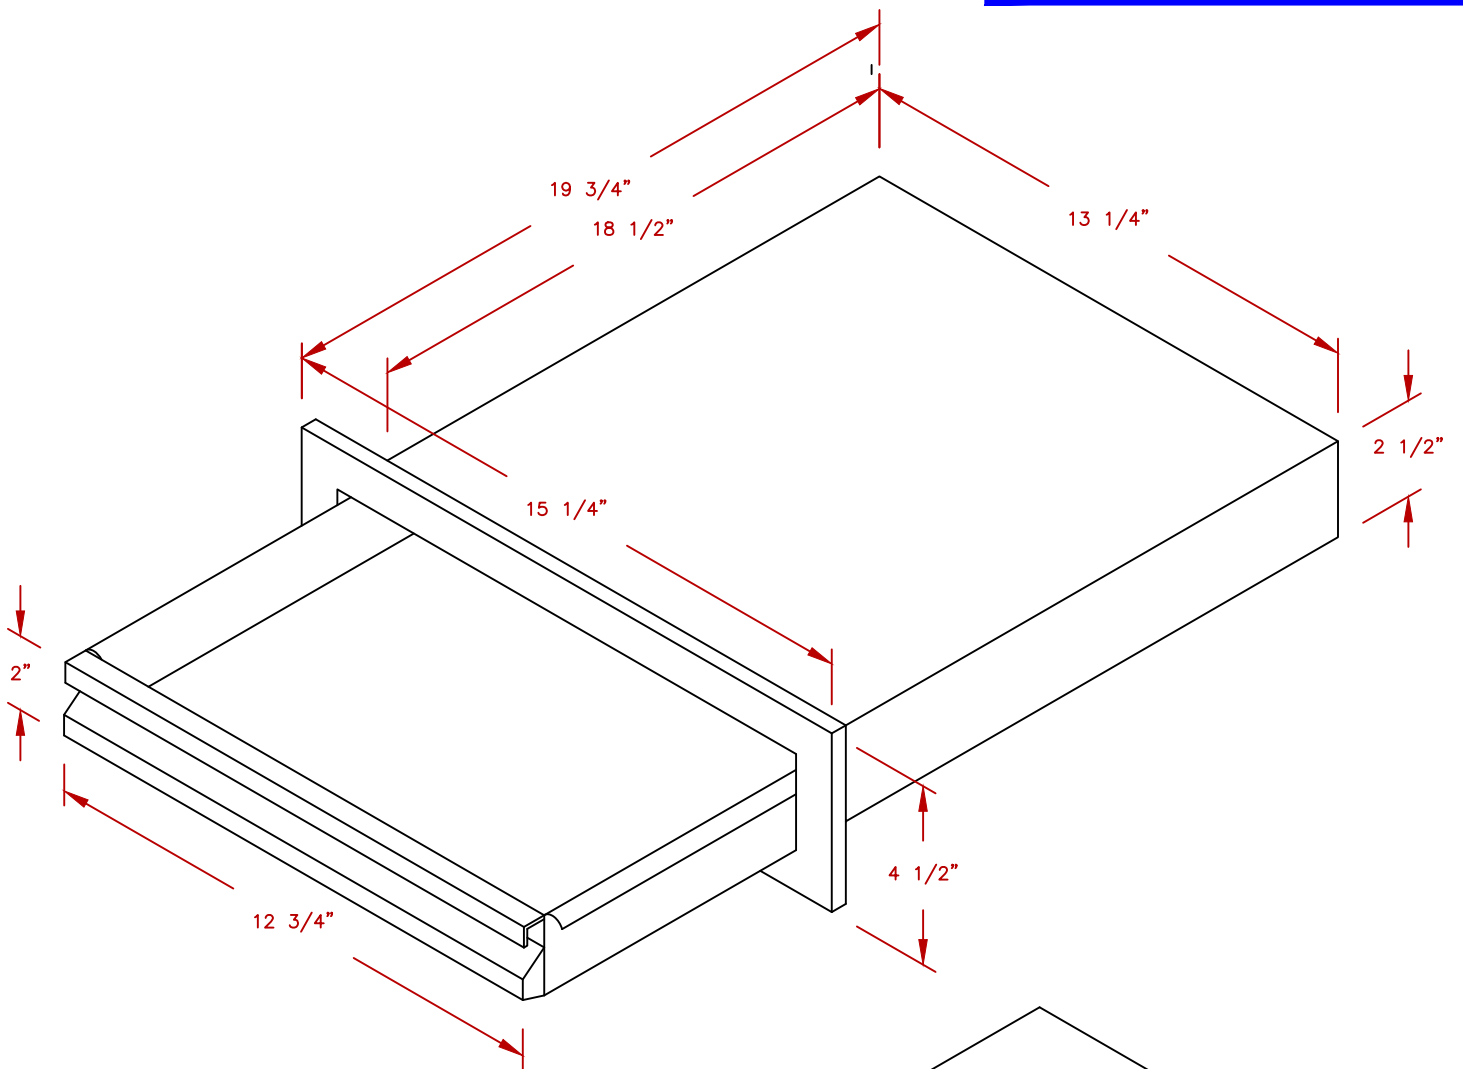

LINE	BBQ LINE
MODEL	GRIDDLE W/ STORAGE
NUM	

CUT OUT DIMENSIONS

NOTE:  
DUE TO OUR CONTINUOUS IMPROVEMENT PROGRAM, ALL MODELS  
AND SPECIFICATIONS ARE SUBJECT TO CHANGE WITHOUT NOTICE.

	TITLE 2021 BARBECUE LINE GRILL ACCESORIES GRIDDLE W/ STORAGE	
	SCALE:	DWG NO. BBQ07862P
REVISED	REV. DESCR.	DATE 12/8/2020