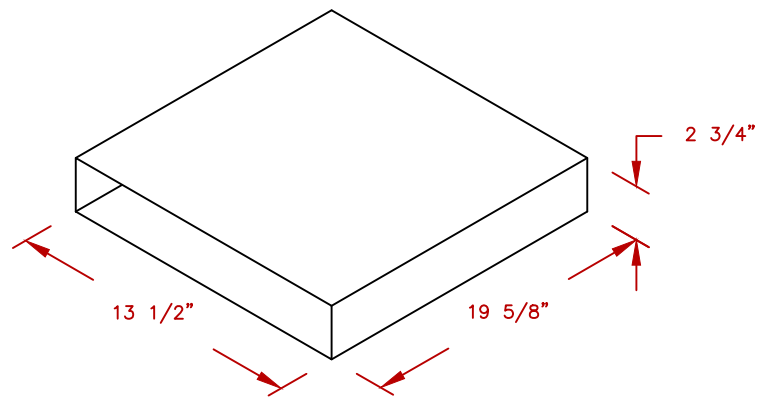

LINE	BBQ LINE
MODEL	GRIDDLE W/ STORAGE
NUM	

CUT OUT DIMENSIONS

NOTE:  
DUE TO OUR CONTINUOUS IMPROVEMENT PROGRAM, ALL MODELS  
AND SPECIFICATIONS ARE SUBJECT TO CHANGE WITHOUT NOTICE.

	TITLE 2021 BARBECUE LINE GRILL ACCESORIES GRIDDLE W/ STORAGE	
	SCALE:	DWG NO. BBQ07862P
REVISED	REV. DESCR.	DATE 12/8/2020