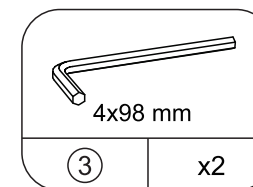

Ⓐ x4

Ⓑ x4

Ⓕ x4

Ⓖ x4

Ⓗ x4

Allen Key / Clé Allen

1 **x4**

2 **x4**

3 **x4**

4

x4

EN

Return / Damage Claim Instructions

- ⚠ **DO NOT discard the box / original packaging.**
In case a return is required, the item must be returned in original box. Without this your return will not be accepted.
- ⚠ **Take a photo of the box markings.**
A photo of the markings (text) on the side of the box is required in case a part is needed for replacement. This helps our staff identify your product number to ensure you receive the correct parts.
- ⚠ **Take a photo of the damaged part (if applicable).**
A photo of the damage is always required to file a claim and get your replacement or refund processed quickly. Please make sure you have the box even if it is damaged.
- ⚠ **Send us an email with the images requested.**
Email us directly from marketplace where your item was purchased with the attached images and a description of your claim.