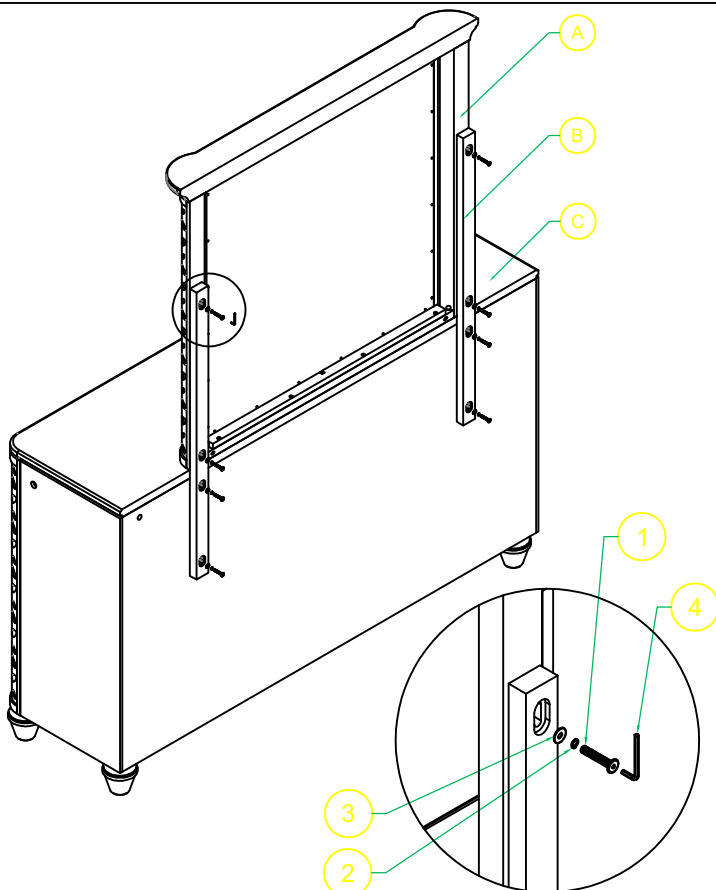

ASSEMBLY INSTRUCTIONS

ITEM NUMBER: F2466-50

DESCRIPTION : MIRROR

Thank you for purchasing this quality product.

Please read instructions carefully prior to assembly.

Check carefully for small parts which may have come loose during transportation inside all the boxes. Remove from boxes and place all parts and components on soft surface such as carpet, blanket or furniture pad. Identify and verify all parts and hardware as specified below.

PARTS LIST

No	Description	Outlook	Q.ty
A	Mirror		1
B	Mirror support		4

Hardware List For Mirror

No.	Description	Outlook	Size	Q.ty
1	Bolt		1/4"x1.1/2"	8
2	Spring washer		1/4"x1/2"	8
3	Flat washer		1/4x3/4"	8
4	Allen Key		1/4"x3"	1

Assembly Tips:

-This assembly may require additional help (2 person set up)

Assembly Completed

ASSEMBLY INSTRUCTIONS

ITEM NUMBER: F2466-50

DESCRIPTION : MIRROR

ADDITIONAL ASSEMBLY INFORMATION

ELECTRICAL CONNECTION DIAGRAM.

ASSEMBLED PRODUCT SPECIFICATIONS AND DIMENSIONS

ASSEMBLY INSTRUCTIONS

ITEM NUMBER: F2466-50

DESCRIPTION : MIRROR

Caution: Please read instructions thoroughly before unpacking assembly parts. Sharp exposed staple tips can cause injury, therefore, for your protection, please remove any exposed staples used in packing.