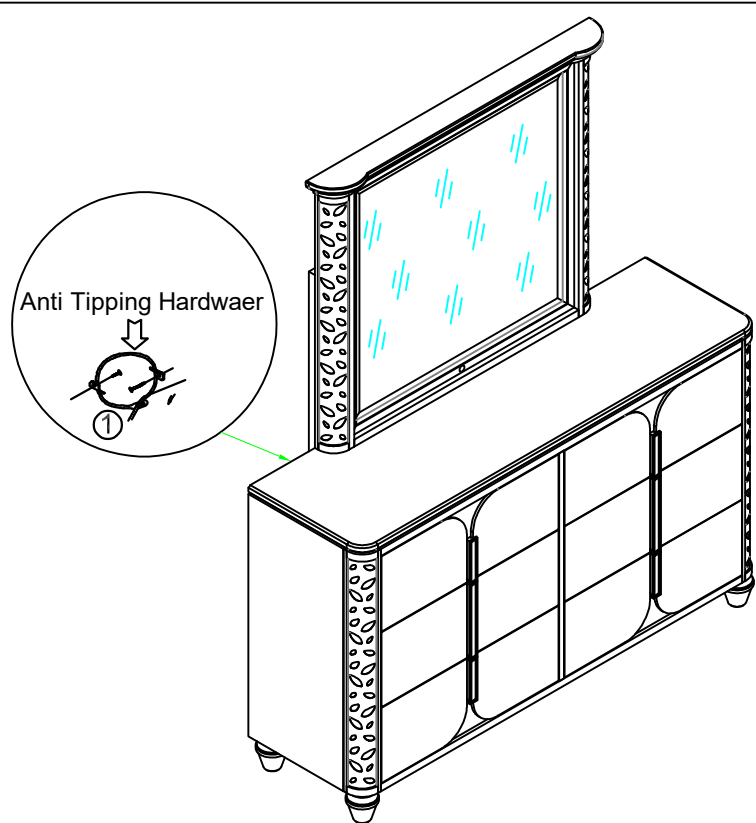

ASSEMBLY INSTRUCTIONS

ITEM NUMBER: F2466-50

DESCRIPTION : MIRROR

Thank you for purchasing this quality product.

Please read instructions carefully prior to assembly.

Check carefully for small parts which may have come loose during transportation inside all the boxes. Remove from boxes and place all parts and components on soft surface such as carpet, blanket or furniture pad. Identify and verify all parts and hardware as specified below.

PARTS LIST

No	Description	Outlook	Q.ty
A	Mirror		1
B	Mirror support		4

Hardware List For Mirror

No.	Description	Outlook	Size	Q.ty
1	Bolt		1/4"x1.1/2"	8
2	Spring washer		1/4"x1/2"	8
3	Flat washer		1/4x3/4"	8
4	Allen Key		1/4"x3"	1

Assembly Tips:

-This assembly may require additional help (2 person set up)

Assembly Completed

ASSEMBLY INSTRUCTIONS

ITEM NUMBER: F2466-50

DESCRIPTION : MIRROR

ADDITIONAL ASSEMBLY INFORMATION

ELECTRICAL CONNECTION DIAGRAM.

ASSEMBLED PRODUCT SPECIFICATIONS AND DIMENSIONS

ASSEMBLY INSTRUCTIONS

ITEM NUMBER: F2466-50

DESCRIPTION : MIRROR

Caution: Please read instructions thoroughly before unpacking assembly parts. Sharp exposed staple tips can cause injury, therefore, for your protection, please remove any exposed staples used in packing.