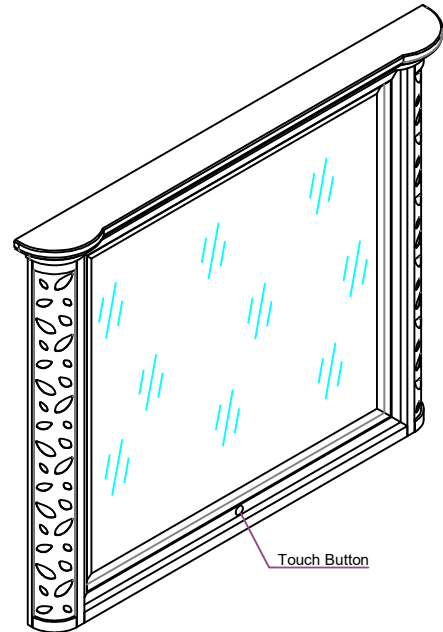

ASSEMBLY INSTRUCTIONS

ITEM NUMBER: F2466-50

DESCRIPTION : MIRROR

Thank you for purchasing this quality product.

Please read instructions carefully prior to assembly.

Check carefully for small parts which may have come loose during transportation inside all the boxes. Remove from boxes and place all parts and components on soft surface such as carpet, blanket or furniture pad. Identify and verify all parts and hardware as specified below.

PARTS LIST

No	Description	Outlook	Q.ty
A	Mirror		1
B	Mirror support		4

Hardware List For Mirror

No.	Description	Outlook	Size	Q.ty
1	Bolt		1/4"x1.1/2"	8
2	Spring washer		1/4"x1/2"	8
3	Flat washer		1/4x3/4"	8
4	Allen Key		1/4"x3"	1

Assembly Tips:

-This assembly may require additional help (2 person set up)

Assembly Completed

ASSEMBLY INSTRUCTIONS

ITEM NUMBER: F2466-50

DESCRIPTION : MIRROR

ADDITIONAL ASSEMBLY INFORMATION

ELECTRICAL CONNECTION DIAGRAM.

ASSEMBLED PRODUCT SPECIFICATIONS AND DIMENSIONS

ASSEMBLY INSTRUCTIONS

ITEM NUMBER: F2466-50

DESCRIPTION : MIRROR

Caution: Please read instructions thoroughly before unpacking assembly parts. Sharp exposed staple tips can cause injury, therefore, for your protection, please remove any exposed staples used in packing.