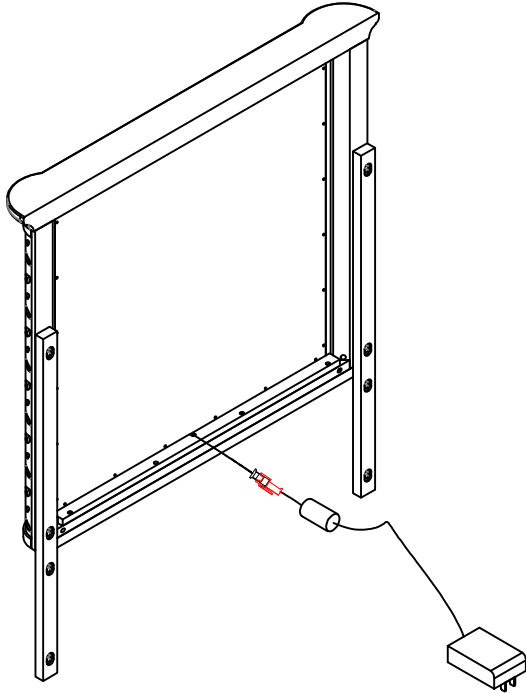

ASSEMBLY INSTRUCTIONS

ITEM NUMBER: F2466-50

DESCRIPTION : MIRROR

Thank you for purchasing this quality product.

Please read instructions carefully prior to assembly.

Check carefully for small parts which may have come loose during transportation inside all the boxes. Remove from boxes and place all parts and components on soft surface such as carpet, blanket or furniture pad. Identify and verify all parts and hardware as specified below.

PARTS LIST

No	Description	Outlook	Q.ty
A	Mirror		1
B	Mirror support		4

Hardware List For Mirror

No.	Description	Outlook	Size	Q.ty
1	Bolt		1/4"x1.1/2"	8
2	Spring washer		1/4"x1/2"	8
3	Flat washer		1/4x3/4"	8
4	Allen Key		1/4"x3"	1

Assembly Tips:

-This assembly may require additional help (2 person set up)

Assembly Completed

ASSEMBLY INSTRUCTIONS

ITEM NUMBER: F2466-50

DESCRIPTION : MIRROR

ADDITIONAL ASSEMBLY INFORMATION

ELECTRICAL CONNECTION DIAGRAM.

ASSEMBLED PRODUCT SPECIFICATIONS AND DIMENSIONS

ASSEMBLY INSTRUCTIONS

ITEM NUMBER: F2466-50

DESCRIPTION : MIRROR

Caution: Please read instructions thoroughly before unpacking assembly parts. Sharp exposed staple tips can cause injury, therefore, for your protection, please remove any exposed staples used in packing.