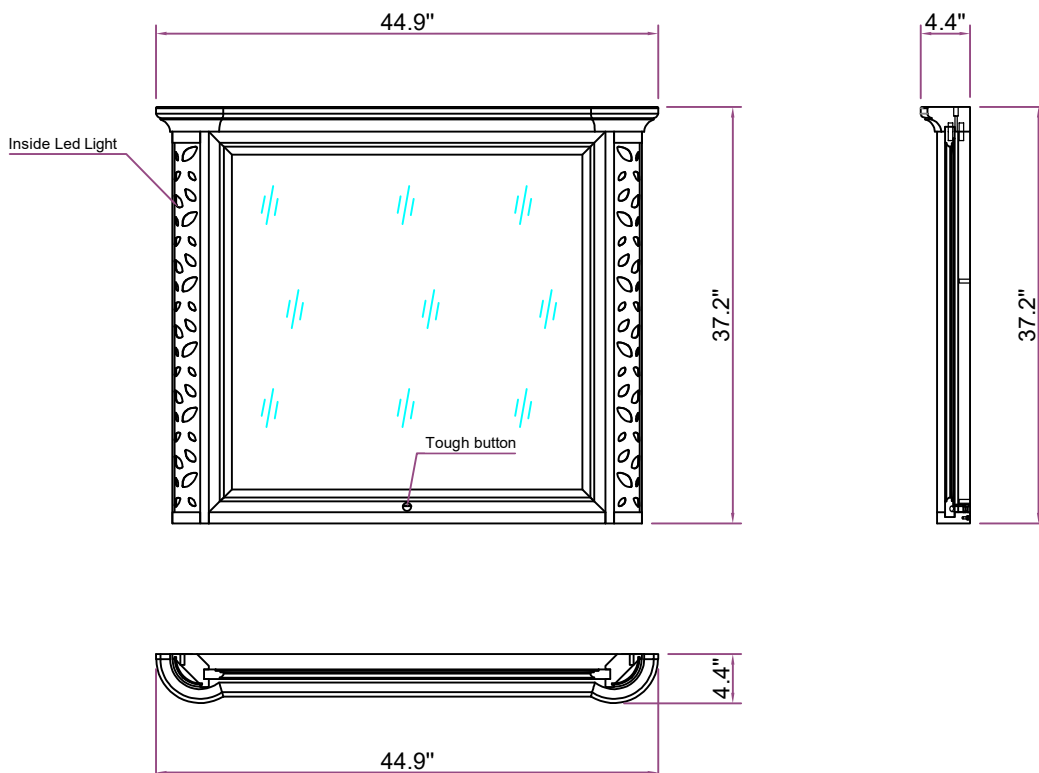

ASSEMBLY INSTRUCTIONS

ITEM NUMBER: F2466-50

DESCRIPTION : MIRROR

Thank you for purchasing this quality product.

Please read instructions carefully prior to assembly.

Check carefully for small parts which may have come loose during transportation inside all the boxes. Remove from boxes and place all parts and components on soft surface such as carpet, blanket or furniture pad. Identify and verify all parts and hardware as specified below.

PARTS LIST

No	Description	Outlook	Q.ty
A	Mirror		1
B	Mirror support		4

Hardware List For Mirror

No.	Description	Outlook	Size	Q.ty
1	Bolt		1/4"x1.1/2"	8
2	Spring washer		1/4"x1/2"	8
3	Flat washer		1/4x3/4"	8
4	Allen Key		1/4"x3"	1

Assembly Tips:

-This assembly may require additional help (2 person set up)

Assembly Completed

ASSEMBLY INSTRUCTIONS

ITEM NUMBER: F2466-50

DESCRIPTION : MIRROR

ADDITIONAL ASSEMBLY INFORMATION

ELECTRICAL CONNECTION DIAGRAM.

ASSEMBLED PRODUCT SPECIFICATIONS AND DIMENSIONS

ASSEMBLY INSTRUCTIONS

ITEM NUMBER: F2466-50

DESCRIPTION : MIRROR

Caution: Please read instructions thoroughly before unpacking assembly parts. Sharp exposed staple tips can cause injury, therefore, for your protection, please remove any exposed staples used in packing.