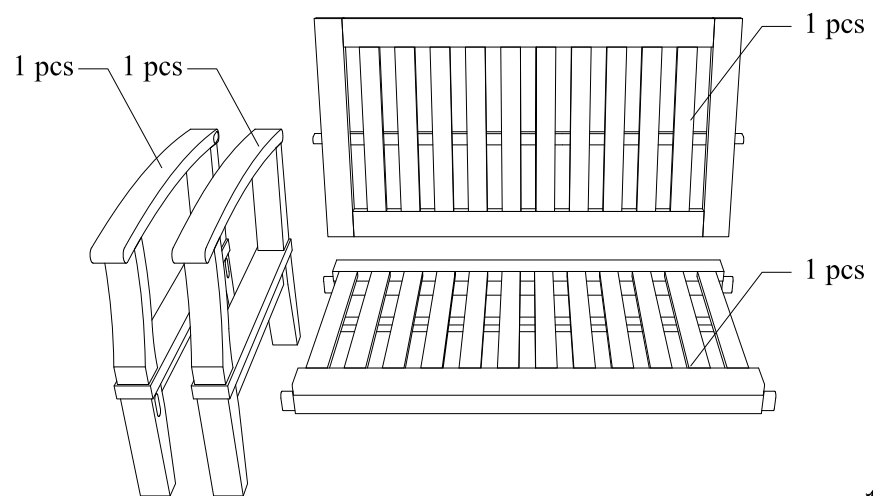

# DEEP SEATING SOFA 2 SEATER

1

2

3

## Hardware

M 6 X 6cm

M 6 X 7cm

Allen Wrench M4

4