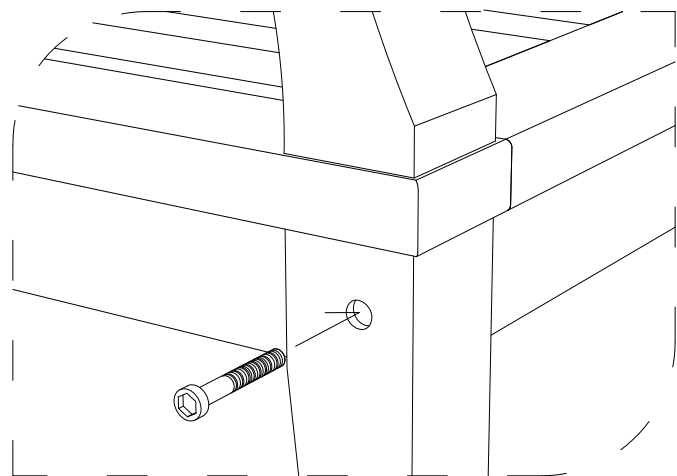

# DEEP SEATING SOFA 2 SEATER

1

2

3

## Hardware

M 6 X 6cm

M 6 X 7cm

Allen Wrench M4

4