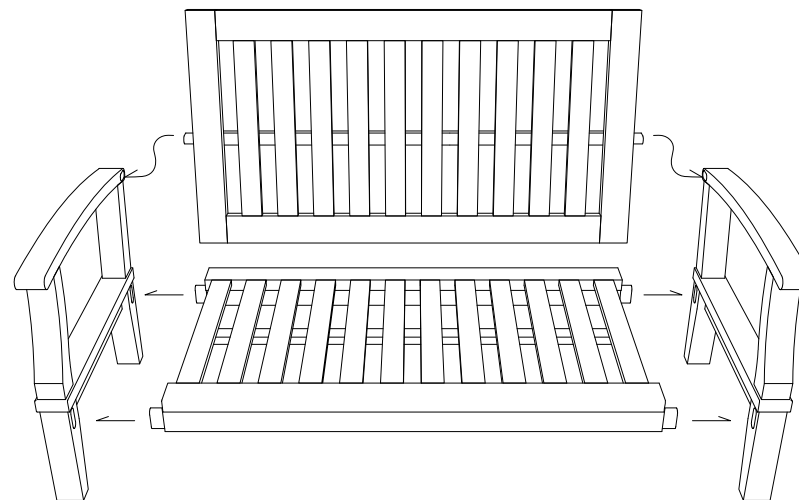

# DEEP SEATING SOFA 2 SEATER

1

2

3

## Hardware

M 6 X 6cm

M 6 X 7cm

Allen Wrench M4

4