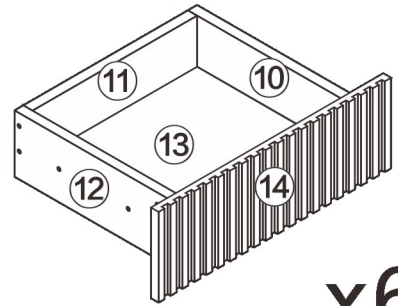

x6

Disassembly and installation of accessories

A 95PCS	B 95PCS	C 48PCS	D 24PCS	E 6PCS	F 12PCS	 Tools Recommended
  15*10mm	 6*28mm	 3.5*14mm	 3.5*40mm