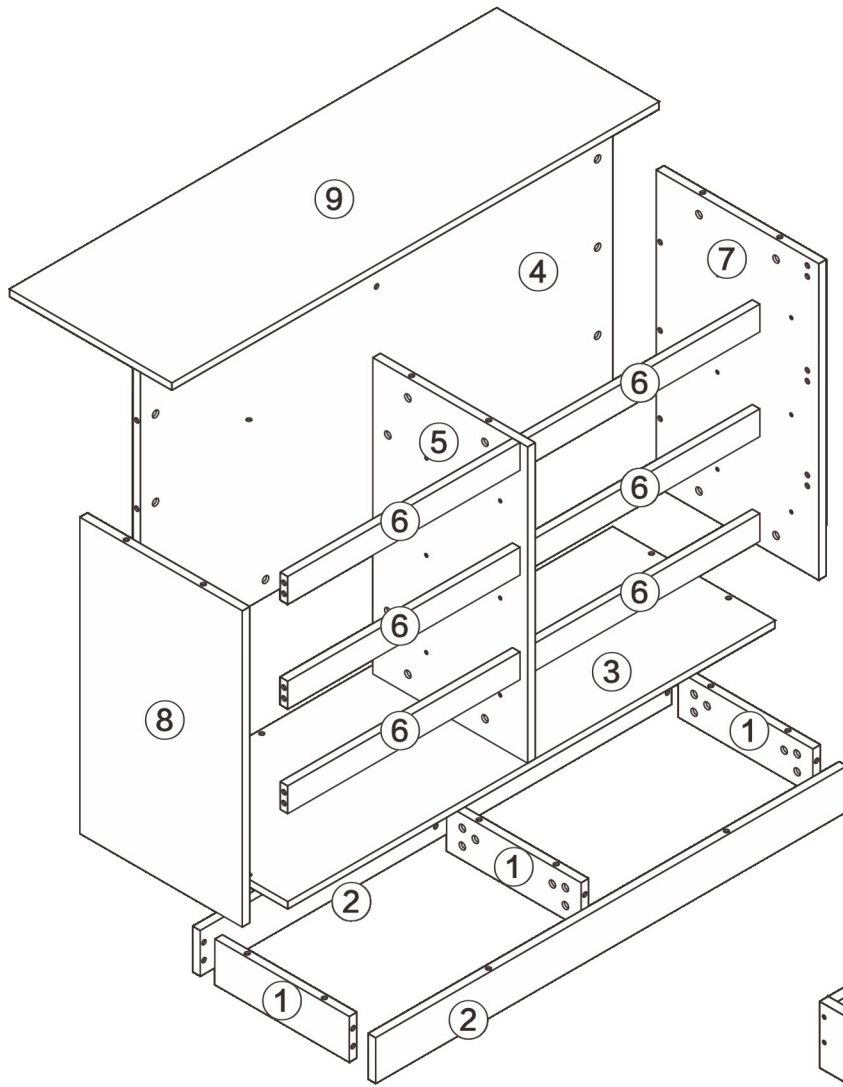

x6

Disassembly and installation of accessories

A 95PCS	B 95PCS	C 48PCS	D 24PCS	E 6PCS	F 12PCS	 Tools Recommended
  15*10mm	 6*28mm	 3.5*14mm	 3.5*40mm