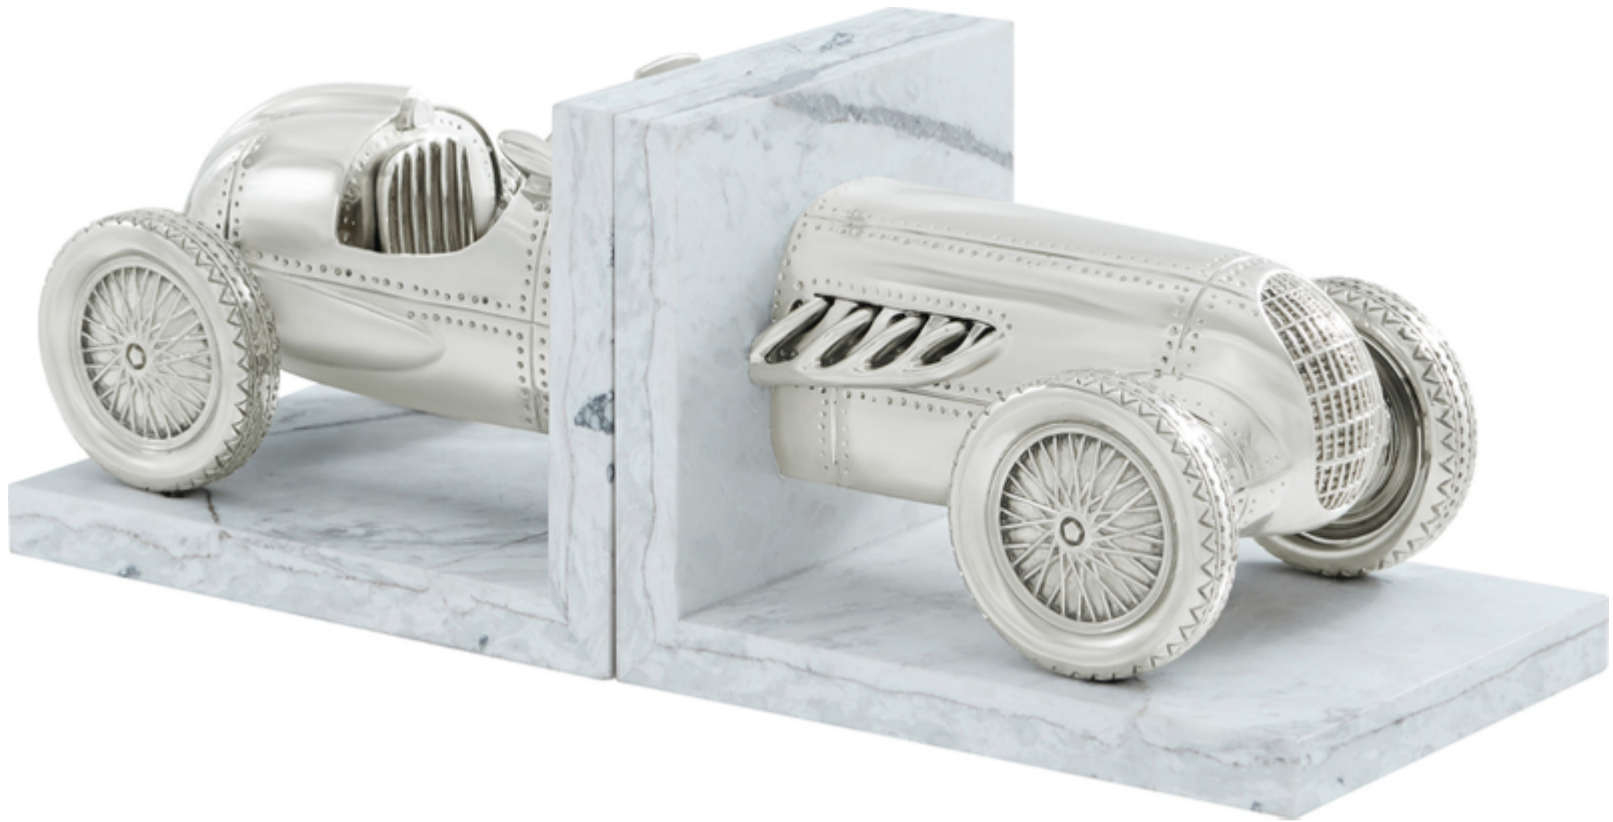

THEODORE ALEXANDER

Bookshelf Racer

TA11023.C383

Bookshelf Racer Bookends in Nickel Plated Brass and Quartz

W 8¼ x D 6½ x H 6 inches

Material(s): Brass, Quartz

Collection: Accessories

Style: Classic / Formal Classic

Type: Décor / Table Top Accessories